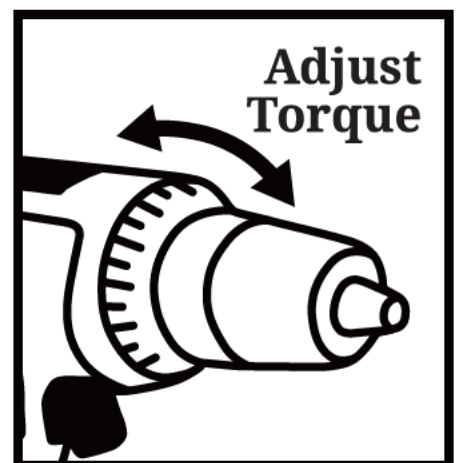

Using an electric drill can cause irreversible **damage to the MDF boards**, leading to compromised structural integrity and potential voiding of your warranty.

IF AN ELECTRIC DRILL MUST BE USED

- **Set to Lowest Torque Setting :**

Ensure your drill is set to the lowest possible torque setting to avoid over-tightening and damaging the material.

- **Proceed with Caution :**

Carefully monitor the drilling process to prevent excessive force and damage.