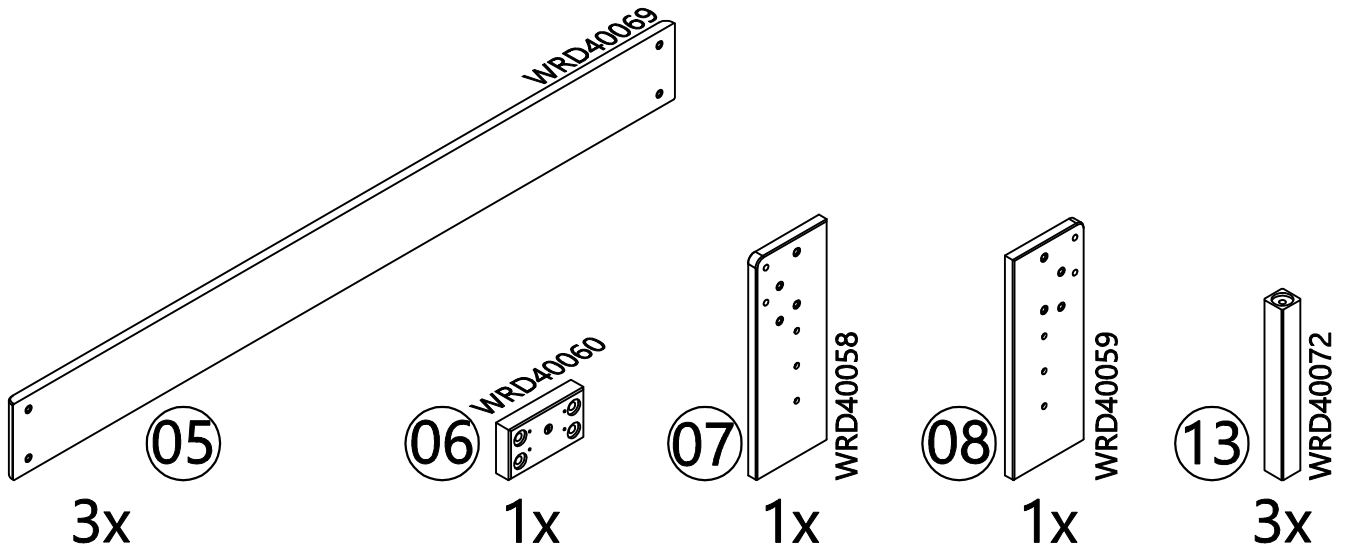

ATTENTION

PLEASE READ BEFORE OPENING + ASSEMBLING

WE STAND BEHIND OUR PRODUCTS 100%

YOUR SATISFACTION IS OUR #1 GOAL.

WE ARE HAPPY TO HELP!

QUEEN BED, PLANK
LIT QUEEN SIZE EN PLANCHE DE BOIS
CAMA QUEEN SIZE, CABECERO DE TABLÓN

20006 (M8*60mm)

4x

20358 (M8*17mm)

4x

20124 (M6*30mm)

16x

20792 (M8*30mm)

8x

20365 (8*13mm)

4x

20777 (89*31*31mm)

2x

20058 (φ10*30mm)

4x

20015 (5mm)

2x