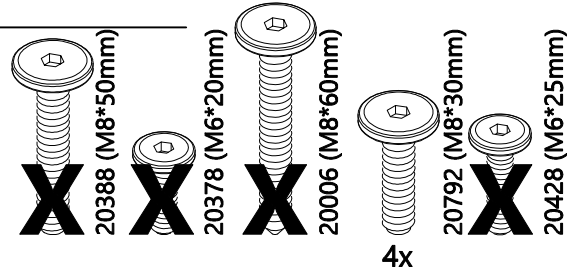

20365 (8*13mm)

4x

20777 (89*31*31mm)

2x

20058 (φ10*30mm)

4x

20015 (5mm)

2x

Partes pequeñas

No apta para niños menores de 3 años

A ser ensamblado por un adulto

Not Included

Non Inclus

No Includo

- ~~X~~ 20378 (M6*20mm)
- ~~X~~ 20428 (M6*25mm)
- ~~X~~ 20388 (M8*50mm)
- 20006 (M8*60mm) 4x
- 20358 (φM8*17mm) 4x
- ~~X~~ 20124 (M6*30mm)

- ~~20388 (M8*50mm)~~ **X**
- 4x ~~20378 (M6*20mm)~~ **X**
- 4x ~~20428 (M6*25mm)~~ **X**
- 4x 20639 (14*6*1mm)
- 4x 20129 (6*12*2mm)
- 2x 20999 (89*31*31mm)

- 

X
20388 (M8*50mm)
- 

20378 (M6*20mm)
4x
- 

X
20428 (M6*25mm)
- 

20639 (14*6*1mm)
4x
- 

20129 (6*12*2mm)
4x

ENGLISH

Thank you for your purchase. We hope you and your kids will love it!
Please keep these assembly instructions for future reference.

Important: