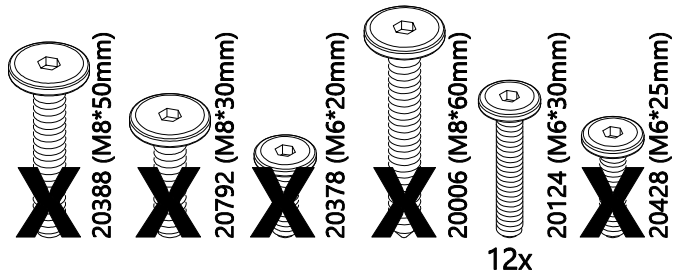

20365 (8*13mm)

4x

20777 (89*31*31mm)

2x

20058 (φ10*30mm)

4x

20015 (5mm)

2x

Partes pequeñas

No apta para niños menores de 3 años

A ser ensamblado por un adulto

Not Included

Non Inclus

No Includo

- ~~X~~ 20378 (M6*20mm)
- ~~X~~ 20428 (M6*25mm)
- ~~X~~ 20388 (M8*50mm)
- 20006 (M8*60mm) 4x
- 20358 (φM8*17mm) 4x
- ~~X~~ 20124 (M6*30mm)

- ~~20388 (M8*50mm)~~ **X**
- 4x ~~20378 (M6*20mm)~~ **X**
- 4x ~~20428 (M6*25mm)~~ **X**
- 4x 20639 (14*6*1mm)
- 4x 20129 (6*12*2mm)
- 2x 20999 (89*31*31mm)

- 

X
20388 (M8*50mm)
- 

20378 (M6*20mm)
4x
- 

X
20428 (M6*25mm)
- 

20639 (14*6*1mm)
4x
- 

20129 (6*12*2mm)
4x

ENGLISH

Thank you for your purchase. We hope you and your kids will love it!
Please keep these assembly instructions for future reference.

Important: