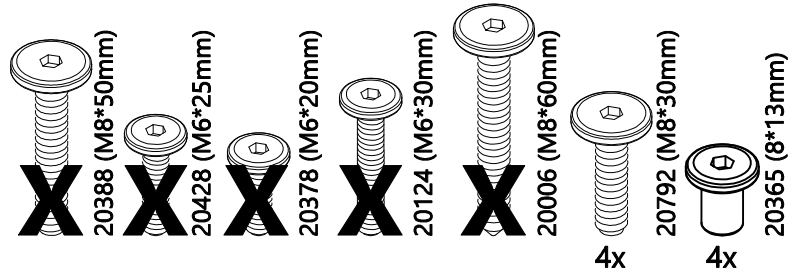

20365 (8*13mm)

4x

20777 (89*31*31mm)

2x

20058 (φ10*30mm)

4x

20015 (5mm)

2x

Partes pequeñas

No apta para niños menores de 3 años

A ser ensamblado por un adulto

Not Included

Non Inclus

No Includo

- ~~X~~ 20378 (M6*20mm)
- ~~X~~ 20428 (M6*25mm)
- ~~X~~ 20388 (M8*50mm)
- 20006 (M8*60mm) 4x
- 20358 (φM8*17mm) 4x
- ~~X~~ 20124 (M6*30mm)

- ~~20388 (M8*50mm)~~ **X**
- 4x ~~20378 (M6*20mm)~~ **X**
- 4x ~~20428 (M6*25mm)~~ **X**
- 4x 20639 (14*6*1mm)
- 4x 20129 (6*12*2mm)
- 2x 20999 (89*31*31mm)

- 

X
20388 (M8*50mm)
- 

20378 (M6*20mm)
4x
- 

X
20428 (M6*25mm)
- 

20639 (14*6*1mm)
4x
- 

20129 (6*12*2mm)
4x

ENGLISH

Thank you for your purchase. We hope you and your kids will love it!
Please keep these assembly instructions for future reference.

Important: