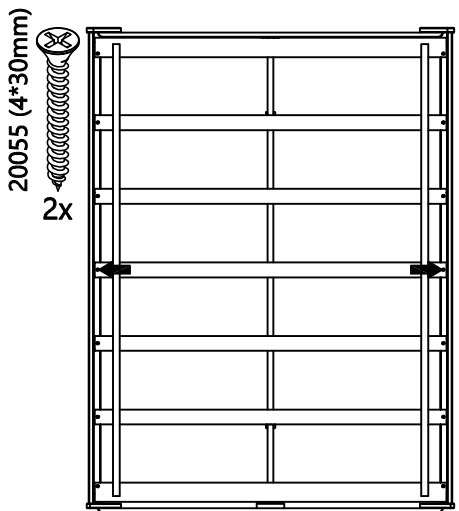

- ~~20388 (M8*50mm)~~ **X**
- 4x ~~20378 (M6*20mm)~~ **X**
- 4x ~~20428 (M6*25mm)~~ **X**
- 4x 20639 (14*6*1mm)
- 4x 20129 (6*12*2mm)
- 2x 20999 (89*31*31mm)

- 

X
20388 (M8*50mm)
- 

20378 (M6*20mm)
4x
- 

X
20428 (M6*25mm)
- 

20639 (14*6*1mm)
4x
- 

20129 (6*12*2mm)
4x

ENGLISH

Thank you for your purchase. We hope you and your kids will love it!
Please keep these assembly instructions for future reference.

Important: