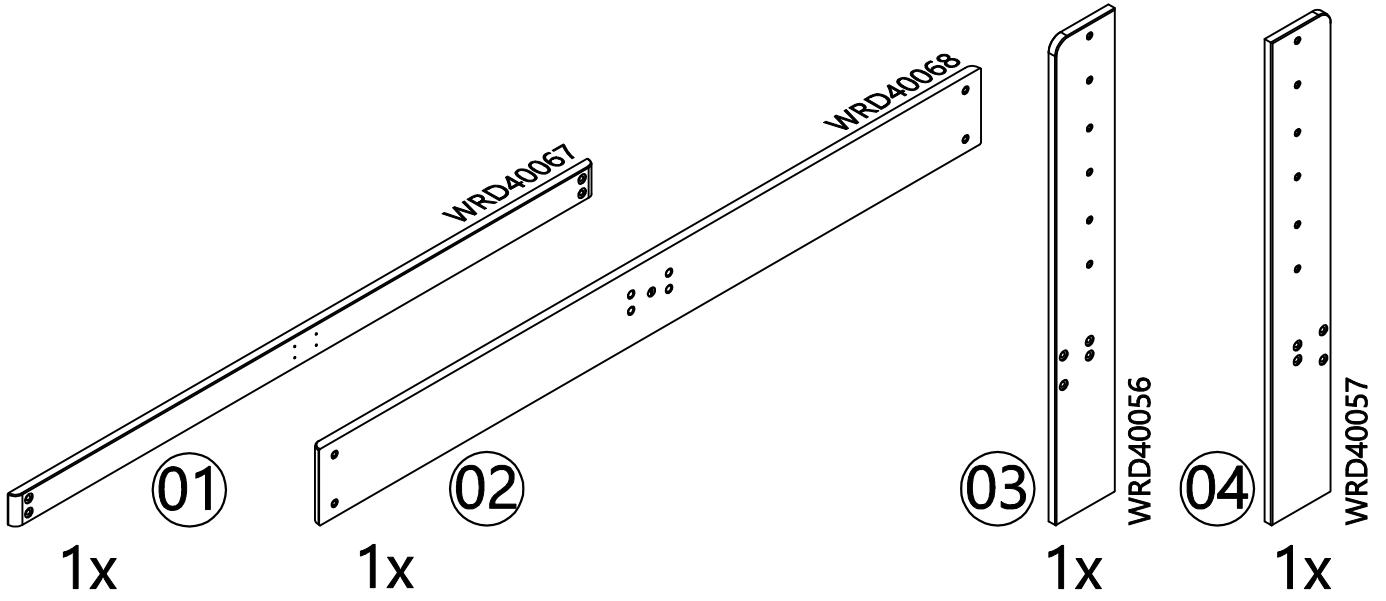

ATTENTION

PLEASE READ BEFORE OPENING + ASSEMBLING

WE STAND BEHIND OUR PRODUCTS 100%

YOUR SATISFACTION IS OUR #1 GOAL.

WE ARE HAPPY TO HELP!

QUEEN BED, PLANK
LIT QUEEN SIZE EN PLANCHE DE BOIS
CAMA QUEEN SIZE, CABECERO DE TABLÓN

20365 (8*13mm)

4x

20777 (89*31*31mm)

2x

20058 (φ10*30mm)

4x

20015 (5mm)

2x