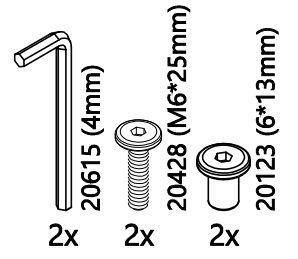

20365 (8*13mm)

4x

20777 (89*31*31mm)

2x

20058 (φ10*30mm)

4x

20015 (5mm)

2x

Partes pequeñas

No apta para niños menores de 3 años

A ser ensamblado por un adulto

Not Included

Non Inclus

No Includo

- ~~X~~ 20378 (M6*20mm)
- ~~X~~ 20428 (M6*25mm)
- ~~X~~ 20388 (M8*50mm)
- 20006 (M8*60mm) 4x
- 20358 (φM8*17mm) 4x
- ~~X~~ 20124 (M6*30mm)

- ~~20388 (M8*50mm)~~ **X**
- 4x ~~20378 (M6*20mm)~~ **X**
- 4x ~~20428 (M6*25mm)~~ **X**
- 4x 20639 (14*6*1mm)
- 4x 20129 (6*12*2mm)
- 2x 20999 (89*31*31mm)

- 

X
20388 (M8*50mm)
- 

20378 (M6*20mm)
4x
- 

X
20428 (M6*25mm)
- 

20639 (14*6*1mm)
4x
- 

20129 (6*12*2mm)
4x

ENGLISH

Thank you for your purchase. We hope you and your kids will love it!
Please keep these assembly instructions for future reference.

Important: