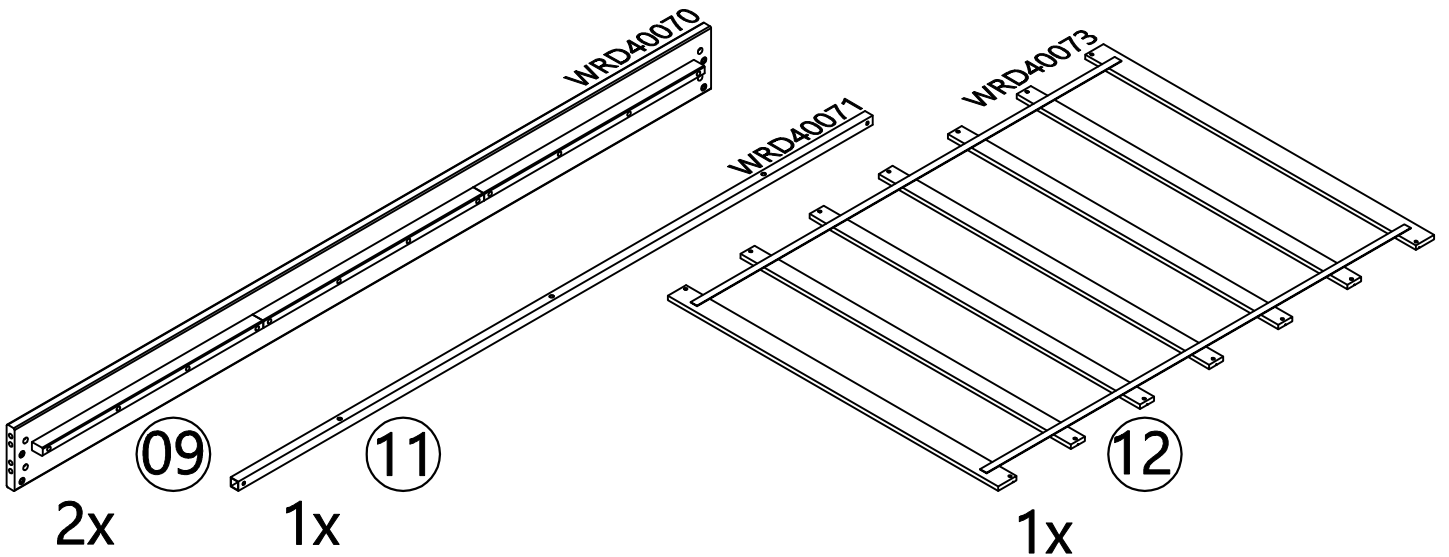

ATTENTION

PLEASE READ BEFORE OPENING + ASSEMBLING

WE STAND BEHIND OUR PRODUCTS 100%

YOUR SATISFACTION IS OUR #1 GOAL.

WE ARE HAPPY TO HELP!

QUEEN BED, PLANK
LIT QUEEN SIZE EN PLANCHE DE BOIS
CAMA QUEEN SIZE, CABECERO DE TABLÓN

20365 (8*13mm)

4x

20777 (89*31*31mm)

2x

20058 (φ10*30mm)

4x

20015 (5mm)

2x