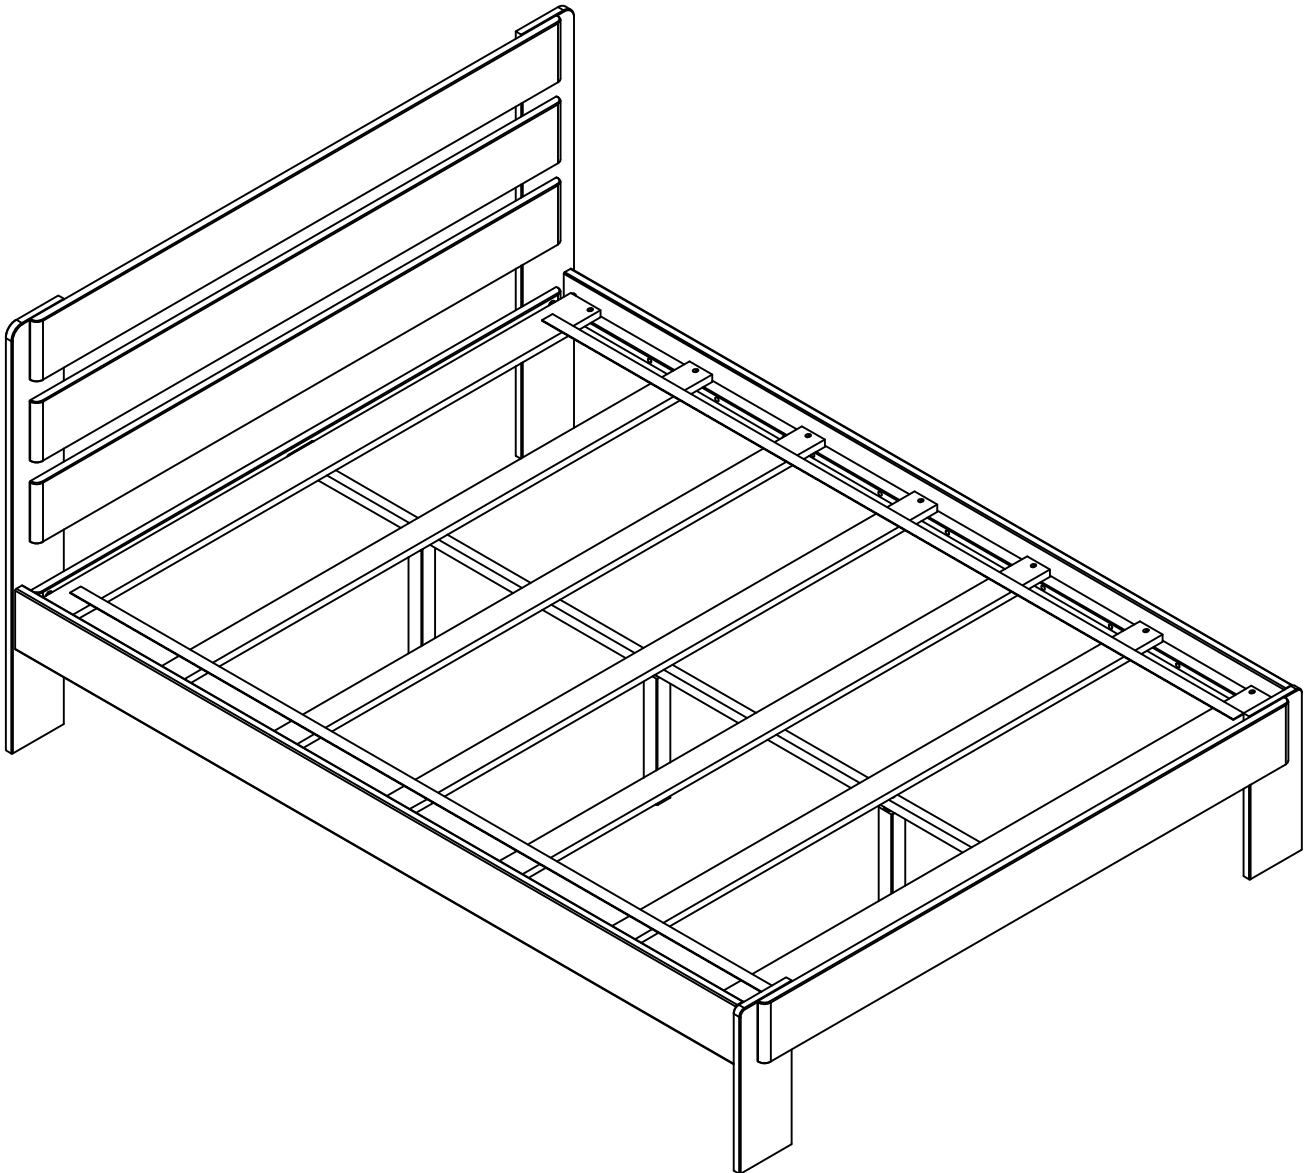

ATTENTION

PLEASE READ BEFORE OPENING + ASSEMBLING

WE STAND BEHIND OUR PRODUCTS 100%

YOUR SATISFACTION IS OUR #1 GOAL.

WE ARE HAPPY TO HELP!

QUEEN BED, PLANK
LIT QUEEN SIZE EN PLANCHE DE BOIS
CAMA QUEEN SIZE, CABECERO DE TABLÓN

20365 (8*13mm)

4x

20777 (89*31*31mm)

2x

20058 (φ10*30mm)

4x

20015 (5mm)

2x