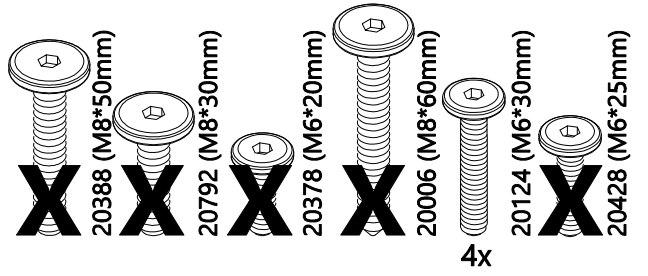

20365 (8*13mm)

4x

20777 (89*31*31mm)

2x

20058 (φ10*30mm)

4x

20015 (5mm)

2x

Partes pequeñas

No apta para niños menores de 3 años

A ser ensamblado por un adulto

Not Included

Non Inclus

No Includo

- ~~X~~ 20378 (M6*20mm)
- ~~X~~ 20428 (M6*25mm)
- ~~X~~ 20388 (M8*50mm)
- 20006 (M8*60mm) 4x
- 20358 (φM8*17mm) 4x
- ~~X~~ 20124 (M6*30mm)

- ~~20388 (M8*50mm)~~ **X**
- 4x ~~20378 (M6*20mm)~~ **X**
- 4x ~~20428 (M6*25mm)~~ **X**
- 4x 20639 (14*6*1mm)
- 4x 20129 (6*12*2mm)
- 2x 20999 (89*31*31mm)

- 

X
20388 (M8*50mm)
- 

20378 (M6*20mm)
4x
- 

X
20428 (M6*25mm)
- 

20639 (14*6*1mm)
4x
- 

20129 (6*12*2mm)
4x

ENGLISH

Thank you for your purchase. We hope you and your kids will love it!
Please keep these assembly instructions for future reference.

Important: