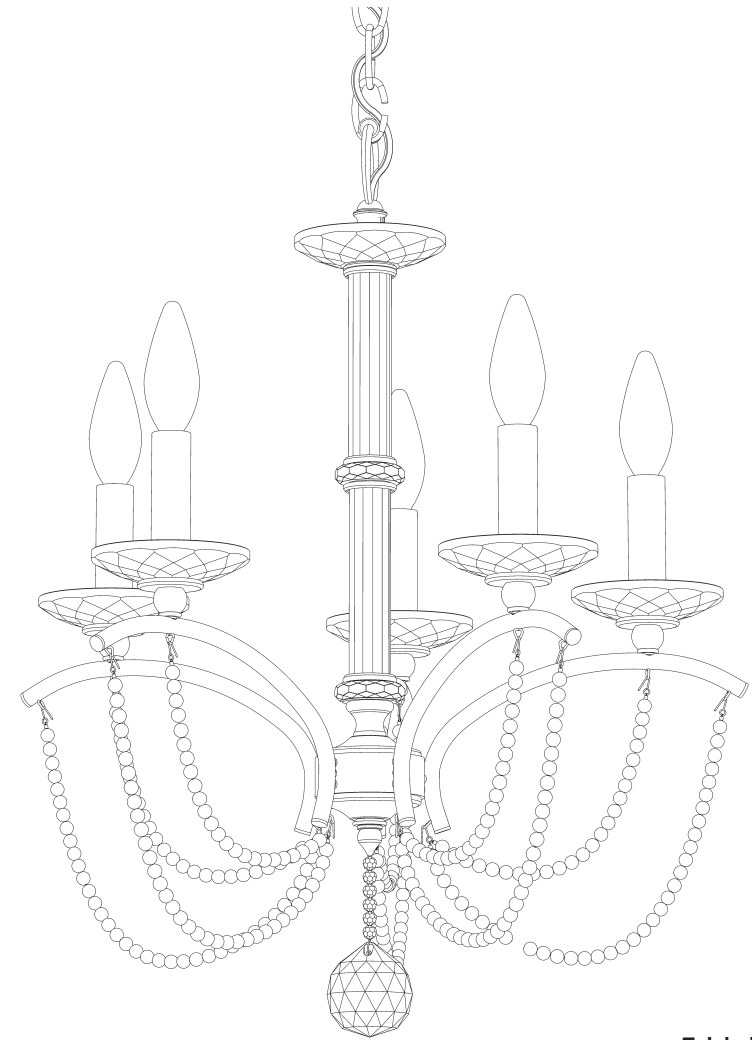

PRISCILLA BC7105N- __ __ P __ __

5 Lights
Diameter: 18"
Height: 22"
Hanging Weight: 6lbs.

THIS DESIGN IS THE PROPRIETARY
TRADE DRESS/TRADEMARK OF
W SCHONBEK LLC.

 **SCHONBEK** | 1870

 **SCHONBEK** | 1870

								
MAX <u>60</u> W	110-120 V							