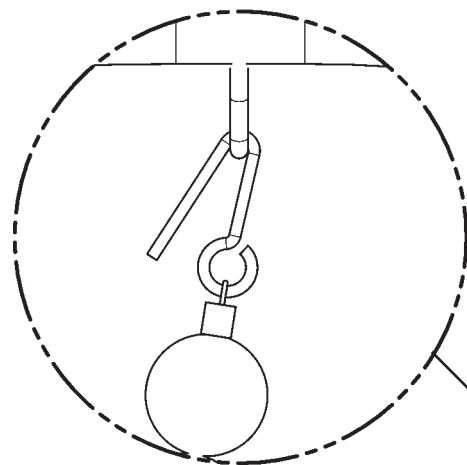

PRISCILLA BC7105N- __ __ P __ __

5 Lights
Diameter: 18"
Height: 22"
Hanging Weight: 6lbs.

THIS DESIGN IS THE PROPRIETARY
TRADE DRESS/TRADEMARK OF
W SCHONBEK LLC.

 **SCHONBEK** | 1870

 **SCHONBEK** | 1870

								
MAX <u>60</u> W	110-120 V							

WARNING:

1

Electrical Danger Turn Power Off

All electrical components must be installed by a licensed electrician in accordance with the National Electric Code and the appropriate local electrical codes.

19

You will need 5 - B10
60 Watts Max

Install bulbs and be sure to
test fixture **BEFORE**
trimming.

21

A

N20874-**

20