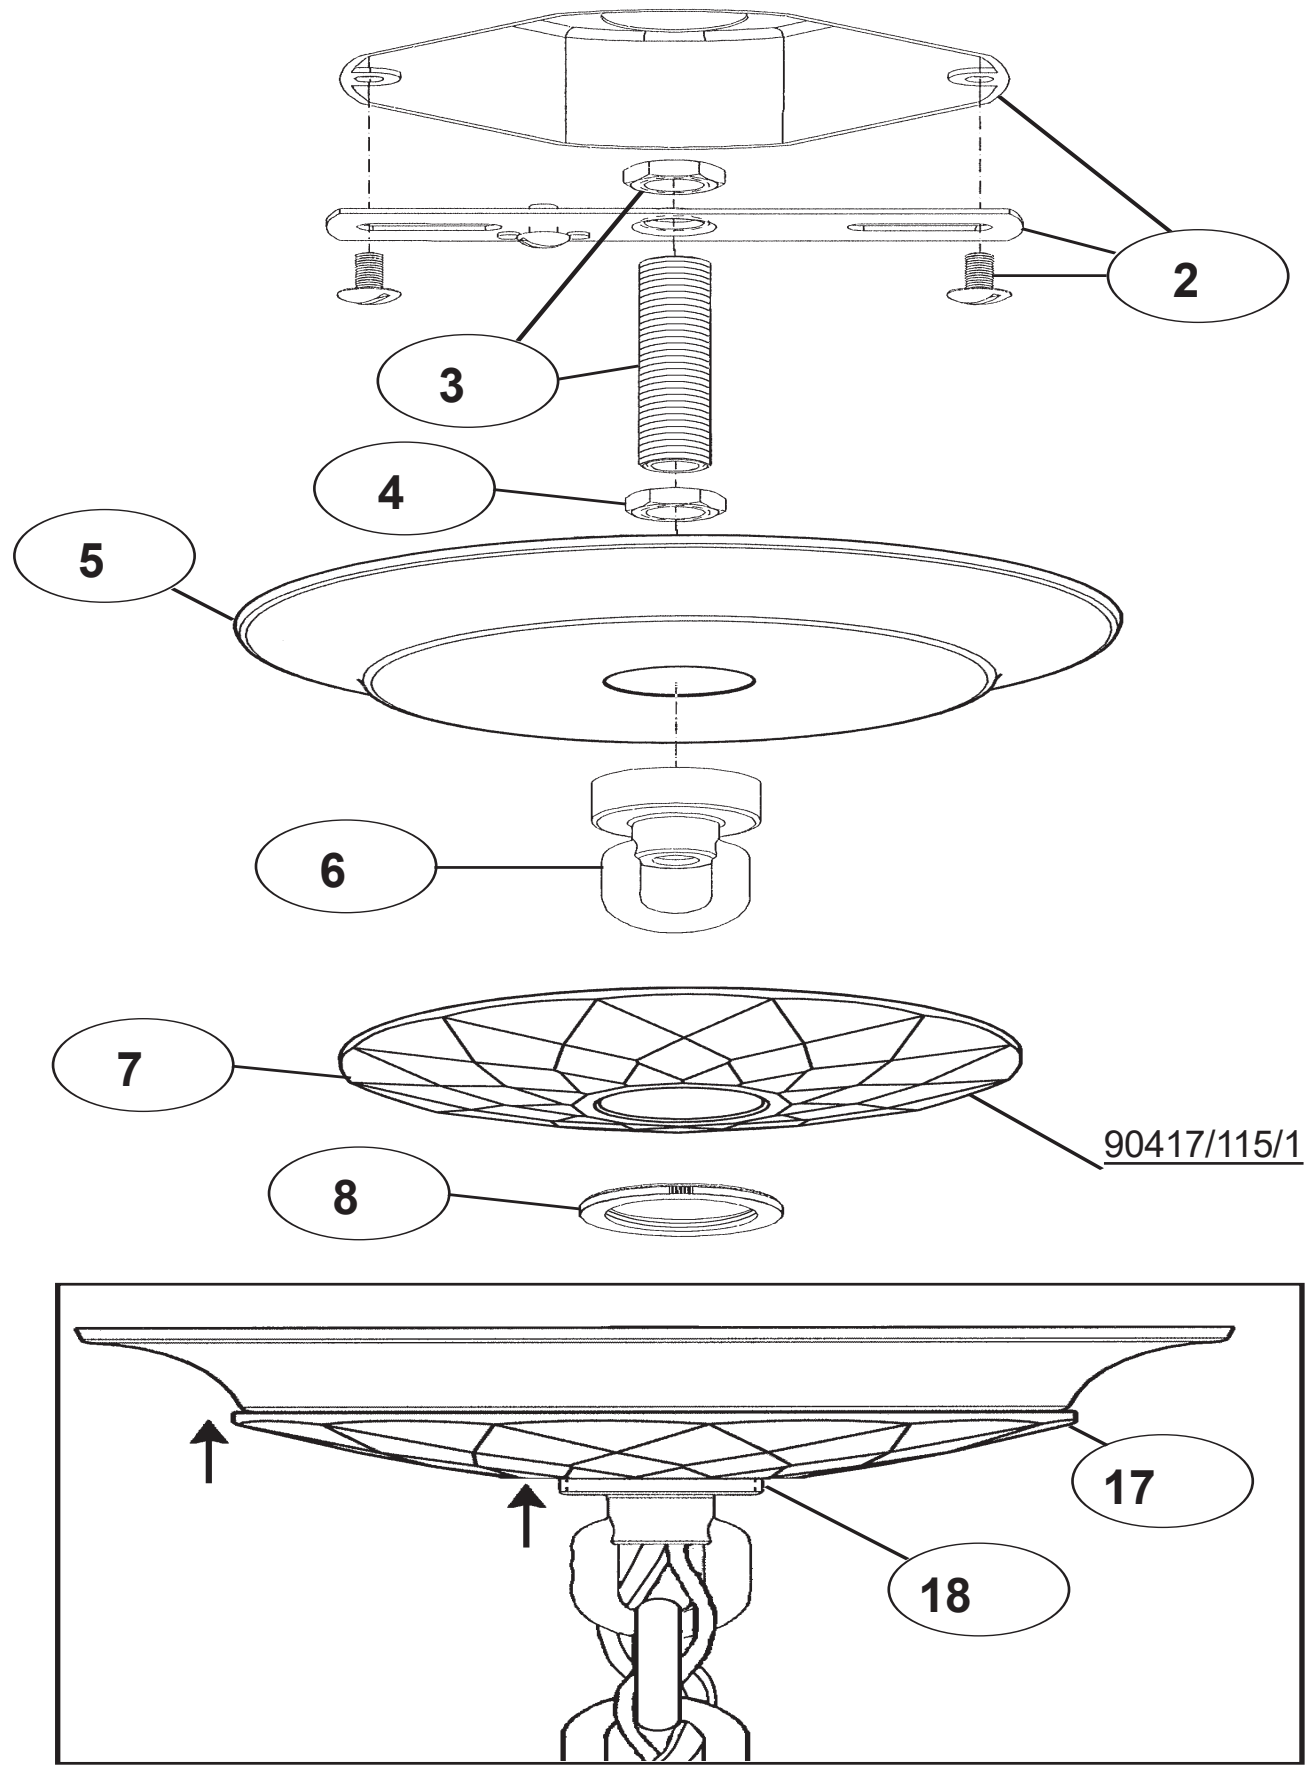

PRISCILLA BC7105N- __ __ P __ __

5 Lights
Diameter: 18"
Height: 22"
Hanging Weight: 6lbs.

THIS DESIGN IS THE PROPRIETARY
TRADE DRESS/TRADEMARK OF
W SCHONBEK LLC.

 **SCHONBEK** | 1870

 **SCHONBEK** | 1870

								
MAX <u>60</u> W	110-120 V							

WARNING:

1

Electrical Danger Turn Power Off

All electrical components must be installed by a licensed electrician in accordance with the National Electric Code and the appropriate local electrical codes.

19

You will need 5 - B10
60 Watts Max

Install bulbs and be sure to
test fixture **BEFORE**
trimming.

21

A

N20874-**

20