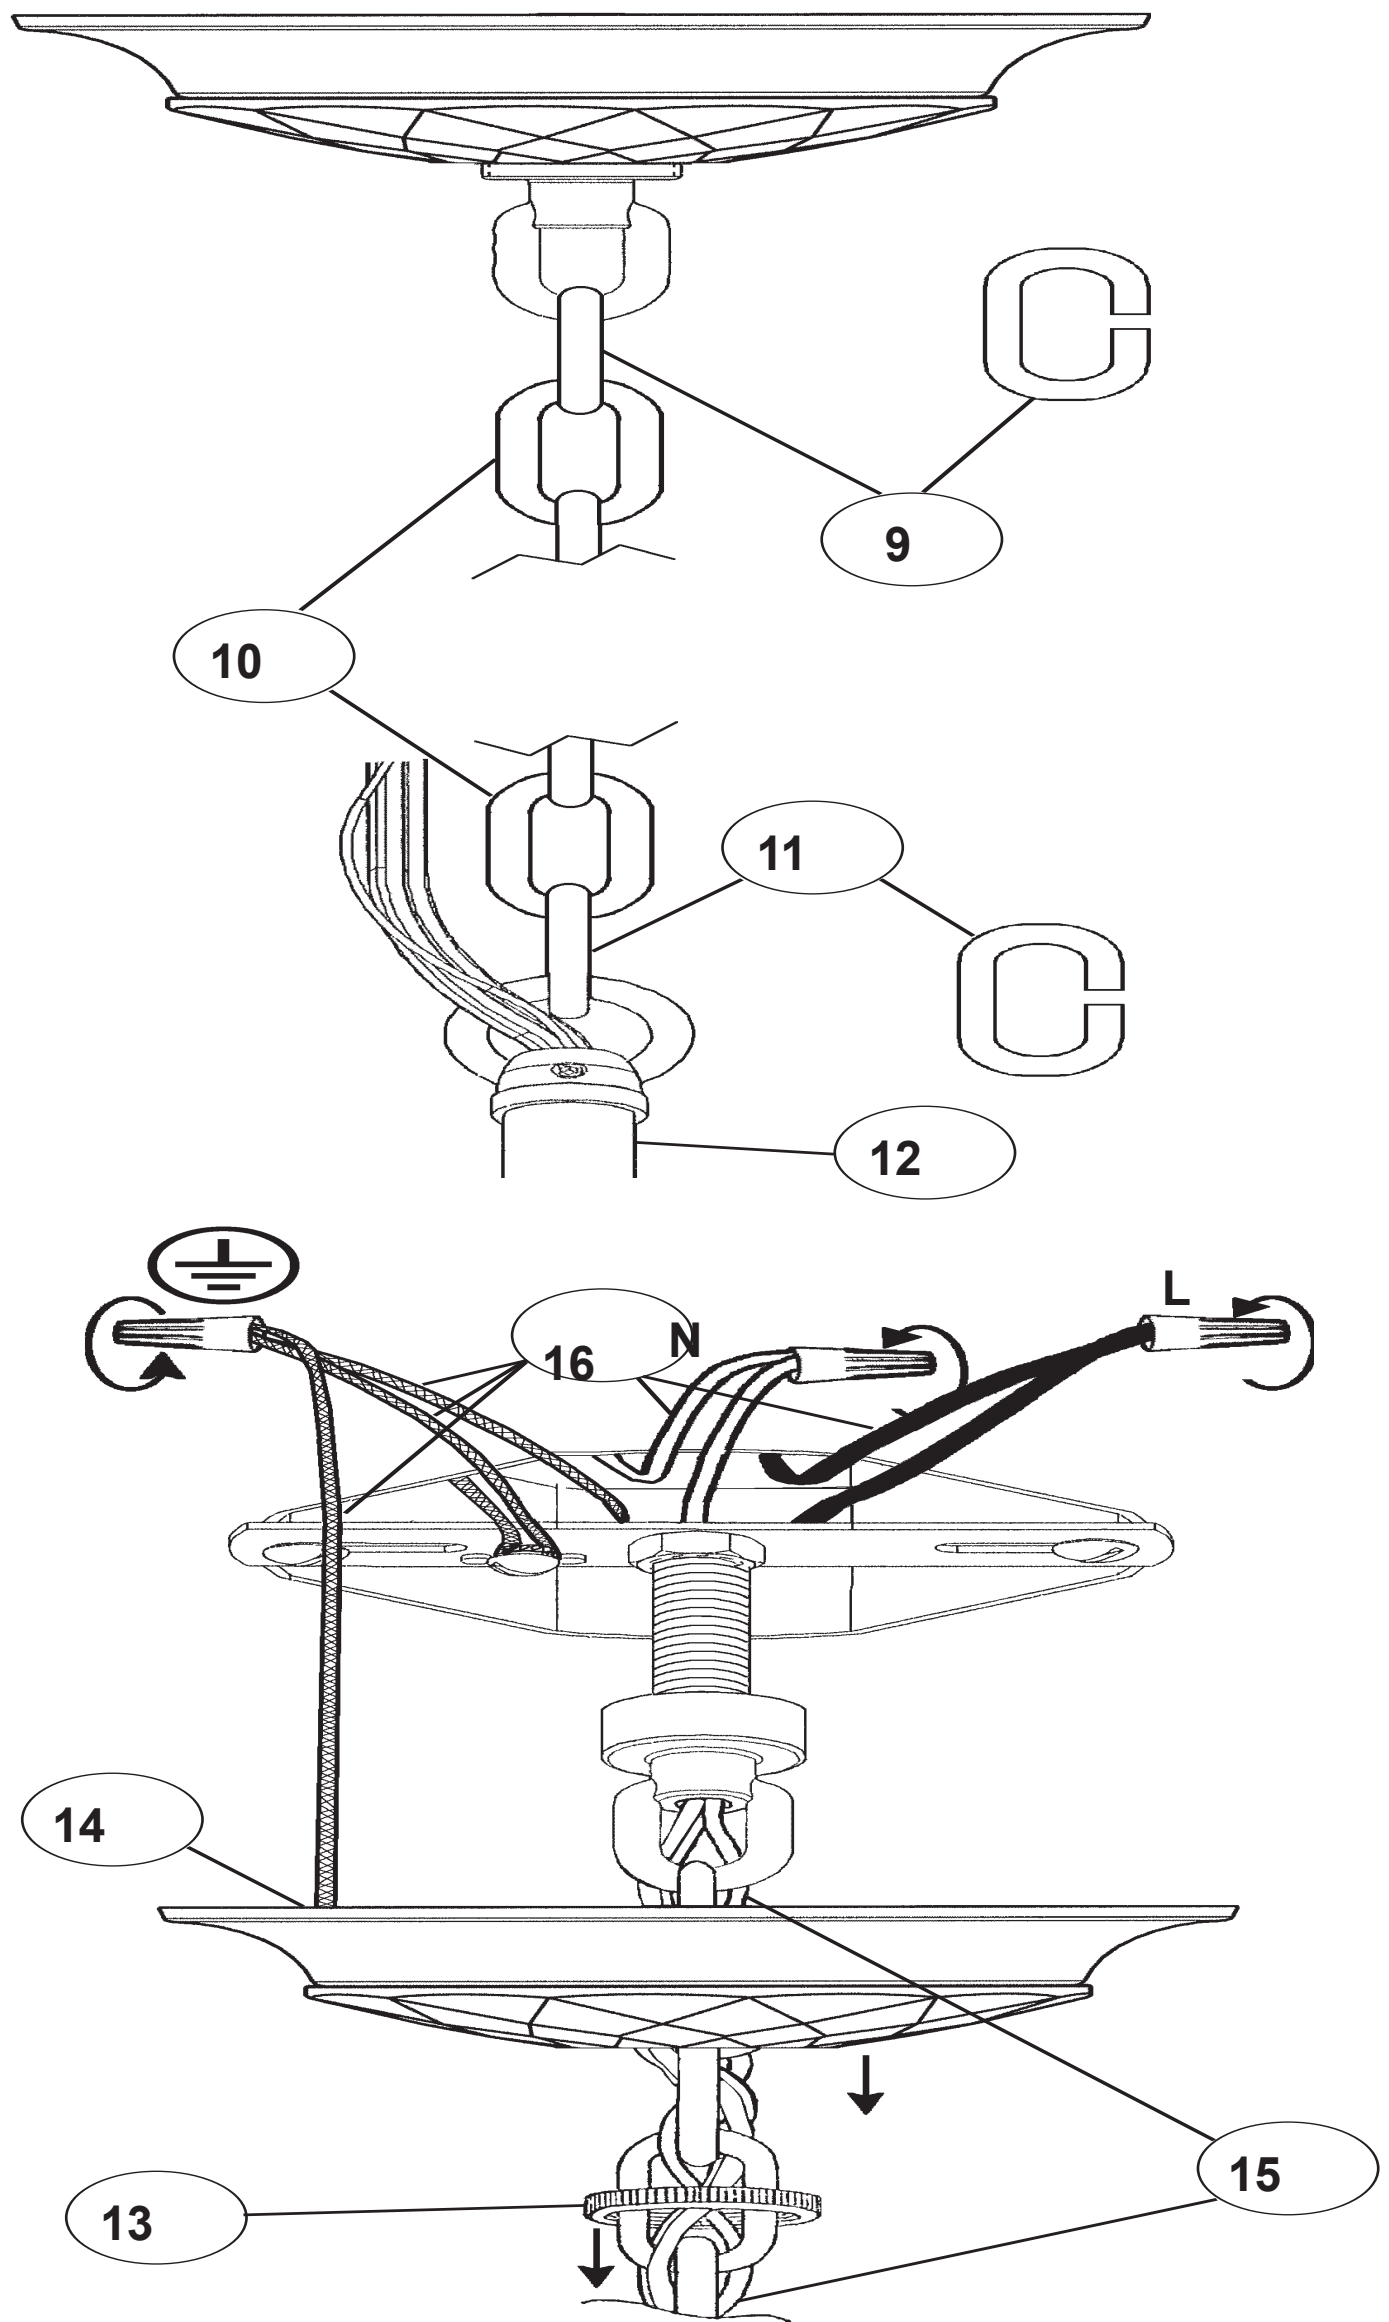

PRISCILLA BC7105N- __ __ P __ __

5 Lights
Diameter: 18"
Height: 22"
Hanging Weight: 6lbs.

THIS DESIGN IS THE PROPRIETARY
TRADE DRESS/TRADEMARK OF
W SCHONBEK LLC.

 **SCHONBEK** | 1870

 **SCHONBEK** | 1870

								
MAX <u>60</u> W	110-120 V							

WARNING:

1

Electrical Danger Turn Power Off

All electrical components must be installed by a licensed electrician in accordance with the National Electric Code and the appropriate local electrical codes.

19

You will need 5 - B10
60 Watts Max

Install bulbs and be sure to
test fixture **BEFORE**
trimming.

21

A

N20874-**

20