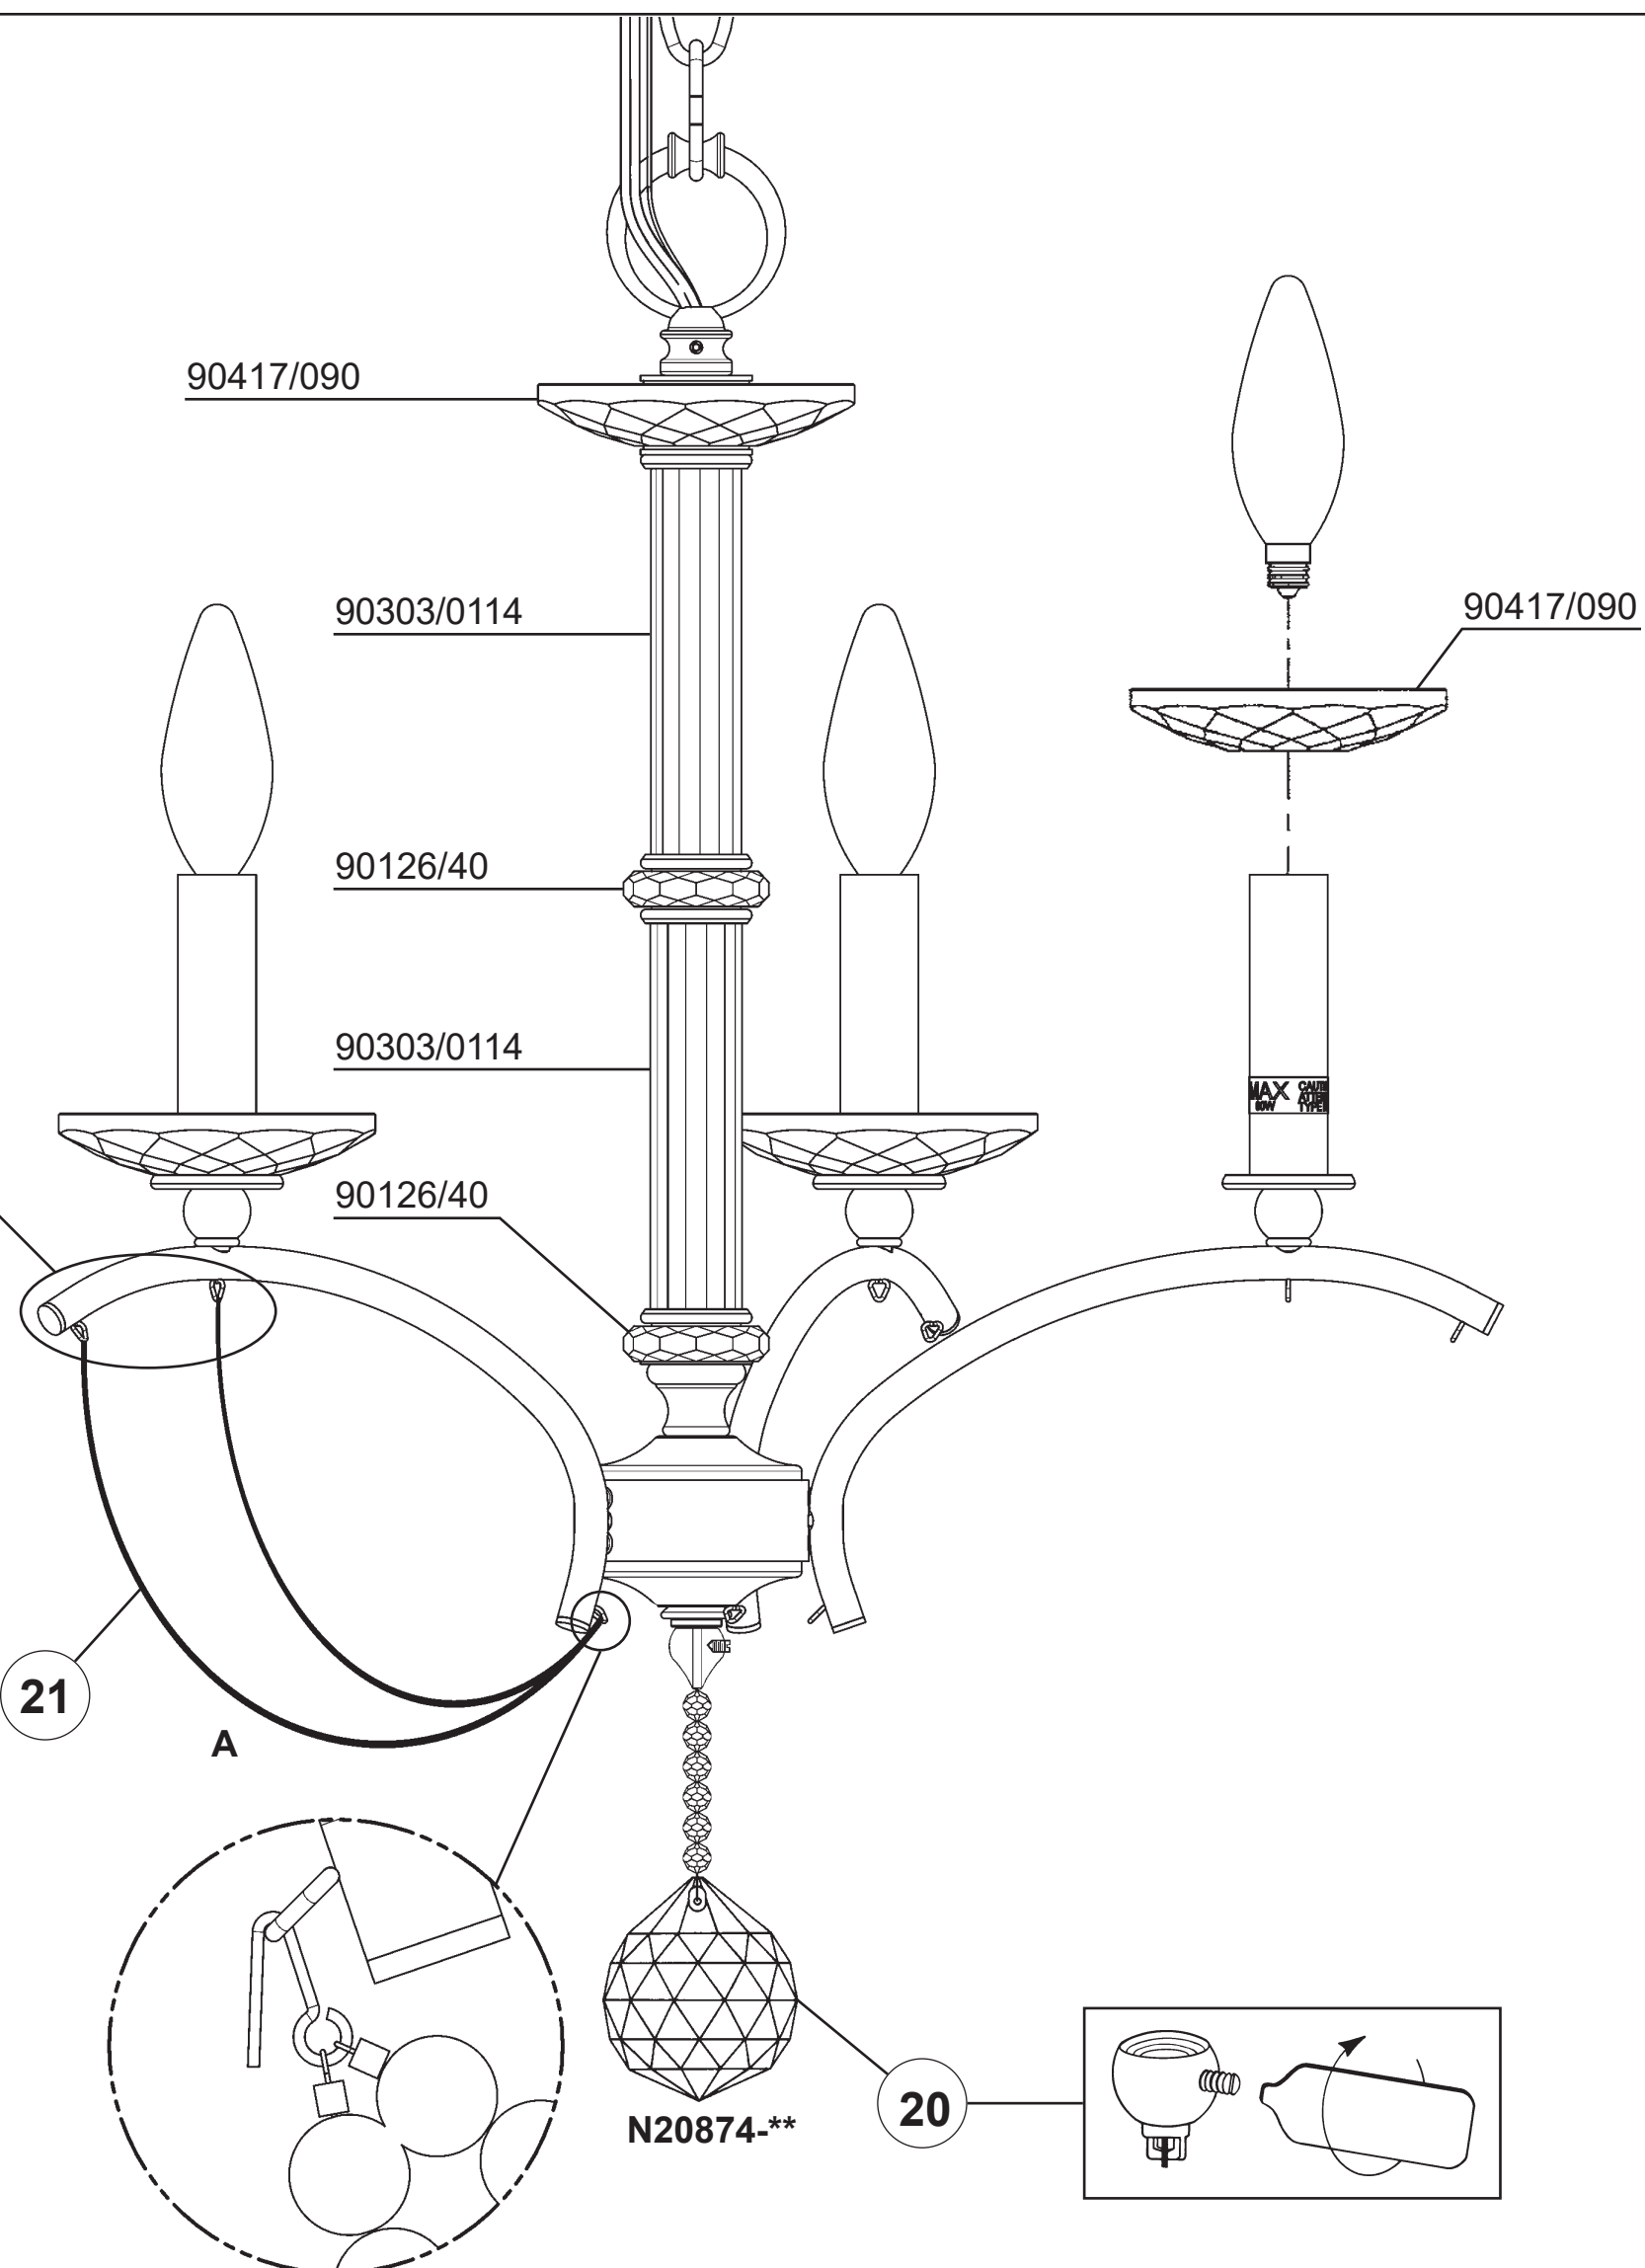

PRISCILLA BC7105N- __ __ P __ __

5 Lights
Diameter: 18"
Height: 22"
Hanging Weight: 6lbs.

THIS DESIGN IS THE PROPRIETARY
TRADE DRESS/TRADEMARK OF
W SCHONBEK LLC.

 **SCHONBEK** | 1870

 **SCHONBEK** | 1870

								
MAX <u>60</u> W	110-120 V							

WARNING:

1

Electrical Danger Turn Power Off

All electrical components must be installed by a licensed electrician in accordance with the National Electric Code and the appropriate local electrical codes.

19

You will need 5 - B10
60 Watts Max

Install bulbs and be sure to
test fixture **BEFORE**
trimming.

21

A

N20874-**

20