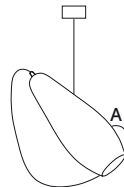

White Metal Canopy - $\phi 3.2"$ - disc $\phi 4.5"$

INDOOR: White Electrical Cable: 98"

LIGHT SOURCE

120V

Recommended Bulb - Not Included
E26 Lamp Holder
LED Globe 8.5 W, 800 lm

PACKAGING

Box Size: 18.5 x 18.5 x 23.6"

Box Volume: 0.73 ft³

Weight: Gross - 7.9 Lb | Net - 4.4 Lb

SELECT FROM FOLLOWING

CERAMIC

● WHG - Glossy White Glazed

Ceramic pieces may exhibit small marks or imperfections, as they require support during kiln firing to prevent warping or sticking.

POSITION A

POSITION B

POSITION C