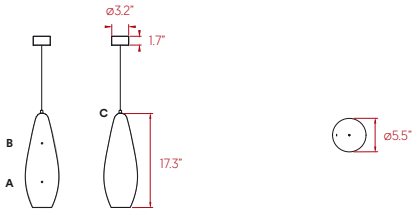

YDRIA

by Marre Moerel

Suspension - INDOOR **lzf**

SIZE

REFERENCES

YDR S IN UL

COMPONENTS

Ceramic

White Metal Canopy - $\phi 3.2"$ - disc $\phi 4.5"$

INDOOR: White Electrical Cable: 98"

LIGHT SOURCE

120V

Recommended Bulb - Not Included
E26 Lamp Holder
LED Globe 8.5 W, 800 lm

PACKAGING

Box Size: 18.5 x 18.5 x 23.6"

Box Volume: 0.73 ft³

Weight: Gross - 7.9 Lb | Net - 4.4 Lb

SELECT FROM FOLLOWING

CERAMIC

● WHG - Glossy White Glazed

Ceramic pieces may exhibit small marks or imperfections, as they require support during kiln firing to prevent warping or sticking.