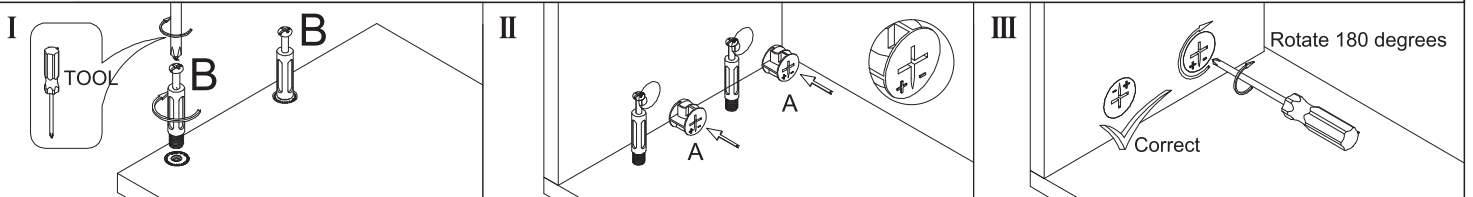

Z51#

Tea Table

Left and right interchangeability

W1300*D700*H330MM

Installation Instructions

Notes: Don't tighten screws completely at first, just in case parts were assembled wrongly and need disassemble. Tighten screws at last when all parts are put together.

Disassembly and installation of accessories

A 76PCS	B 68PCS	C 32PCS	D 8PCS	E 16PCS	F 6PCS	G 4PCS	H 10PCS
							
15*10mm	6*28mm	3.5*14mm	Three-section Rail	3.5*40mm	M6*60mm	6x68mm	6x10mm

1

1PC

2

3PCS

3

1PC