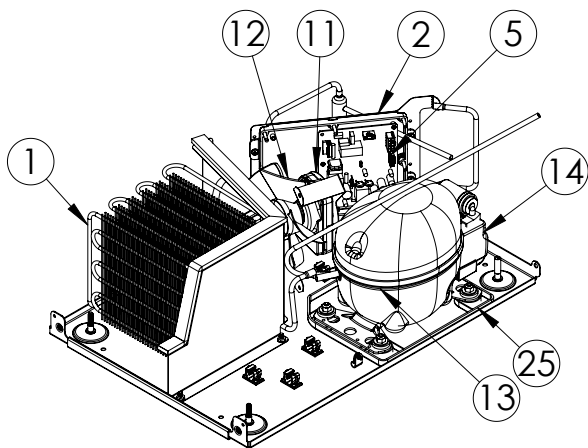

## MLRE215-SS01A

ITEM	DESCRIPTION	MARVEL P/N
1	CONDENSER ASSEMBLY	42249375
2	MAIN CONTROL BOARD KIT	S42088705
3	GRILLE	S41015692-SS
4	LED LIGHT STRIP	S68100
5	CONTROL BOARD	S68176
6	BLACK ROCKER LIGHT SWITCH	42246922
7	THERMISTOR ASSEMBLY	S41015903-BLK
8	UI DISPLAY KIT	S68166-01
9	ACCESS COVER	S41015923
10	MECHANICAL HARNESS KIT*	S41015773
11	CONDENSER FAN MOTOR	42248161
12	CONDENSER FAN BLADE	42248160
13	COMPRESSOR	S41015395
14	COMPRESSOR ELECTRICALS	S41015921
15	EVAPORATOR ASSEMBLY	42249373
16	DOOR ASSEMBLY	S42038738
17	EVAP FAN	42249149
18	DOOR GASKET	S31580-052
19	DOOR STOP	S41015708-BLK
20	STRIKER PLATE	S41015709-BLK
21	HINGE PKG	S52411635-CHR
22	GLASS SHELF	42249379
23	LEG LEVELERS (4)	42243808
24	POWER CORD	S41050606
25	DRAIN PAN	S41013227
26	CARTON ASSEMBLY*	42249632