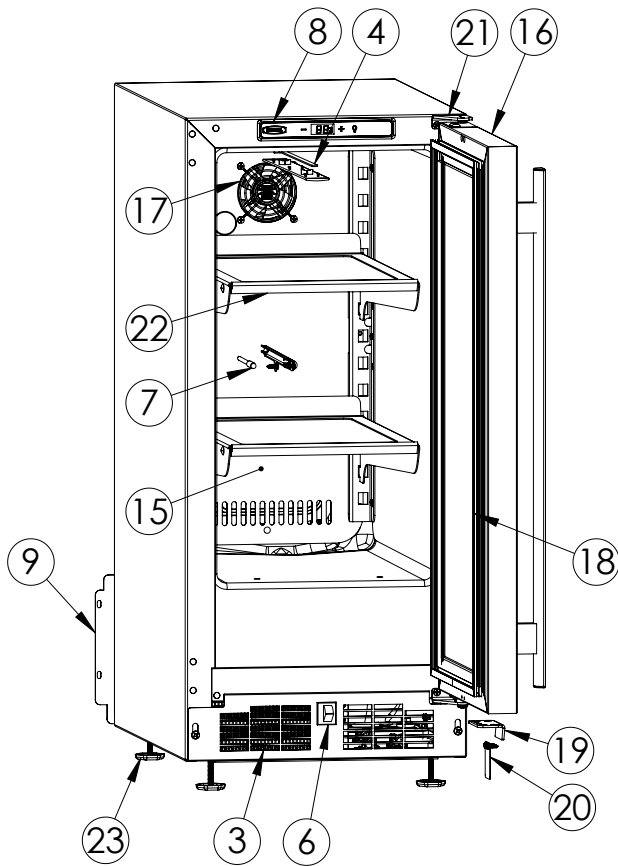

## MLRE215-SS01A

ITEM	DESCRIPTION	MARVEL P/N
1	CONDENSER ASSEMBLY	42249375
2	MAIN CONTROL BOARD KIT	S42088705
3	GRILLE	S41015692-SS
4	LED LIGHT STRIP	S68100
5	CONTROL BOARD	S68176
6	BLACK ROCKER LIGHT SWITCH	42246922
7	THERMISTOR ASSEMBLY	S41015903-BLK
8	UI DISPLAY KIT	S68166-01
9	ACCESS COVER	S41015923
10	MECHANICAL HARNESS KIT*	S41015773
11	CONDENSER FAN MOTOR	42248161
12	CONDENSER FAN BLADE	42248160
13	COMPRESSOR	S41015395
14	COMPRESSOR ELECTRICALS	S41015921
15	EVAPORATOR ASSEMBLY	42249373
16	DOOR ASSEMBLY	S42038738
17	EVAP FAN	42249149
18	DOOR GASKET	S31580-052
19	DOOR STOP	S41015708-BLK
20	STRIKER PLATE	S41015709-BLK
21	HINGE PKG	S52411635-CHR
22	GLASS SHELF	42249379
23	LEG LEVELERS (4)	42243808
24	POWER CORD	S41050606
25	DRAIN PAN	S41013227
26	CARTON ASSEMBLY*	42249632