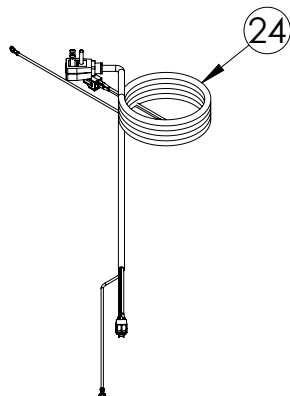

## MLRE215-SS01A

ITEM	DESCRIPTION	MARVEL P/N
1	CONDENSER ASSEMBLY	42249375
2	MAIN CONTROL BOARD KIT	S42088705
3	GRILLE	S41015692-SS
4	LED LIGHT STRIP	S68100
5	CONTROL BOARD	S68176
6	BLACK ROCKER LIGHT SWITCH	42246922
7	THERMISTOR ASSEMBLY	S41015903-BLK
8	UI DISPLAY KIT	S68166-01
9	ACCESS COVER	S41015923
10	MECHANICAL HARNESS KIT*	S41015773
11	CONDENSER FAN MOTOR	42248161
12	CONDENSER FAN BLADE	42248160
13	COMPRESSOR	S41015395
14	COMPRESSOR ELECTRICALS	S41015921
15	EVAPORATOR ASSEMBLY	42249373
16	DOOR ASSEMBLY	S42038738
17	EVAP FAN	42249149
18	DOOR GASKET	S31580-052
19	DOOR STOP	S41015708-BLK
20	STRIKER PLATE	S41015709-BLK
21	HINGE PKG	S52411635-CHR
22	GLASS SHELF	42249379
23	LEG LEVELERS (4)	42243808
24	POWER CORD	S41050606
25	DRAIN PAN	S41013227
26	CARTON ASSEMBLY*	42249632