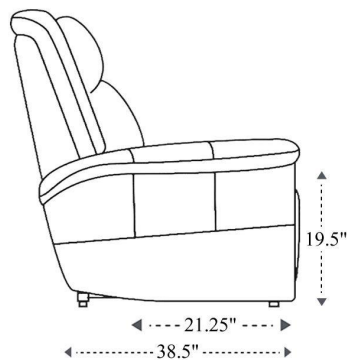

Power Reclining Sofa

Overall Dimensions	89" x 38.5" x 41"
Overall Width	89"
Overall Depth	38.5"
Overall Height	41"
Overall Weight	224.4 lbs.
Fully Reclined	63.5"
Distance from Wall	11"
Back of Seat to end of Chaise	39"
Leg Height (Distance from Foot Rest to Floor in Full Recline)	21.25"
Head Height (Distance from Headrest to Floor in Full Recline)	33.25"

Seat Width	23.25"
Seat Depth	21.25"
Seat Height	19.5"
Arm Width	9"
Arm Depth	23"
Arm Height	24"
Back Width	24.5"
Back Height	26"
Headrest Extended from Back	--

Power Console Loveseat

Overall Dimensions	79.5" x 38.5" x 41"
Overall Width	79.5"
Overall Depth	38.5"
Overall Height	41"
Overall Weight	214.5 lbs.
Fully Reclined	63.5"
Distance from Wall	11"
Back of Seat to end of Chaise	39"
Leg Height (Distance from Foot Rest to Floor in Full Recline)	21.25"
Head Height (Distance from Headrest to Floor in Full Recline)	33.25"

Seat Width	23"
Seat Depth	21.25"
Seat Height	19.5"
Arm Width	9"
Arm Depth	23"
Arm Height	24"
Back Width	24.5"
Back Height	26"
Headrest Extended from Back	--