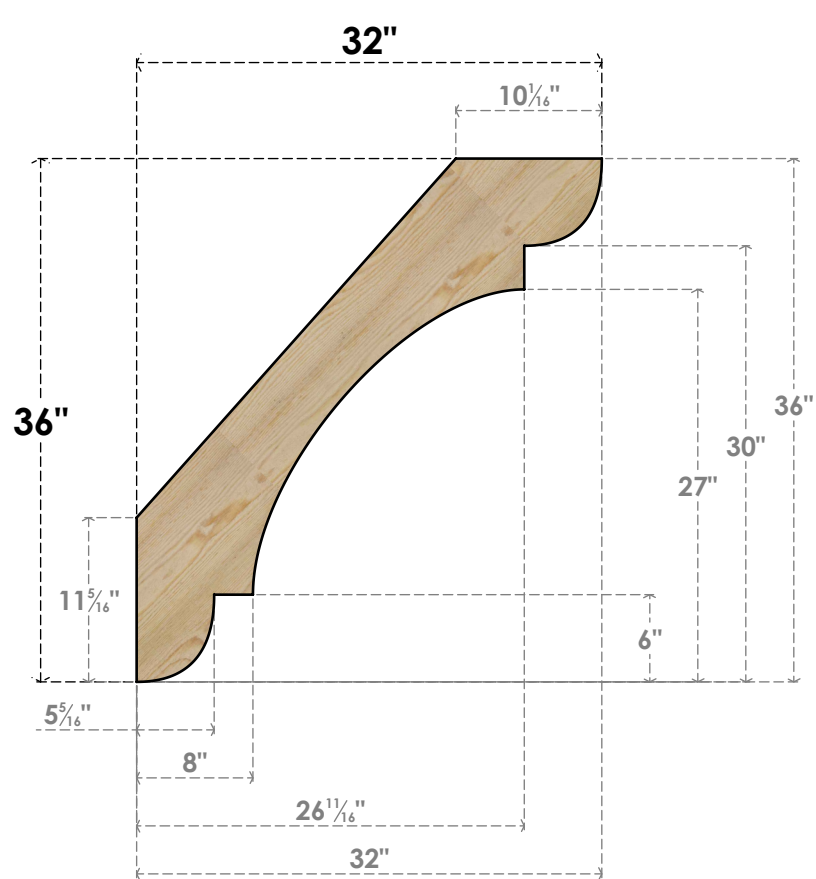

BRC06X32X36OLY00RDF

6"W X 32"D X 36"H OLYMPIC ROUGH SAWN BRACE, DOUGLAS FIR

SIDE

FRONT

EKENA MILLWORK
 2300 WEST MAIN ST.
 CLARKSVILLE, TX 75426
 TOLL FREE: 866-607-0453
 WWW.EKENAMILLWORK.COM

NOTES

1. INSTALLATION TO BE COMPLETED IN ACCORDANCE WITH MANUFACTURER'S SPECIFICATIONS.
2. DRAWING MAY NOT BE TO SCALE
3. THIS DRAWING IS INTENDED FOR DESIGN AND PLANNING PURPOSES ONLY.
4. ALL INFORMATION CONTAINED HEREIN WAS CURRENT AT THE TIME OF DEVELOPMENT BUT MUST BE REVIEWED AND APPROVED BY THE PRODUCT MANUFACTURER TO BE CONSIDERED ACCURATE.
5. PRODUCTS ARE NOT KILN DRIED. THIS ITEM IS UNIQUE AND WILL CONTAIN THE NATURAL VARIATIONS THAT THE WOOD SPECIES OFFERS. THIS MAY RESULT IN VARIATIONS UP TO 1/4"