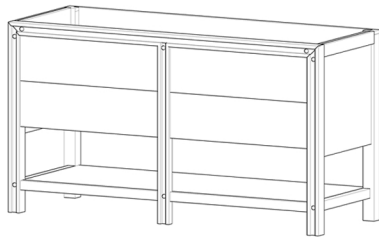

028 60&72 V

Bathroom Cabinet INSTALLATION GUIDE

DOWELL

Hardware			Tools	
No.	Draw	Qty		
A		2pcs		
B		2pcs		
C		2pcs		

Remark: The dimension drawing marked on installation instruction are regular, just for reference only. If there is any change in products dimension, according to real object please.