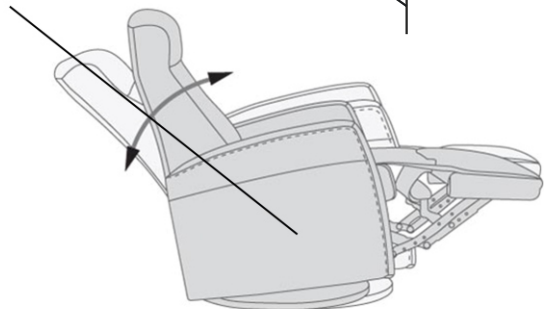

Reclined Max 145°

Distance from wall for full recline 6"

*Rotate Chair 90° to fit through the door before attaching backrest