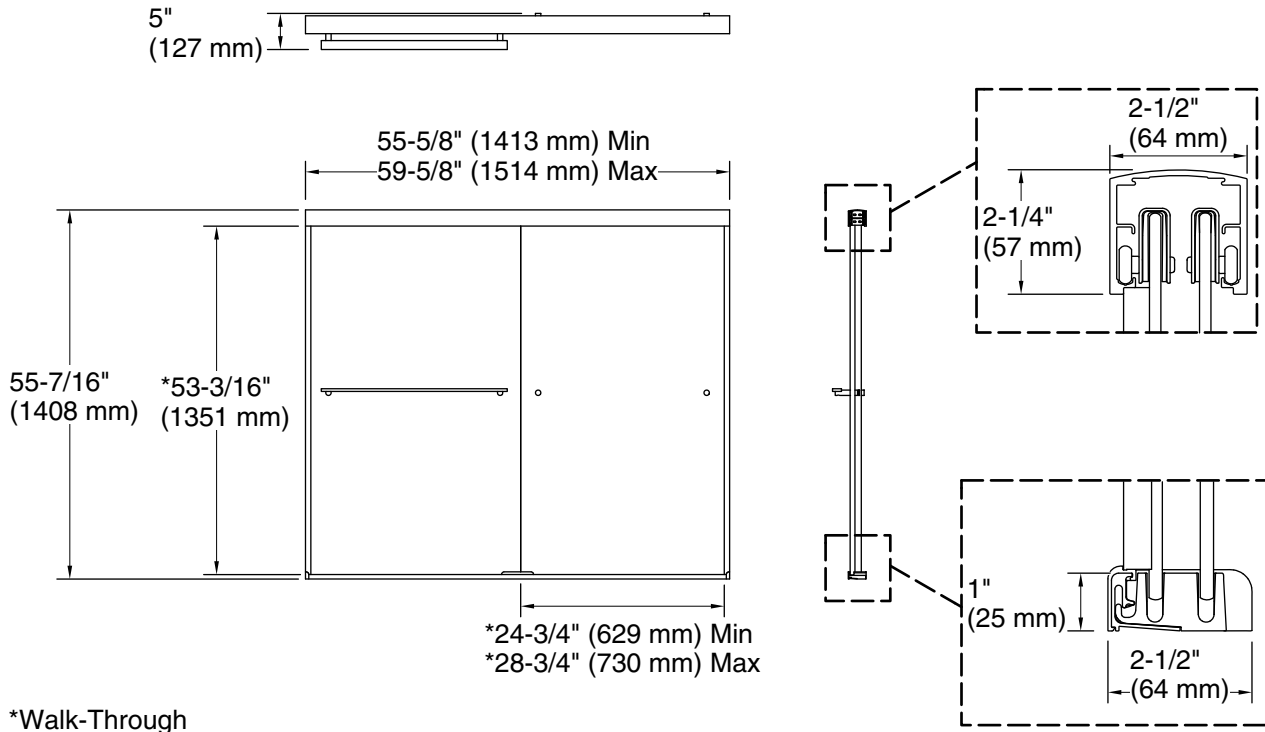

*Walk-Through

Technical Information

All product dimensions are nominal.

Base-To-Wall 3/8" (10 mm)

Radius – Max:

Notes

Install this product according to the installation guide.

Wall jambs are made of clear plastic and may not cover existing shower door holes.

NOTICE: The vertical opening should be a minimum of 58" (1473 mm) to allow clearance for installing the top track over the wall jambs.

The vertical opening should be a minimum of 58" (1473 mm) to allow for installation clearance.