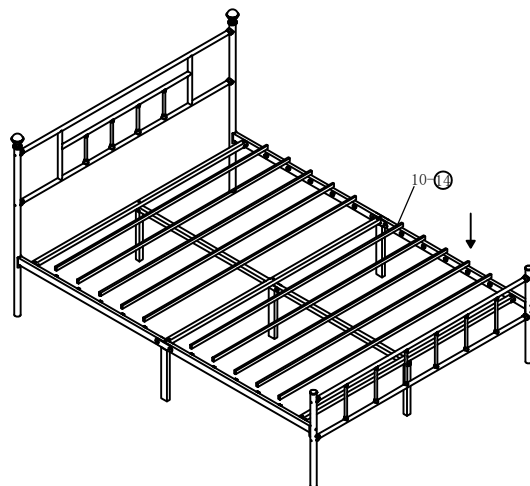

Step6

If you have any questions about the product, please don't hesitate to contact us. You can reach us through your order. Thanks for your support!