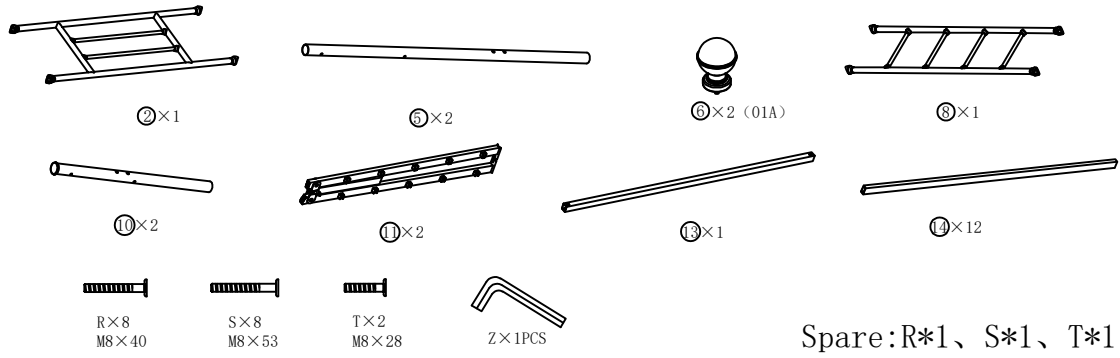

ASSEMBLY & INSTRUCTION

- **Twin / Twin XL** [CLICK HERE](#)
Size: 75"L×39"W / 80"L×39"W
- **Full** [CLICK HERE](#)
Size: 75"L×54"W
- **Queen** [CLICK HERE](#)
Size: 80"L×60"W
- **King / Cal King** [CLICK HERE](#)
Size: 80"L×76"W / 84"L×72"W

Platform Bed Set-up Instruction

Size:Twin/Twin XL

Step3

Step4

Step5

If you have any questions about the product, please don't hesitate to contact us. You can reach us through your order. Thanks for your support!

Platform Bed Set-up Instruction

Size: Full/Queen

Step1

⑪×1 ②×1
 ⑥×2 (03A/04A) T×4 M8×53

Step2

⑧×1
 ⑪×2
 T×4 M8×53

Step3

Step4