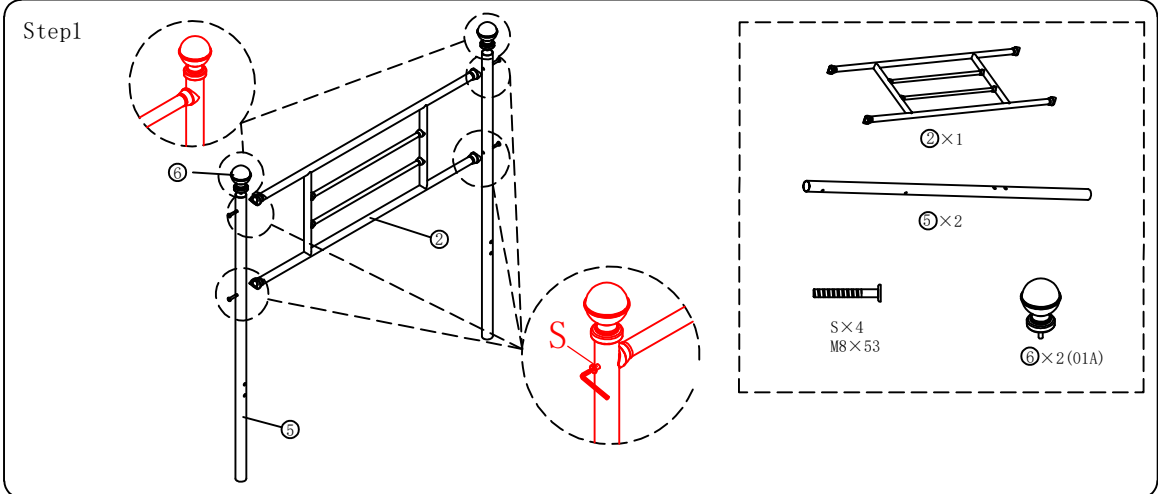

ASSEMBLY & INSTRUCTION

- **Twin / Twin XL** [CLICK HERE](#)
Size: 75"L×39"W / 80"L×39"W
- **Full** [CLICK HERE](#)
Size: 75"L×54"W
- **Queen** [CLICK HERE](#)
Size: 80"L×60"W
- **King / Cal King** [CLICK HERE](#)
Size: 80"L×76"W / 84"L×72"W

Platform Bed Set-up Instruction

Size:Twin/Twin XL

Step3

Step4

Step5

If you have any questions about the product, please don't hesitate to contact us. You can reach us through your order. Thanks for your support!

Platform Bed Set-up Instruction

Size: Full/Queen

Step1

⑪×1 ②×1
 ⑥×2 (03A/04A) T×4 M8×53

Step2

⑧×1
 ⑪×2
 T×4 M8×53

Step3

Step4