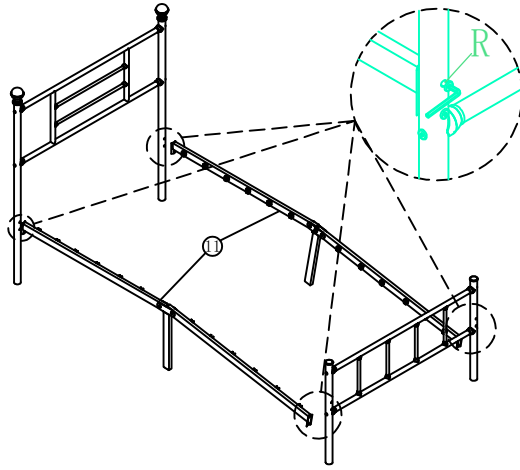

ASSEMBLY & INSTRUCTION

- **Twin / Twin XL** [CLICK HERE](#)
Size: 75"L×39"W / 80"L×39"W
- **Full** [CLICK HERE](#)
Size: 75"L×54"W
- **Queen** [CLICK HERE](#)
Size: 80"L×60"W
- **King / Cal King** [CLICK HERE](#)
Size: 80"L×76"W / 84"L×72"W

Platform Bed Set-up Instruction

Size:Twin/Twin XL

Step3

Step4

Step5

If you have any questions about the product, please don't hesitate to contact us. You can reach us through your order. Thanks for your support!

Platform Bed Set-up Instruction

Size: Full/Queen

Step1

⑪×1 ②×1
 ⑥×2 (03A/04A) T×4 M8×53

Step2

⑧×1
 ⑪×2
 T×4 M8×53

Step3

Step4