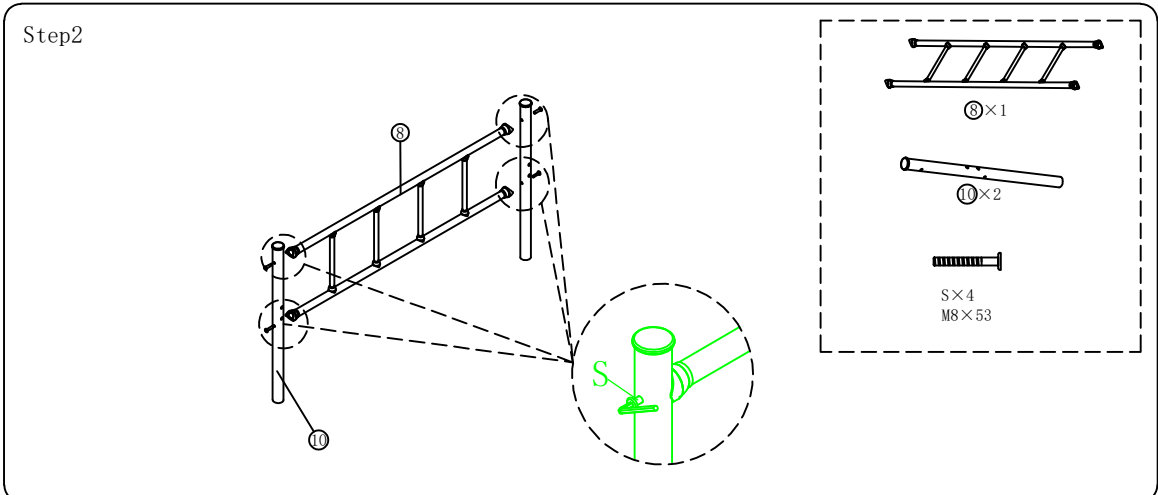

ASSEMBLY & INSTRUCTION

- **Twin / Twin XL** [CLICK HERE](#)
Size: 75"L×39"W / 80"L×39"W
- **Full** [CLICK HERE](#)
Size: 75"L×54"W
- **Queen** [CLICK HERE](#)
Size: 80"L×60"W
- **King / Cal King** [CLICK HERE](#)
Size: 80"L×76"W / 84"L×72"W

Platform Bed Set-up Instruction

Size:Twin/Twin XL

Step3

Step4

Step5

If you have any questions about the product, please don't hesitate to contact us. You can reach us through your order. Thanks for your support!

Platform Bed Set-up Instruction

Size: Full/Queen

Step1

⑪×1 ②×1
 ⑥×2 (03A/04A) T×4 M8×53

Step2

⑧×1
 ⑪×2
 T×4 M8×53

Step3

Step4