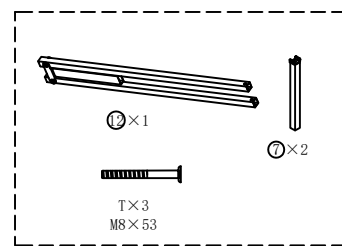

Step3

Step4

Step5

Step6

If you have any questions about the product, please don't hesitate to contact us. You can reach us through your order. Thanks for your support!