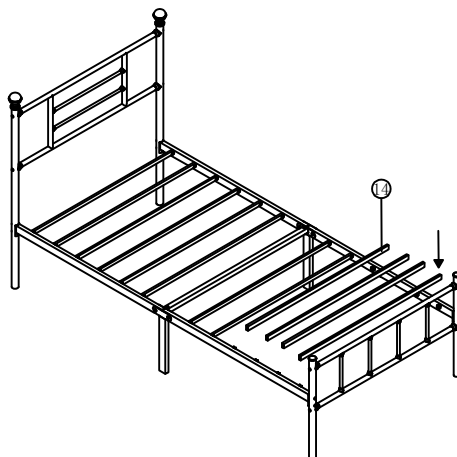

ASSEMBLY & INSTRUCTION

- **Twin / Twin XL** [CLICK HERE](#)
Size: 75"L×39"W / 80"L×39"W
- **Full** [CLICK HERE](#)
Size: 75"L×54"W
- **Queen** [CLICK HERE](#)
Size: 80"L×60"W
- **King / Cal King** [CLICK HERE](#)
Size: 80"L×76"W / 84"L×72"W

Platform Bed Set-up Instruction

Size:Twin/Twin XL

Step3

Step4

Step5

If you have any questions about the product, please don't hesitate to contact us. You can reach us through your order. Thanks for your support!

Platform Bed Set-up Instruction

Size: Full/Queen

Step1

⑪×1 ②×1
 ⑥×2 (03A/04A) T×4 M8×53

Step2

⑧×1
 ⑪×2
 T×4 M8×53

Step3

Step4