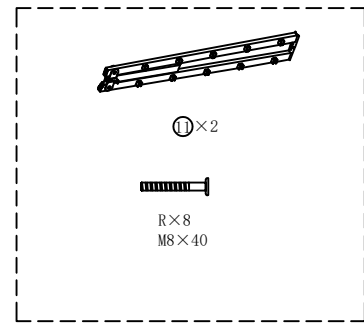

Step3

Step4

Step5

If you have any questions about the product, please don't hesitate to contact us. You can reach us through your order. Thanks for your support!