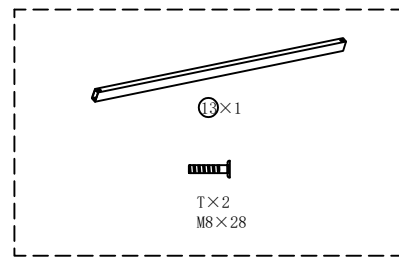

ASSEMBLY & INSTRUCTION

- **Twin / Twin XL** [CLICK HERE](#)
Size: 75"L×39"W / 80"L×39"W
- **Full** [CLICK HERE](#)
Size: 75"L×54"W
- **Queen** [CLICK HERE](#)
Size: 80"L×60"W
- **King / Cal King** [CLICK HERE](#)
Size: 80"L×76"W / 84"L×72"W

Platform Bed Set-up Instruction

Size:Twin/Twin XL

Step3

Step4

Step5

If you have any questions about the product, please don't hesitate to contact us. You can reach us through your order. Thanks for your support!

Platform Bed Set-up Instruction

Size: Full/Queen

Step1

⑪×1 ②×1
 ⑥×2 (03A/04A) T×4 M8×53

Step2

⑧×1
 ⑪×2
 T×4 M8×53

Step3

Step4