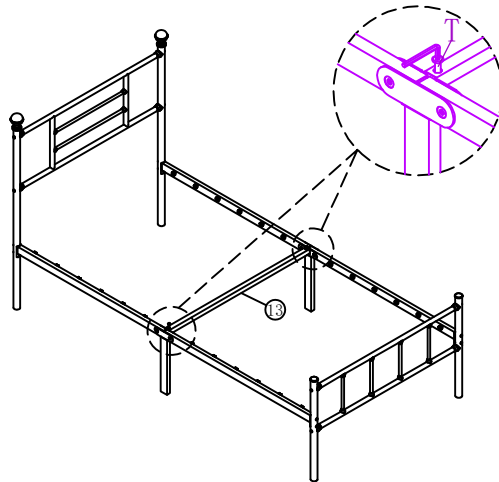

ASSEMBLY & INSTRUCTION

- **Twin / Twin XL** [CLICK HERE](#)
Size: 75"L×39"W / 80"L×39"W
- **Full** [CLICK HERE](#)
Size: 75"L×54"W
- **Queen** [CLICK HERE](#)
Size: 80"L×60"W
- **King / Cal King** [CLICK HERE](#)
Size: 80"L×76"W / 84"L×72"W

Platform Bed Set-up Instruction

Size:Twin/Twin XL

Step3

Step4

Step5

If you have any questions about the product, please don't hesitate to contact us. You can reach us through your order. Thanks for your support!

Platform Bed Set-up Instruction

Size: Full/Queen

Step1

⑪×1 ②×1
 ⑥×2 (03A/04A) T×4 M8×53

Step2

⑧×1
 ⑪×2
 T×4 M8×53

Step3

Step4