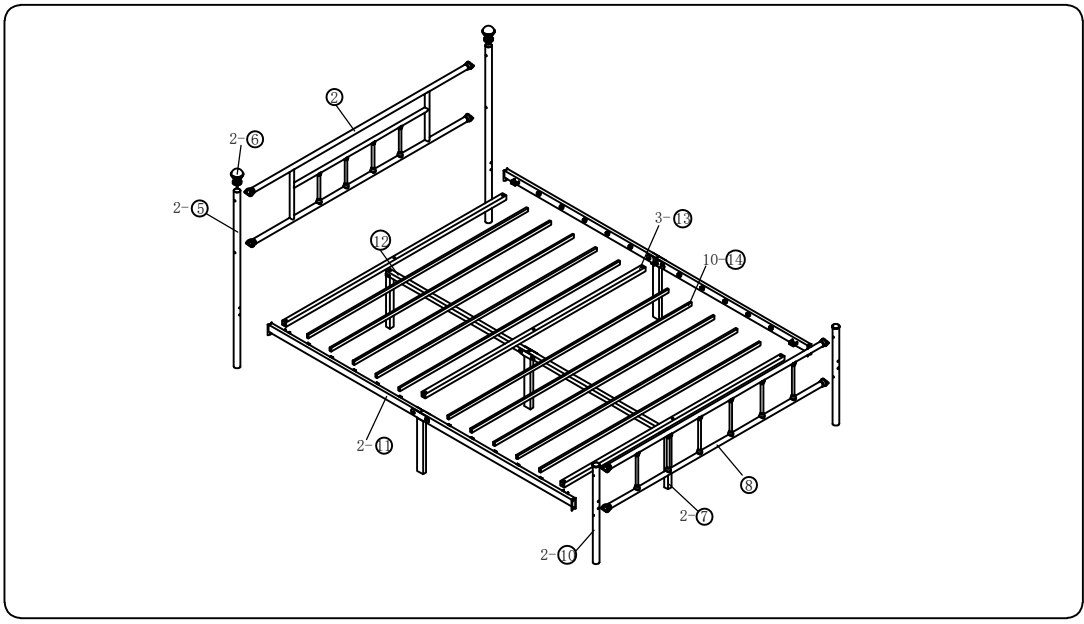

ASSEMBLY & INSTRUCTION

- **Twin / Twin XL** [CLICK HERE](#)
Size: 75"L×39"W / 80"L×39"W
- **Full** [CLICK HERE](#)
Size: 75"L×54"W
- **Queen** [CLICK HERE](#)
Size: 80"L×60"W
- **King / Cal King** [CLICK HERE](#)
Size: 80"L×76"W / 84"L×72"W

Platform Bed Set-up Instruction

Size:Twin/Twin XL

Step3

Step4

Step5

If you have any questions about the product, please don't hesitate to contact us. You can reach us through your order. Thanks for your support!

Platform Bed Set-up Instruction

Size: Full/Queen

Step1

⑪×1 ②×1
 ⑥×2 (03A/04A) T×4 M8×53

Step2

⑧×1
 ⑪×2
 T×4 M8×53

Step3

Step4