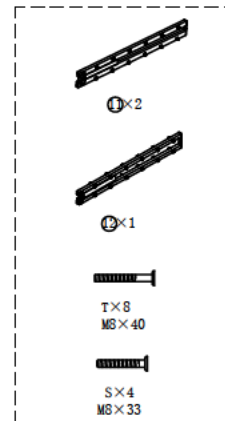

Step4

Step5

Step6

Step7

If you have any questions about the product, please don't hesitate to contact us. You can reach us through your order. Thanks for your support!