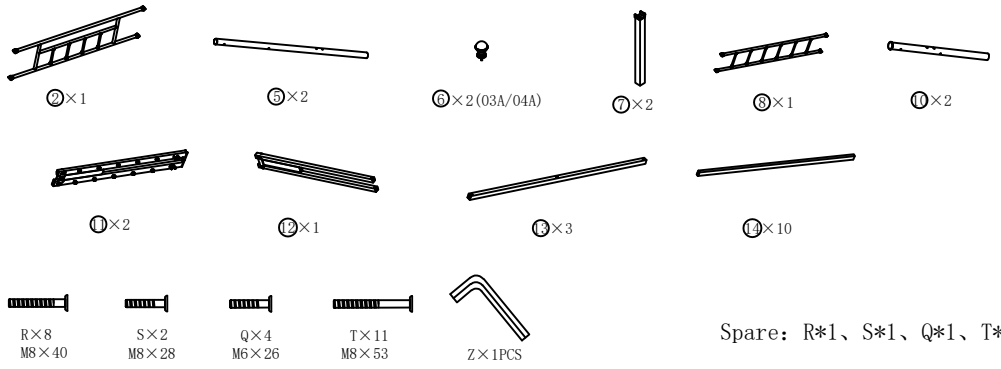

ASSEMBLY & INSTRUCTION

- **Twin / Twin XL** [CLICK HERE](#)
Size: 75"L×39"W / 80"L×39"W
- **Full** [CLICK HERE](#)
Size: 75"L×54"W
- **Queen** [CLICK HERE](#)
Size: 80"L×60"W
- **King / Cal King** [CLICK HERE](#)
Size: 80"L×76"W / 84"L×72"W

Platform Bed Set-up Instruction

Size:Twin/Twin XL

Step3

Step4

Step5

If you have any questions about the product, please don't hesitate to contact us. You can reach us through your order. Thanks for your support!

Platform Bed Set-up Instruction

Size: Full/Queen

Step1

⑪×1 ②×1
 ⑥×2 (03A/04A) T×4 M8×53

Step2

⑧×1
 ⑪×2
 T×4 M8×53

Step3

Step4