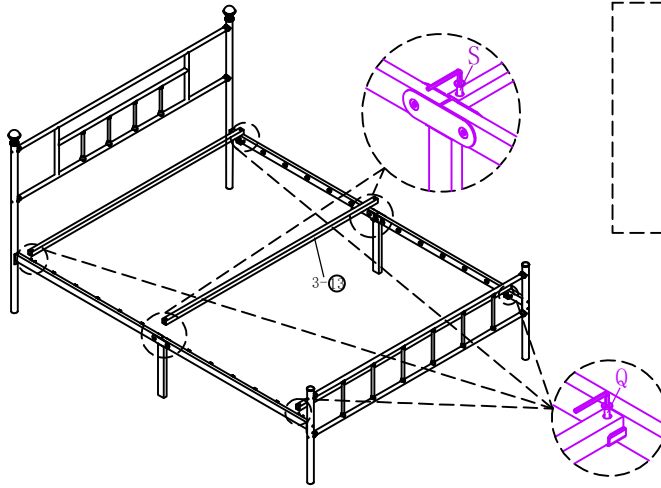

ASSEMBLY & INSTRUCTION

- **Twin / Twin XL** [CLICK HERE](#)
Size: 75"L×39"W / 80"L×39"W
- **Full** [CLICK HERE](#)
Size: 75"L×54"W
- **Queen** [CLICK HERE](#)
Size: 80"L×60"W
- **King / Cal King** [CLICK HERE](#)
Size: 80"L×76"W / 84"L×72"W

Platform Bed Set-up Instruction

Size: Full/Queen

Step1

⑪×1 ②×1
 ⑥×2 (03A/04A) T×4 M8×53

Step2

⑧×1
 ⑪×2
 T×4 M8×53

Step3

Step4

Step5

Step6

If you have any questions about the product, please don't hesitate to contact us. You can reach us through your order. Thanks for your support!

Platform Bed Set-up Instruction

Size: King & Cal King