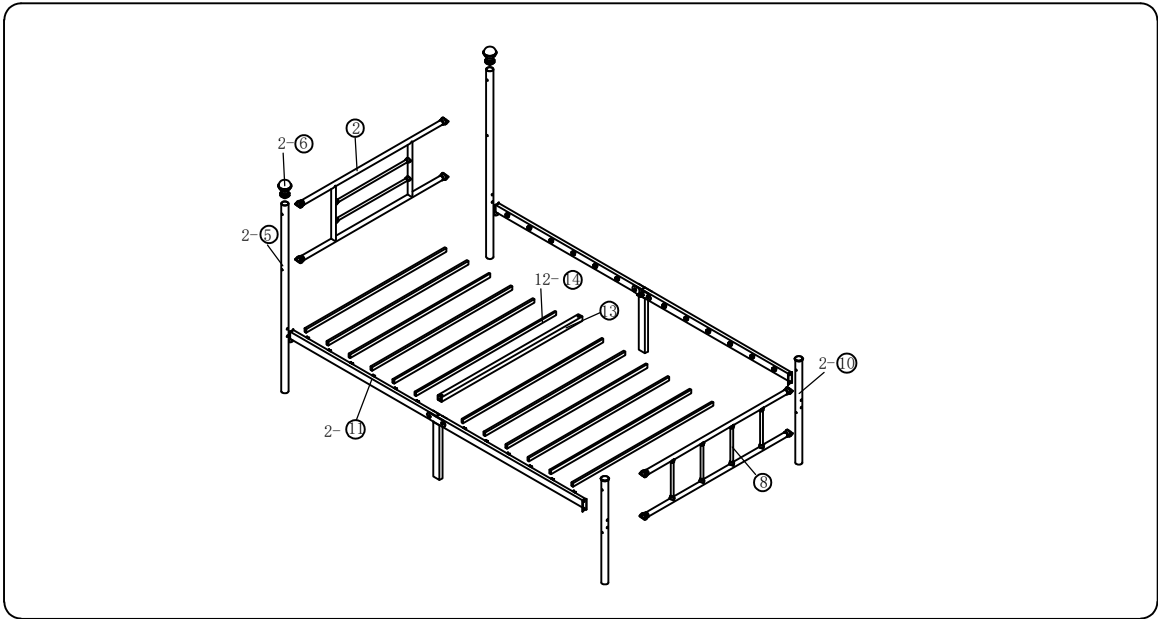

ASSEMBLY & INSTRUCTION

- **Twin / Twin XL** [CLICK HERE](#)
Size: 75"L×39"W / 80"L×39"W
- **Full** [CLICK HERE](#)
Size: 75"L×54"W
- **Queen** [CLICK HERE](#)
Size: 80"L×60"W
- **King / Cal King** [CLICK HERE](#)
Size: 80"L×76"W / 84"L×72"W

Platform Bed Set-up Instruction

Size:Twin/Twin XL

Step3

Step4

Step5

If you have any questions about the product, please don't hesitate to contact us. You can reach us through your order. Thanks for your support!

Platform Bed Set-up Instruction

Size: Full/Queen

Step1

⑪×1 ②×1
 ⑥×2 (03A/04A) T×4 M8×53

Step2

⑧×1
 ⑪×2
 T×4 M8×53

Step3

Step4