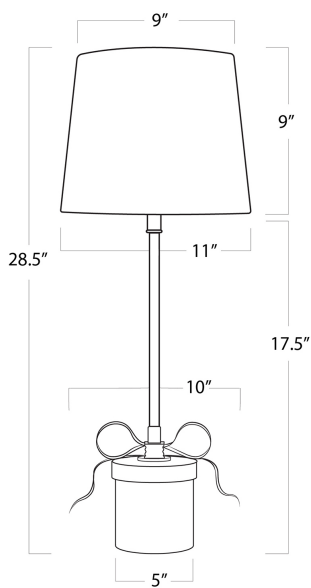

REGINA ANDREW

DETROIT

SPECIFICATION SHEET

Ribbon Table Lamp
13-1484

HEIGHT	28.5
WIDTH	11
DEPTH	11
SHADE DIMS	9 x 11 x 9
SHADE COLOR	Natural Linen
BULB QTY	1
BULB TYPE	A Type Medium Base (E26)
SOCKET	E26 On/Off Turn Knob
WATTAGE	100 Watt Max
WIRING TYPE	Standard
MATERIAL	Steel
FINISH	N/A
NOTES	N/A
FREIGHT ONLY	No