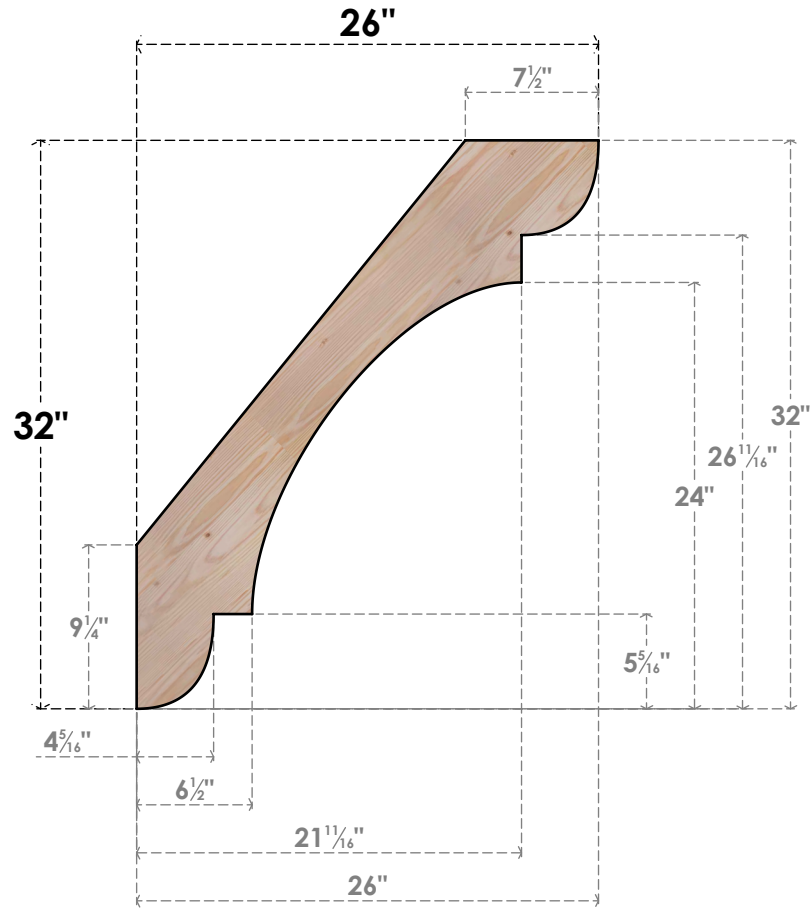

BRC04X26X32OLY00SDF

3 1/2"W X 26"D X 32"H OLYMPIC SMOOTH BRACE, DOUGLAS FIR

SIDE

FRONT

EKENA MILLWORK
 2300 WEST MAIN ST.
 CLARKSVILLE, TX 75426
 TOLL FREE: 866-607-0453
 WWW.EKENAMILLWORK.COM

NOTES

1. INSTALLATION TO BE COMPLETED IN ACCORDANCE WITH MANUFACTURER'S SPECIFICATIONS.
2. DRAWING MAY NOT BE TO SCALE
3. THIS DRAWING IS INTENDED FOR DESIGN AND PLANNING PURPOSES ONLY.
4. ALL INFORMATION CONTAINED HEREIN WAS CURRENT AT THE TIME OF DEVELOPMENT BUT MUST BE REVIEWED AND APPROVED BY THE PRODUCT MANUFACTURER TO BE CONSIDERED ACCURATE.
5. PRODUCTS ARE NOT KILN DRIED. THIS ITEM IS UNIQUE AND WILL CONTAIN THE NATURAL VARIATIONS THAT THE WOOD SPECIES OFFERS. THIS MAY RESULT IN VARIATIONS UP TO 1/4"