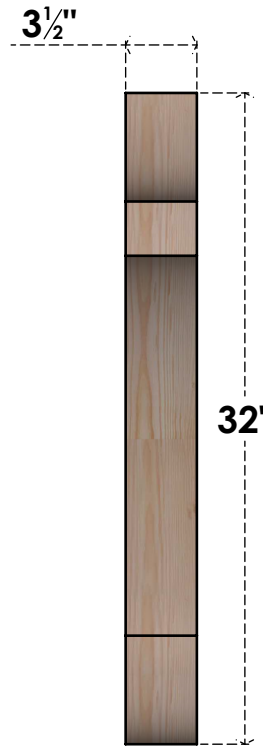

BRC04X26X32OLY00SDF

3 1/2"W X 26"D X 32"H OLYMPIC SMOOTH BRACE, DOUGLAS FIR

SIDE

FRONT

EKENA MILLWORK
 2300 WEST MAIN ST.
 CLARKSVILLE, TX 75426
 TOLL FREE: 866-607-0453
 WWW.EKENAMILLWORK.COM

NOTES

1. INSTALLATION TO BE COMPLETED IN ACCORDANCE WITH MANUFACTURER'S SPECIFICATIONS.
2. DRAWING MAY NOT BE TO SCALE
3. THIS DRAWING IS INTENDED FOR DESIGN AND PLANNING PURPOSES ONLY.
4. ALL INFORMATION CONTAINED HEREIN WAS CURRENT AT THE TIME OF DEVELOPMENT BUT MUST BE REVIEWED AND APPROVED BY THE PRODUCT MANUFACTURER TO BE CONSIDERED ACCURATE.
5. PRODUCTS ARE NOT KILN DRIED. THIS ITEM IS UNIQUE AND WILL CONTAIN THE NATURAL VARIATIONS THAT THE WOOD SPECIES OFFERS. THIS MAY RESULT IN VARIATIONS UP TO 1/4"