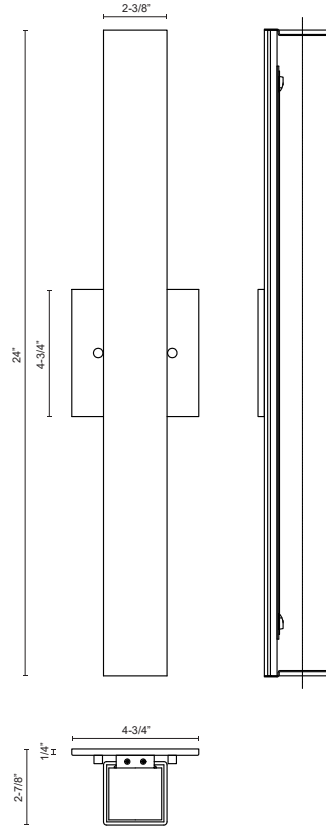

MELVILLE WS8424

WALL

PROJECT

DESCRIPTION

Single LED wall sconce with rectangular shaped white opal glass. Metal details in brushed nickel or chrome finish, and is equipped with our powerful 120V AC LED technology

WS8424-CH
Chrome

WS8424-BN
Brushed Nickel

WS8424-BK
Black

SPECIFICATION DETAILS

* For custom options, consult factory for details.

Fixture Dimensions	W2-3/8" x H24" x E2-7/8"
Light Source	AC LED Module
Wattage	31W
Total Lumens	2400lm
Delivered Lumens	BN-1811lm; CH-1723lm;
Voltage	120V
Color Temperature	3000K
CRI (Ra)	90CRI
Optional Color Temps	2700K - 5000K Available, Minimum Order Quantities Apply
LED Rated Life	50,000 hours
Dimming	100% - 10%, ELV Dimmer (Not Included)
Glass Details	Opal Glass
ADA Compliant	Yes
Location	Dry
Compliance	Energy Star; T24-JA8; ADA;
Warranty	5 Years
Mounting Style	All Orientation; Wall;
CEC Title 24 JA8	Yes, JA8-19
Energy Star Certified	Energy Star Compliant
Canopy Dimensions	W4-3/4" x H4-3/4" x E1/4"