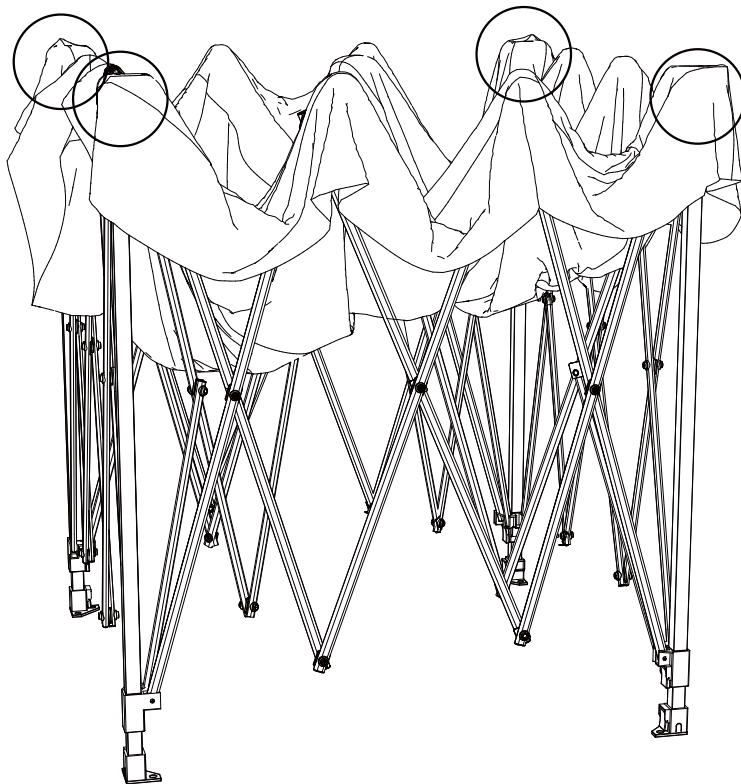

Assembly Instructions

1

2

Step A

Step B

2