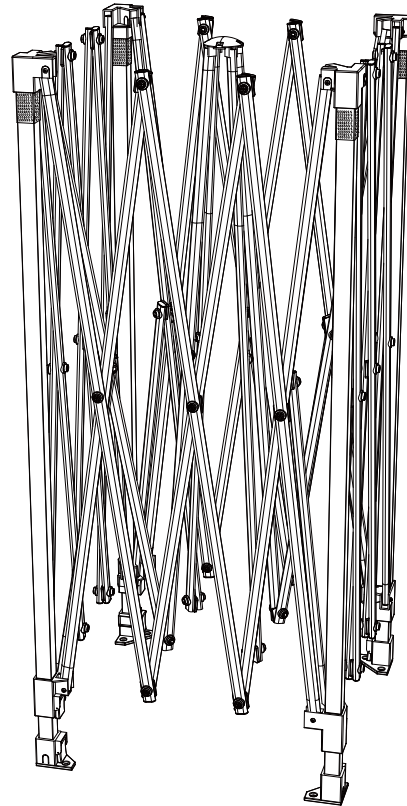

# Canopy Installation Guide

Version: 20241112

Approximate  
assembly time: **15 Minutes**

People  
for assembly:

Save this manual for future reference

# Assembly Instructions

1

2

Step A

Step B

2