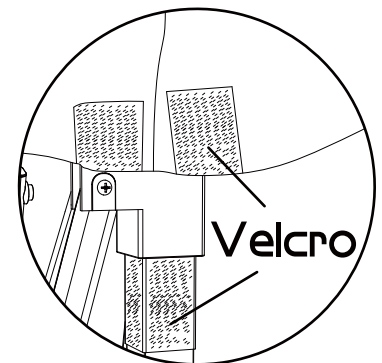

Assembly Instructions

1

2

Step A

Step B

2