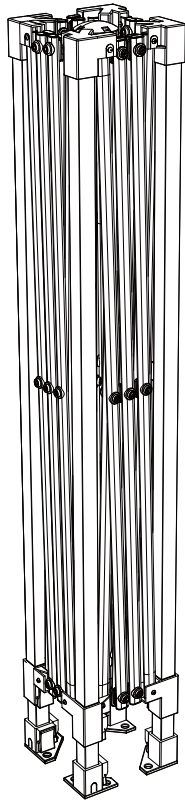

# Assembly & Instruction Manual

SKU:A153/A242/A243 (12x12ft)

# Canopy Installation Guide

Version: 20241112

Approximate  
assembly time: **15 Minutes**

People  
for assembly:

Save this manual for future reference

# Assembly Instructions

1

2

Step A

Step B

2

# Assembly

4

4