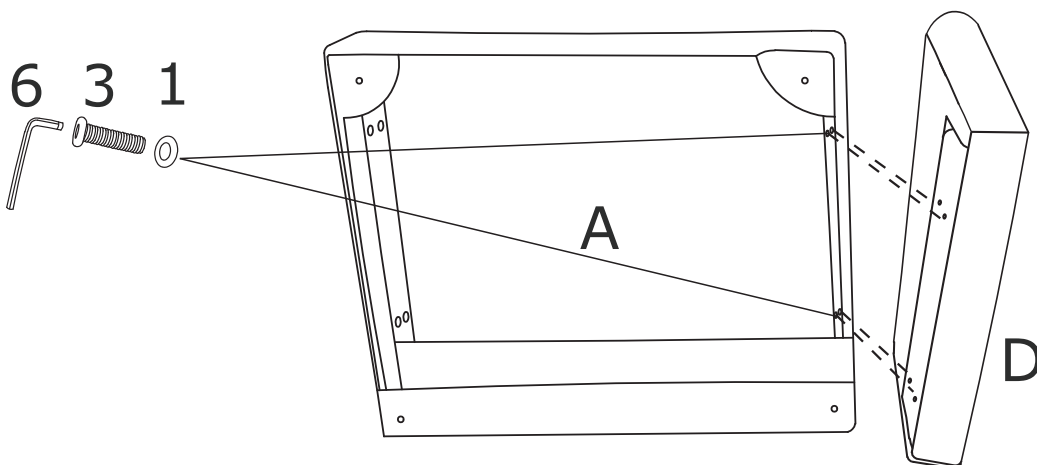

ASSEMBLY INSTRUCTION

All parts and hardware.

DIAGRAM 1 (Take out Back cushion and Arm Pillow)

DIAGRAM 2 (Assemble th Armrest (left))

Assemble the Left Armrest(Part C) to the Seat Frame(Part A) with Washers(Hardware 1) and Screws(Hardware 3).

1		4PCS
3	 M8X60	4PCS

DIAGRAM 3 (Assemble the Armrest (right))

Assemble the Right Armrest(Part D) to the Seat Frame(Part A) with Washers(Hardware 1) and Screws(Hardware 3).

1		4PCS
3	 M8X60	4PCS

DIAGRAM 4 (Assemble the Seat frame)

Assemble Seat Frame(Part A) and Seat Frame(Part A) with Butterfly Nuts(Hardware 5) Washers(Hardware 1) and Screws(Hardware 4).

1		8PCS
4	 M8x80	4PCS
5		4PCS

DIAGRAM 5 (Assemble the Leg)

Assemble the Legs(Part J) on the sofa with Gaskets(Hardware 2).