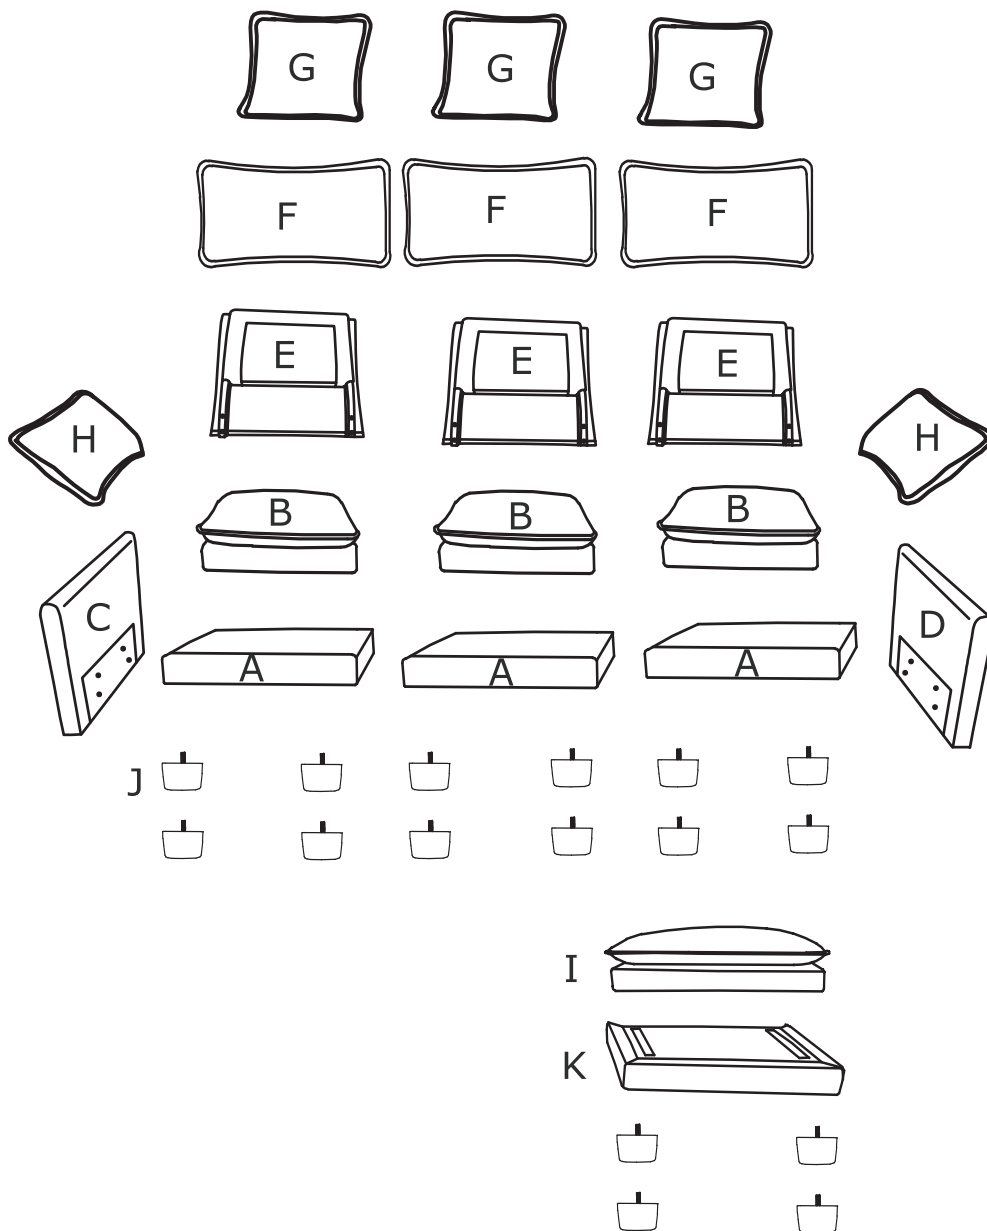

PARTS LIST WF310614/N719P179061

NO	DESCRIPTION	SKETCH	QTY
A	Seat frame		1
B	Seat cushion		1
E	Back frame		1
F	Back cushion		1
G	Pillow		1
J	Leg		4

ASSEMBLY INSTRUCTION

PARTS LIST WF310615/N719P179062

NO	DESCRIPTION	SKETCH	QTY
C	Left Armrest		1
D	Right Armrest		1
H	Arm Pillow		2
I	Ottoman cushion		1
J	Leg		4
K	Ottoman frame		1

ASSEMBLY INSTRUCTION

All parts and hardware.

DIAGRAM 1 (Take out Back cushion and Arm Pillow)

DIAGRAM 2 (Assemble th Armrest (left))

Assemble the Left Armrest(Part C) to the Seat Frame(Part A) with Washers(Hardware 1) and Screws(Hardware 3).

1		4PCS
3	 M8X60	4PCS

DIAGRAM 3 (Assemble the Armrest (right))

Assemble the Right Armrest(Part D) to the Seat Frame(Part A) with Washers(Hardware 1) and Screws(Hardware 3).

1		4PCS
3	 M8X60	4PCS

DIAGRAM 4 (Assemble the Seat frame)

Assemble Seat Frame(Part A) and Seat Frame(Part A) with Butterfly Nuts(Hardware 5) Washers(Hardware 1) and Screws(Hardware 4).

1		8PCS
4	 M8x80	4PCS
5		4PCS

DIAGRAM 5 (Assemble the Leg)

Assemble the Legs(Part J) on the sofa with Gaskets(Hardware 2).