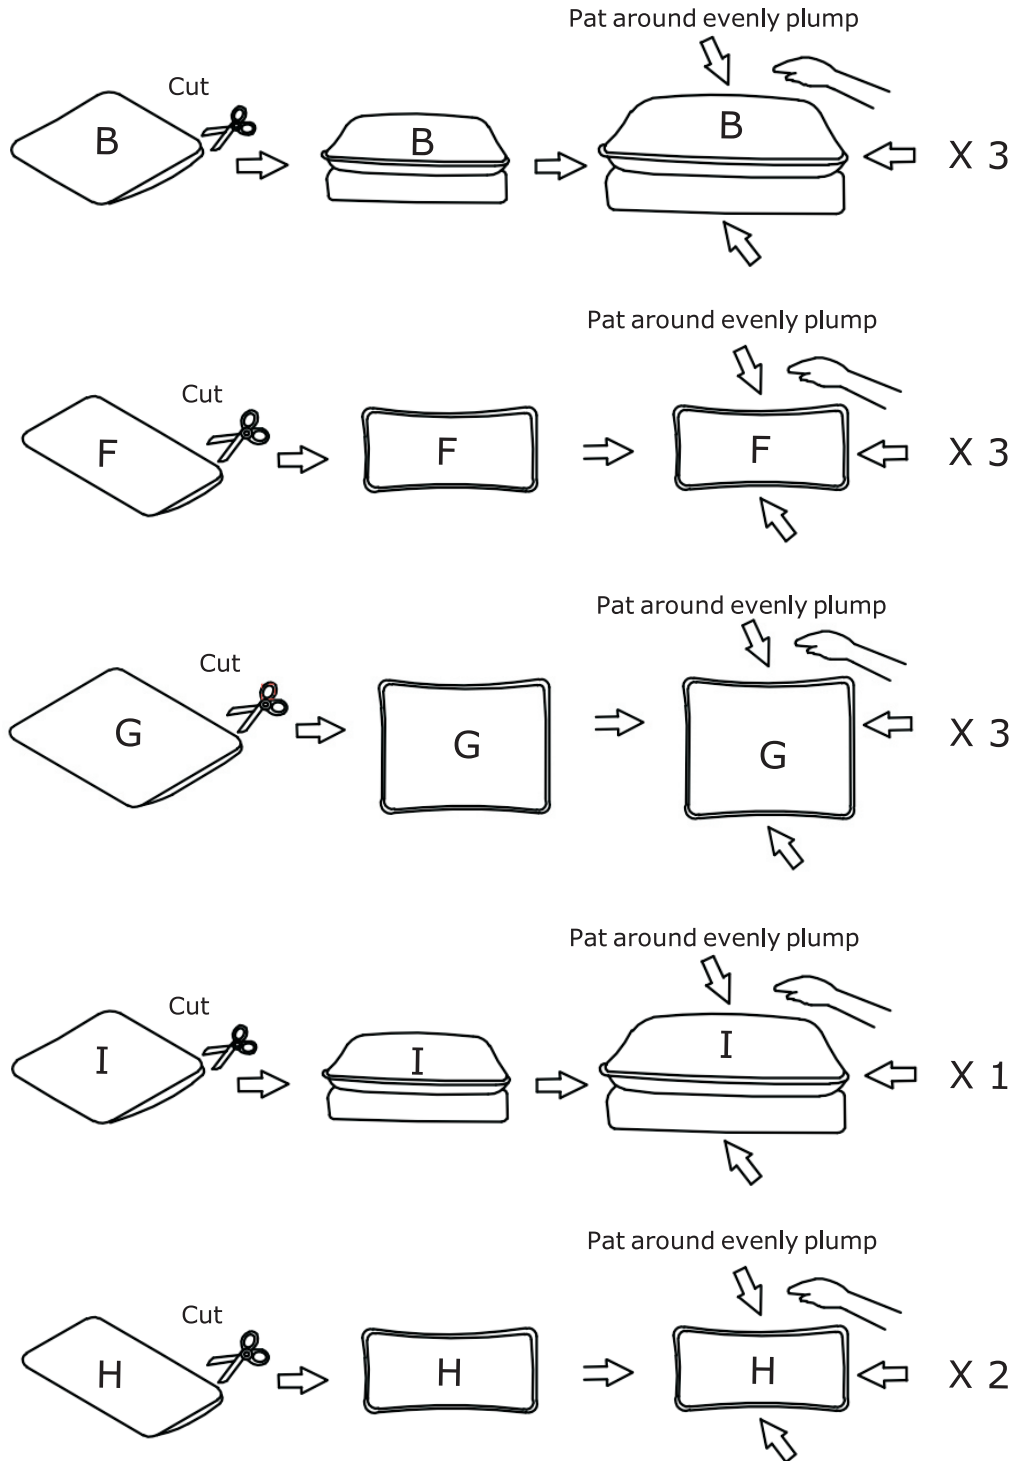

DIAGRAM 9 (Assemble the cushion)

DIAGRAM 8

The cushions are packaged by vacuum compression. After cutting the package, it rebounds quickly within 4 hours. If the fabric has wrinkles, it will basically disappear after standing for 72 hours