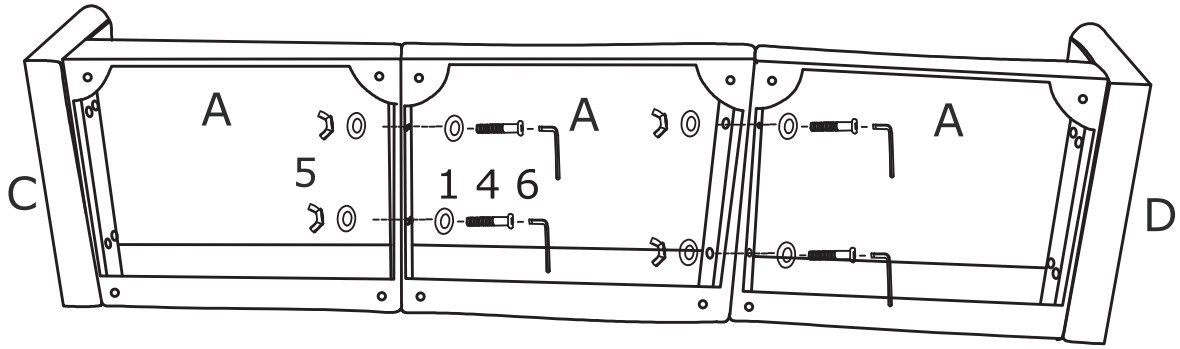

Assemble Seat Frame(Part A) and Seat Frame(Part A) with Butterfly Nuts(Hardware 5) Washers(Hardware 1) and Screws(Hardware 4).

1		8PCS
4	 M8x80	4PCS
5		4PCS

DIAGRAM 5 (Assemble the Leg)

Assemble the Legs(Part J) on the sofa with Gaskets(Hardware 2).