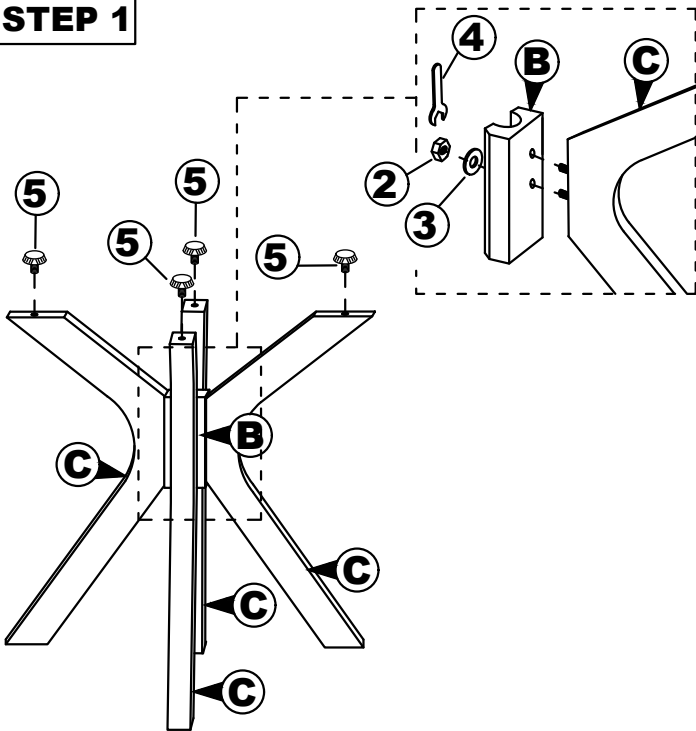

ASSEMBLY INSTRUCTION

Read this instruction carefully. Remove all wrapping material, staples and straps from the carton. See hardware and furniture part list For guidance. Be sure you have all wooden furniture parts on a clean and flat soft surface, such as a carpet or rug, to prevent from being scratched. Follow the figure to start assembling.

CAUTION :

1. Do not FULLY - TIGHTEN the nut or screw until all is ready to assemble.
2. Do not OVER - TIGHTEN the nut or screw to avoid causing damages to the thread.
3. Keep all hardware part out reach of children.

NO	PART LIST	QTY
A	TABLE TOP	1 PC
B	PEDESTAL TABLE CENTER	1 PC
C	PEDESTAL LEGS	4 PCS
D	CROSS BAR 'X'	2 PCS

NO	DESCRIPTION	QTY
1	CSK SCREW M4 X 30MM	16 PCS
2	HEX. NUT	8 PCS
3	FLAT WASHER	8 PCS
4	SPANNAR	1 PC
5	ADJUSTER	4 PCS

STEP 1