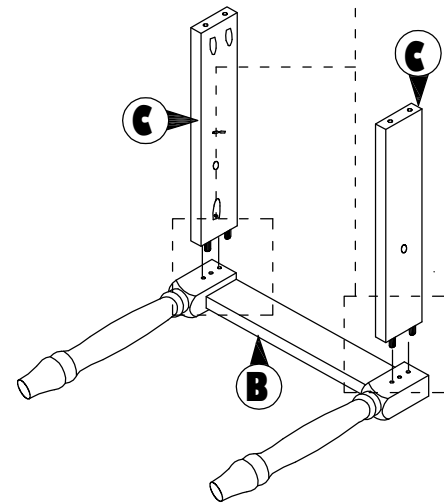

ASSEMBLY INSTRUCTION

Read this instruction carefully. Remove all wrapping material, staples and straps from the carton.

See hardware and furniture part list

For guidance. Be sure you have all wooden furniture parts on a clean and flat soft surface, such as a carpet or rug, to prevent from being scratched. Follow the figure to start assembling.

CAUTION :

1. Do not FULLY - TIGHTEN the nut or screw untill all is ready to assemble.
2. Do not OVER - TIGHTEN the nut or screw to avoid causing damages to the thread.
3. Keep all hardware part out reach of children.

NO	PART LIST	QTY
A	BACK REST	1 PC
B	FRONT LEG	1 PC
C	SIDE RAIL	2 PCS
D	CUSHION SEAT	1 PC

NO	DESCRIPTION	QTY
1	JCBC SCREW M6 X 50MM	6 PCS
2	WOOD DOWEL Ø8 x 30MM	4 PCS
3	CSK SCREW M4 x 30MM	3 PCS
4	SPRNG WASHER M6	6 PCS
5	M4 ALLEN KEY	1 PC

STEP 1