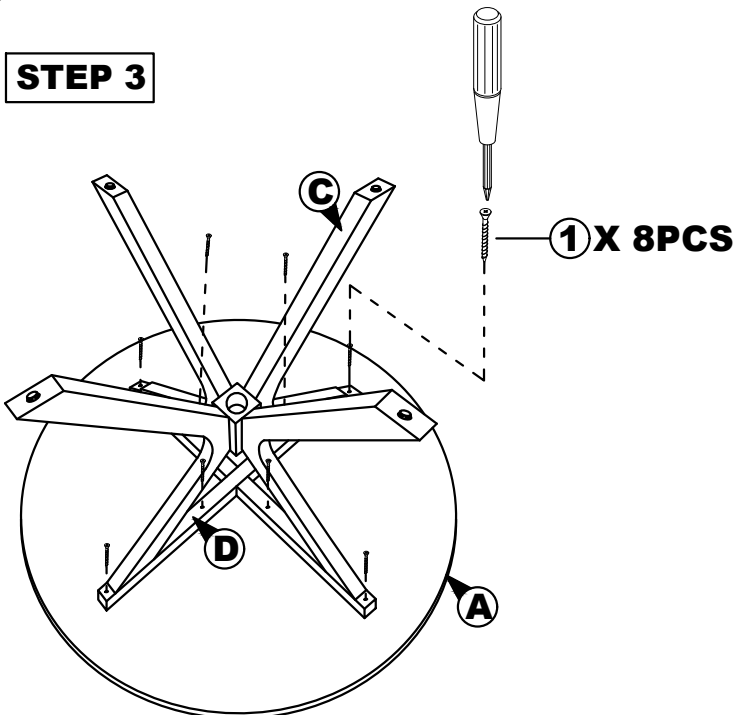

NO	PART LIST	QTY
A	BACK REST	1 PC
B	FRONT LEG	1 PC
C	SIDE RAIL	2 PCS
D	CUSHION SEAT	1 PC

NO	DESCRIPTION	QTY
1	JCBC SCREW M6 X 50MM 	6 PCS
2	WOOD DOWEL Ø8 x 30MM 	4 PCS
3	CSK SCREW M4 x 30MM 	3 PCS
4	SPRNG WASHER M6 	6 PCS
5	M4 ALLEN KEY 	1 PC

CAUTION :

1. Do not FULLY - TIGHTEN the nut or screw until all is ready to assemble.
2. Do not OVER - TIGHTEN the nut or screw to avoid causing damages to the thread.
3. Keep all hardware part out reach of children.

NO	PART LIST	QTY
A	TABLE TOP	1 PC
B	PEDESTAL TABLE CENTER	1 PC
C	PEDESTAL LEGS	4 PCS
D	CROSS BAR 'X'	2 PCS

NO	DESCRIPTION	QTY
1	CSK SCREW M4 X 30MM 	16 PCS
2	HEX. NUT 	8 PCS
3	FLAT WASHER 	8 PCS
4	SPANNAR 	1 PC
5	ADJUSTER 	4 PCS

STEP 1

STEP 2

STEP 3

STEP 4

COMPELETE
ASSEMBLE