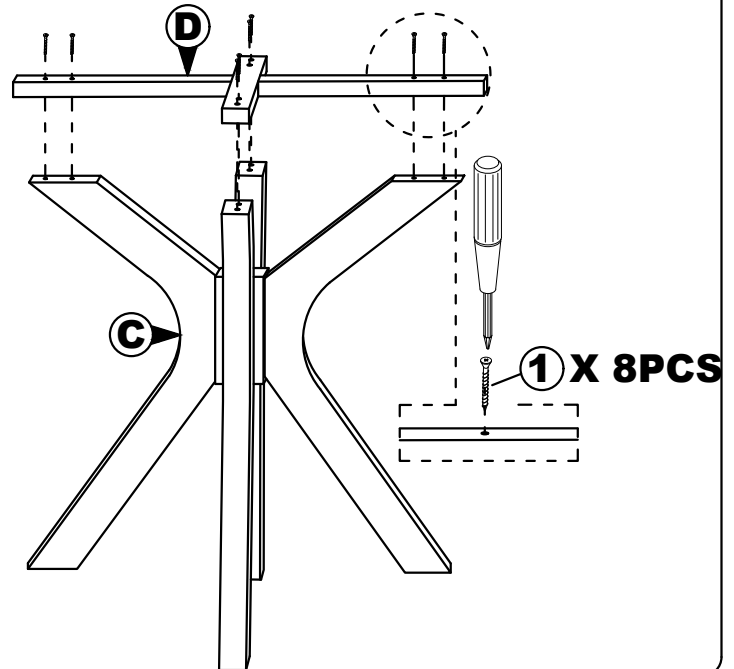

ASSEMBLY INSTRUCTION

Read this instruction carefully. Remove all wrapping material, staples and straps from the carton. See hardware and furniture part list For guidance. Be sure you have all wooden furniture parts on a clean and flat soft surface, such as a carpet or rug, to prevent from being scratched. Follow the figure to start assembling.

CAUTION :

1. Do not FULLY - TIGHTEN the nut or screw until all is ready to assemble.
2. Do not OVER - TIGHTEN the nut or screw to avoid causing damages to the thread.
3. Keep all hardware part out reach of children.

NO	PART LIST	QTY
A	TABLE TOP	1 PC
B	PEDESTAL TABLE CENTER	1 PC
C	PEDESTAL LEGS	4 PCS
D	CROSS BAR 'X'	2 PCS

NO	DESCRIPTION	QTY
1	CSK SCREW M4 X 30MM	16 PCS
2	HEX. NUT	8 PCS
3	FLAT WASHER	8 PCS
4	SPANNAR	1 PC
5	ADJUSTER	4 PCS

STEP 1

STEP 2

STEP 3

STEP 4

COMPELETE
ASSEMBLE