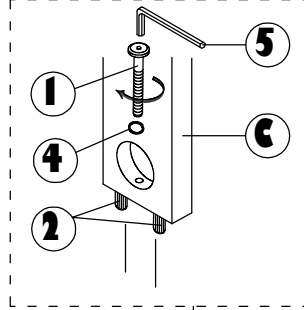

ASSEMBLY INSTRUCTION

Read this instruction carefully. Remove all wrapping material, staples and straps from the carton.

See hardware and furniture part list

For guidance. Be sure you have all wooden furniture parts on a clean and flat soft surface, such as a carpet or rug, to prevent from being scratched. Follow the figure to start assembling.

CAUTION :

1. Do not FULLY - TIGHTEN the nut or screw untill all is ready to assemble.
2. Do not OVER - TIGHTEN the nut or screw to avoid causing damages to the thread.
3. Keep all hardware part out reach of children.

NO	PART LIST	QTY
A	BACK REST	1 PC
B	FRONT LEG	1 PC
C	SIDE RAIL	2 PCS
D	CUSHION SEAT	1 PC

NO	DESCRIPTION	QTY
1	JCBC SCREW M6 X 50MM	6 PCS
2	WOOD DOWEL Ø8 x 30MM	4 PCS
3	CSK SCREW M4 x 30MM	3 PCS
4	SPRNG WASHER M6	6 PCS
5	M4 ALLEN KEY	1 PC

STEP 1