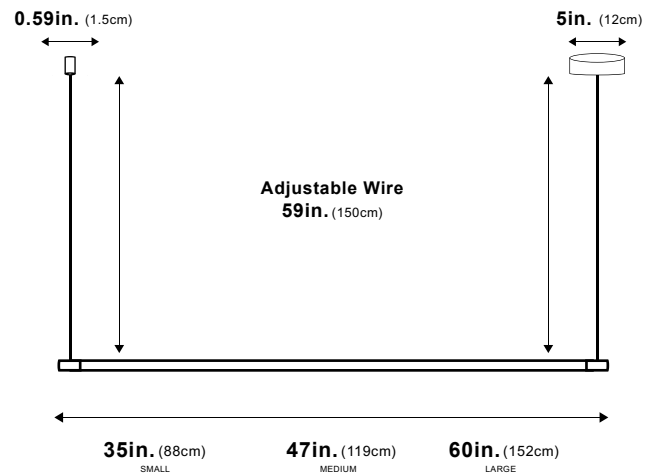

Leger Minimalist Pendant

The Minimalist Pendant is a modern lighting fixture with clean lines and a simple design, perfect for both home and business spaces. It provides gentle, concentrated light and blends form and function, making it a great choice for those seeking contemporary lighting solutions. Made from high-quality materials.

Dimensions	3 Sizes available (S,M,L) S: 35"x59" M: 47"x59" L: 60"x59"
Weight	4kg, 5kg, 5.5kg
Materials & Finish	Iron + Plastic
Illumination	Voltage: 110-240V Suitable for all countries Type: LED Wattage: See table
Certification	
Location Listed	Dry
Power Source	Hardwired
Lead Time	4-7 Days

Dimensions	Emitting Color	Lumens	Watts	Dimmable?
Small (35" x 59")	Warm, Warm White, Cold White	440	5W	No
Medium (47" x 59")	Warm, Warm White, Cold White	640	5W	No
Large (60" x 59")	Warm, Warm White, Cold White	800	5W	No