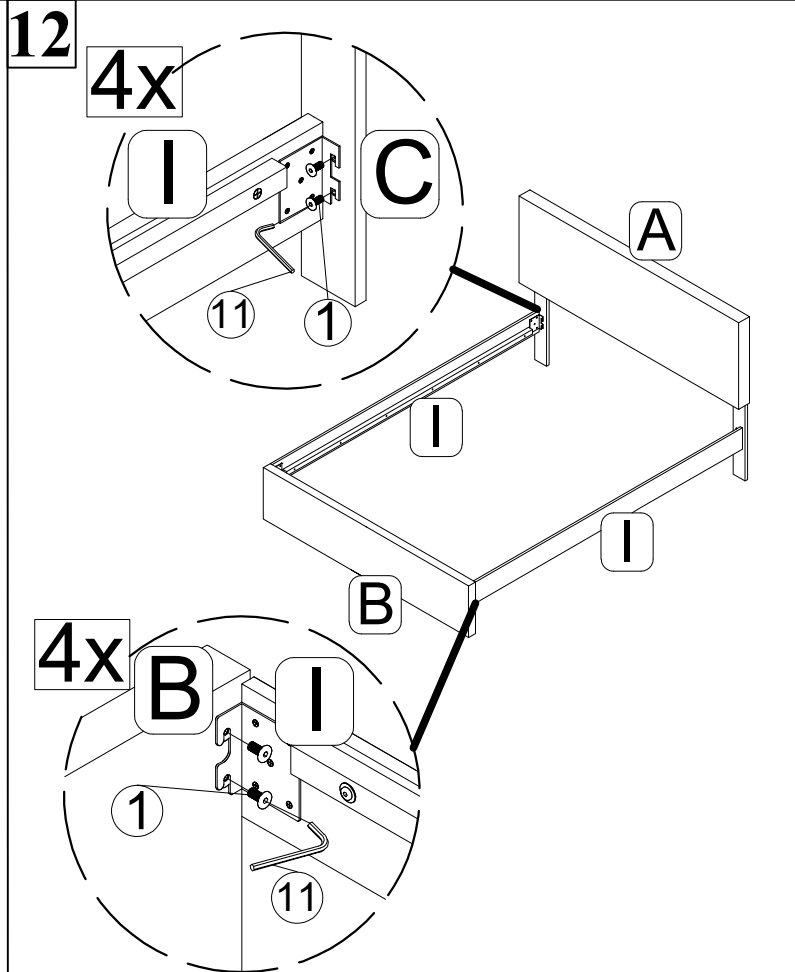

Assembly Step - Bed

Completed
Bed Assemble