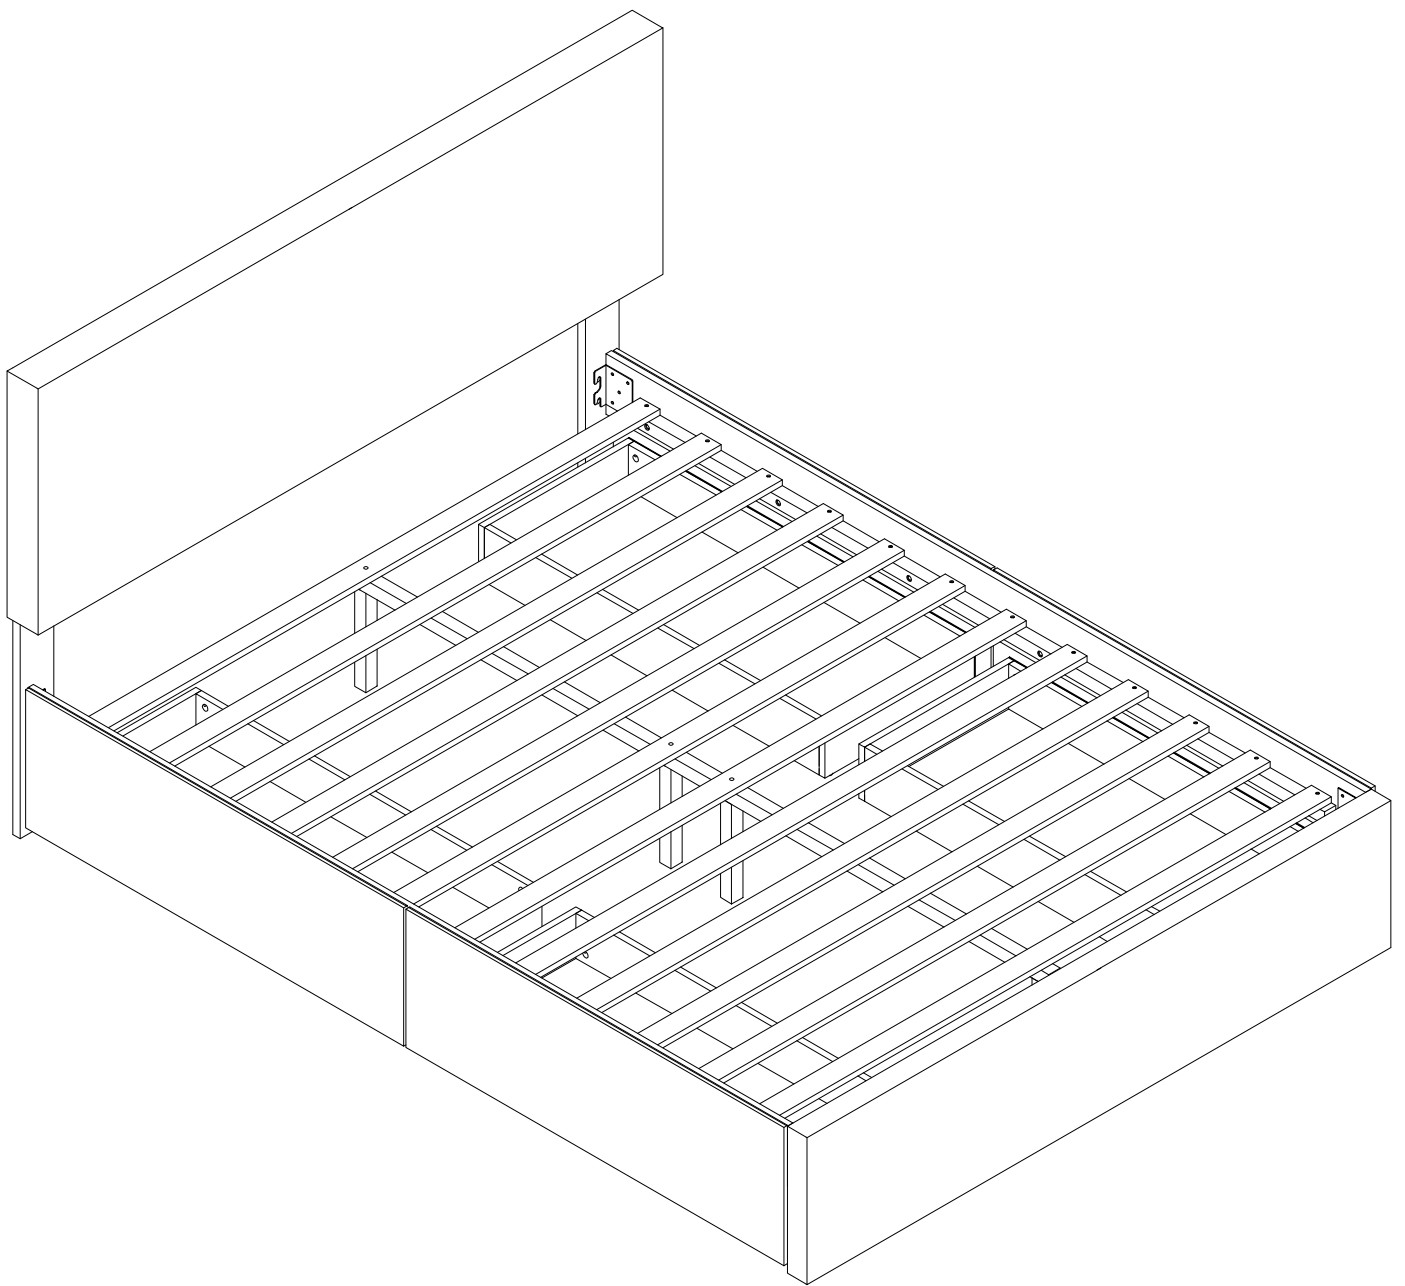

ASSEMBLY INSTRUCTION (WF309663/WF309664)

Part List (Box 1-WF309663)

A

HEADBOARD - 1pcs

B

FOOTBOARD - 1pcs

C

HEADBOARD LEG - 2pcs

D

DRAWER PANEL (FRONT) - 4pcs

E

DRAWER PANEL (BACK) - 4pcs

F

DRAWER PANEL (SIDE) - 8pcs

G

DRAWER PANEL (BOTTOM CENTER) - 4pcs

H

DRAWER BOTTOM FRAME - 4pcs

Part List (Box 2- WF309664)

I

SIDE PANEL - 2pcs

J

DRAWER BOTTOM SIDE SUPPORT - 8pcs

K

DRAWER CUSHION - 4pcs

L

WOODEN SUPPORT LEG - 4pcs

M

STRAIGHT SLAT WITH HOLE - 4pcs

N

STRAIGHT SLAT - 8pcs

O