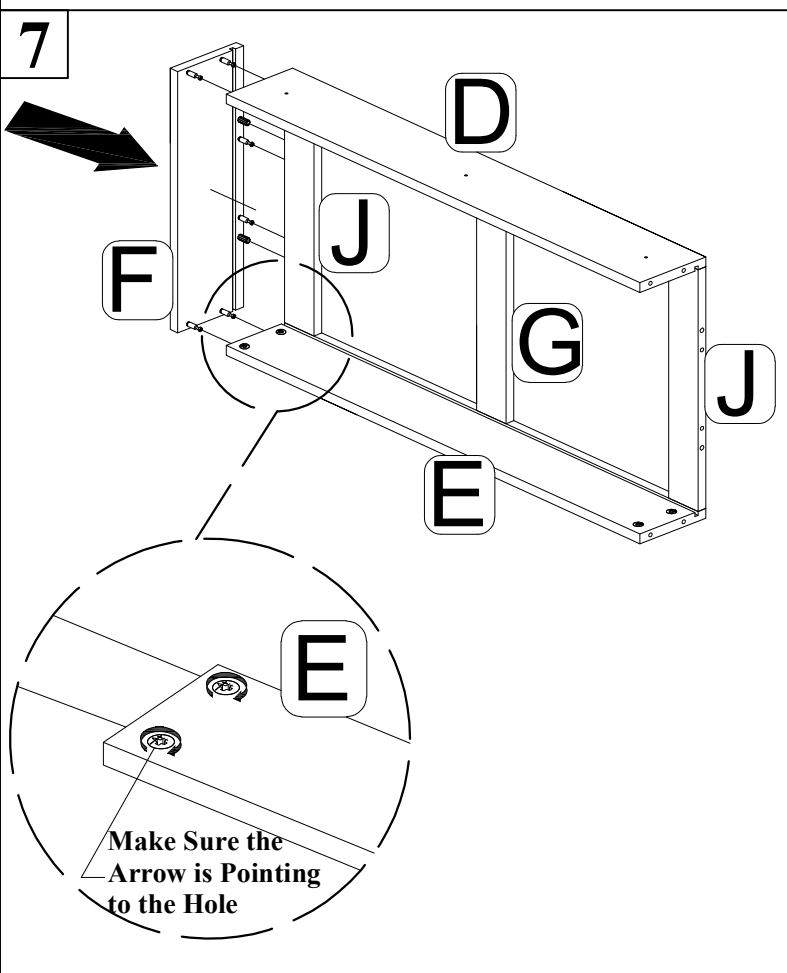

CENTER WOOD BASE - 1pcs

Hardware List (WF309663)

<p>1</p>  <p>JCBB M8 x 16mm (8 pcs)</p>	<p>2</p>  <p>JCBC M6 x 35mm (6 pcs)</p>	<p>3</p>  <p>JCBC M6 x 60mm (4 pcs)</p>
<p>4</p>  <p>M6 Flat Washer (6 pcs)</p>	<p>5</p>  <p>CSK SCREW M4 x 30mm (36pcs)</p>	<p>6</p>  <p>CSK SCREW M3.5 x 15mm (32pcs)</p>
<p>7</p>  <p>MINI FIX HOUSING M9.5 X 15mm (72pcs)</p>	<p>8</p>  <p>MINI FIX BOLT M6 X 30mm (72pcs)</p>	<p>9</p>  <p>WOOD DOWEL M6 X 30mm (40pcs)</p>
<p>10</p>  <p>Allen Key M4 (1pcs)</p>	<p>11</p>  <p>Allen Key M5 (1pcs)</p>	<p>12</p>  <p>BASE GLIDE (4pcs)</p>
<p>13</p>  <p>WHEEL (16pcs)</p>	 <p>Assembly Tools Required (Not Included)</p>	

Assembly Step - Drawer

1

2

3

4

Assembly Step - Drawer

Assembly Step - Drawer

9