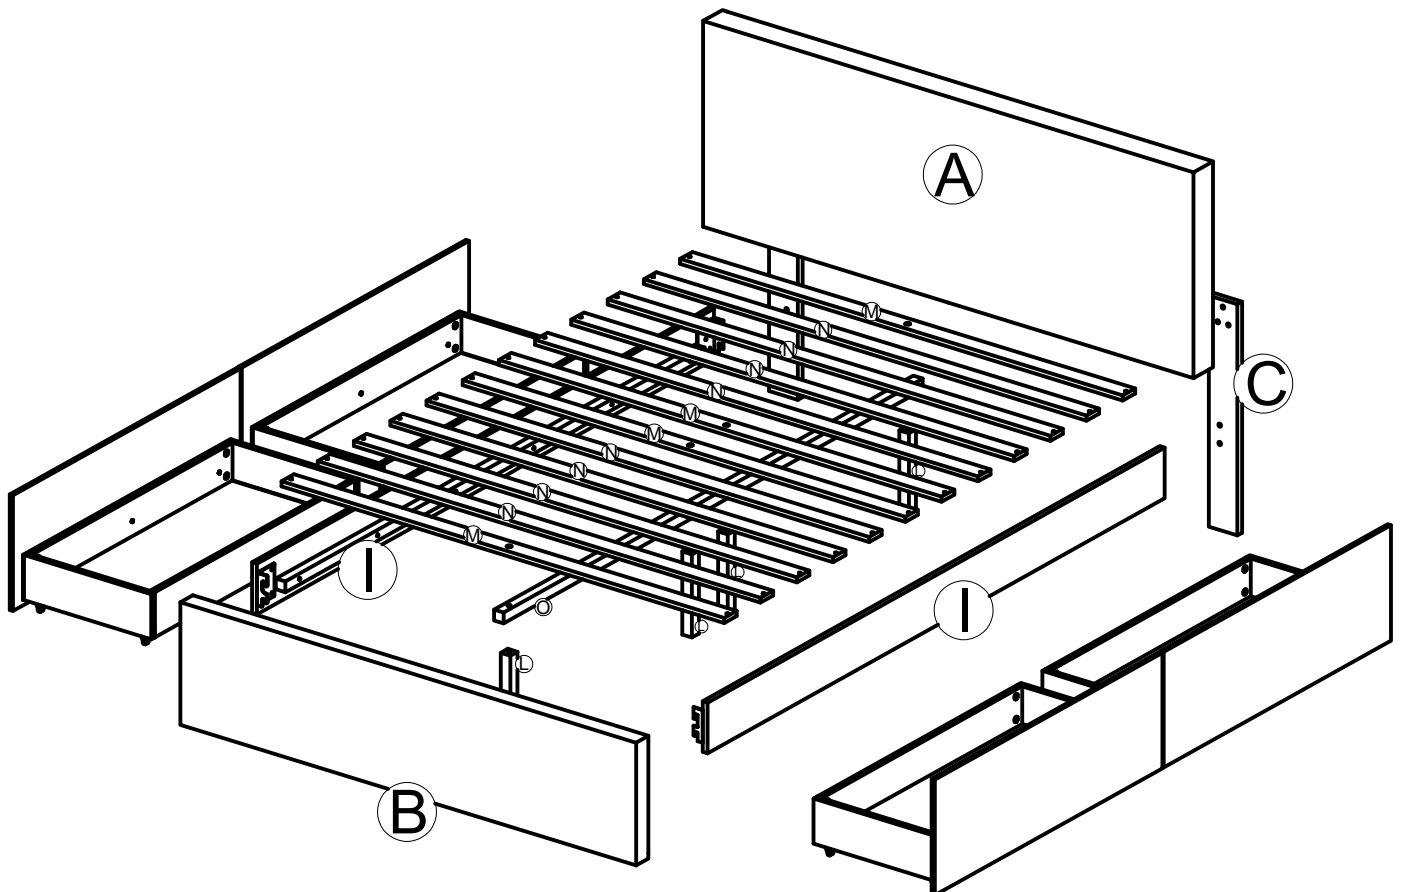

ASSEMBLY INSTRUCTION (WF309663/WF309664)

Part List (Box 1-WF309663)

A

HEADBOARD - 1pcs

B

FOOTBOARD - 1pcs

C

HEADBOARD LEG - 2pcs

D

DRAWER PANEL (FRONT) - 4pcs

E

DRAWER PANEL (BACK) - 4pcs

F

DRAWER PANEL (SIDE) - 8pcs

G

DRAWER PANEL (BOTTOM CENTER) - 4pcs

H

DRAWER BOTTOM FRAME - 4pcs

Part List (Box 2- WF309664)

I

SIDE PANEL - 2pcs

J

DRAWER BOTTOM SIDE SUPPORT - 8pcs

K

DRAWER CUSHION - 4pcs

L

WOODEN SUPPORT LEG - 4pcs

M

STRAIGHT SLAT WITH HOLE - 4pcs

N

STRAIGHT SLAT - 8pcs

O