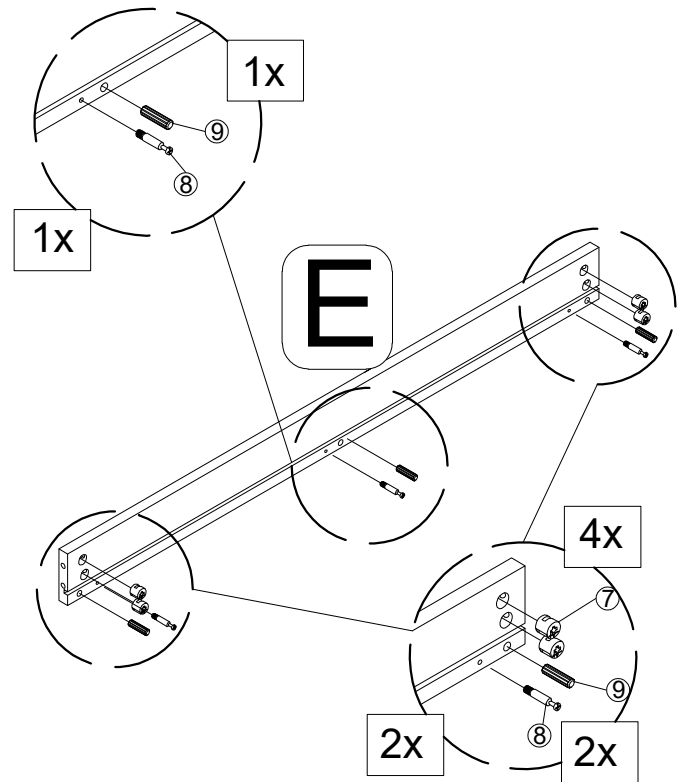

ASSEMBLY INSTRUCTION (WF309663/WF309664)

Part List (Box 1-WF309663)

A

HEADBOARD - 1pcs

B

FOOTBOARD - 1pcs

C

HEADBOARD LEG - 2pcs

CENTER WOOD BASE - 1pcs

Hardware List (WF309663)

<p>1</p>  <p>JCBB M8 x 16mm (8 pcs)</p>	<p>2</p>  <p>JCBC M6 x 35mm (6 pcs)</p>	<p>3</p>  <p>JCBC M6 x 60mm (4 pcs)</p>
<p>4</p>  <p>M6 Flat Washer (6 pcs)</p>	<p>5</p>  <p>CSK SCREW M4 x 30mm (36pcs)</p>	<p>6</p>  <p>CSK SCREW M3.5 x 15mm (32pcs)</p>
<p>7</p>  <p>MINI FIX HOUSING M9.5 X 15mm (72pcs)</p>	<p>8</p>  <p>MINI FIX BOLT M6 X 30mm (72pcs)</p>	<p>9</p>  <p>WOOD DOWEL M6 X 30mm (40pcs)</p>
<p>10</p>  <p>Allen Key M4 (1pcs)</p>	<p>11</p>  <p>Allen Key M5 (1pcs)</p>	<p>12</p>  <p>BASE GLIDE (4pcs)</p>
<p>13</p>  <p>WHEEL (16pcs)</p>	 <p>Assembly Tools Required (Not Included)</p>	

Assembly Step - Drawer

1

2

3

4

Assembly Step - Drawer

Assembly Step - Drawer

9