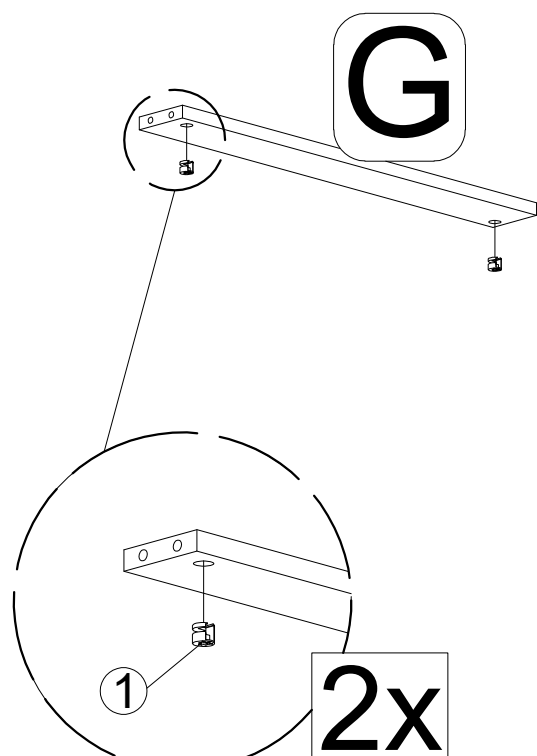

ASSEMBLY INSTRUCTION (WF309663/WF309664)

Part List (Box 1-WF309663)

A

HEADBOARD - 1pcs

B

FOOTBOARD - 1pcs

C

HEADBOARD LEG - 2pcs

H

DRAWER BOTTOM FRAME - 4pcs

Part List (Box 2- WF309664)

I

SIDE PANEL - 2pcs

J

DRAWER BOTTOM SIDE SUPPORT - 8pcs

K

CENTER WOOD BASE - 1pcs

Hardware List (WF309663)

<p>1</p>  <p>JCBB M8 x 16mm (8 pcs)</p>	<p>2</p>  <p>JCBC M6 x 35mm (6 pcs)</p>	<p>3</p>  <p>JCBC M6 x 60mm (4 pcs)</p>
<p>4</p>  <p>M6 Flat Washer (6 pcs)</p>	<p>5</p>  <p>CSK SCREW M4 x 30mm (36pcs)</p>	<p>6</p>  <p>CSK SCREW M3.5 x 15mm (32pcs)</p>
<p>7</p>  <p>MINI FIX HOUSING M9.5 X 15mm (72pcs)</p>	<p>8</p>  <p>MINI FIX BOLT M6 X 30mm (72pcs)</p>	<p>9</p>  <p>WOOD DOWEL M6 X 30mm (40pcs)</p>
<p>10</p>  <p>Allen Key M4 (1pcs)</p>	<p>11</p>  <p>Allen Key M5 (1pcs)</p>	<p>12</p>  <p>BASE GLIDE (4pcs)</p>
<p>13</p>  <p>WHEEL (16pcs)</p>	 <p>Assembly Tools Required (Not Included)</p>	

Assembly Step - Drawer

1

2

3

4

Assembly Step - Drawer

Assembly Step - Drawer

9