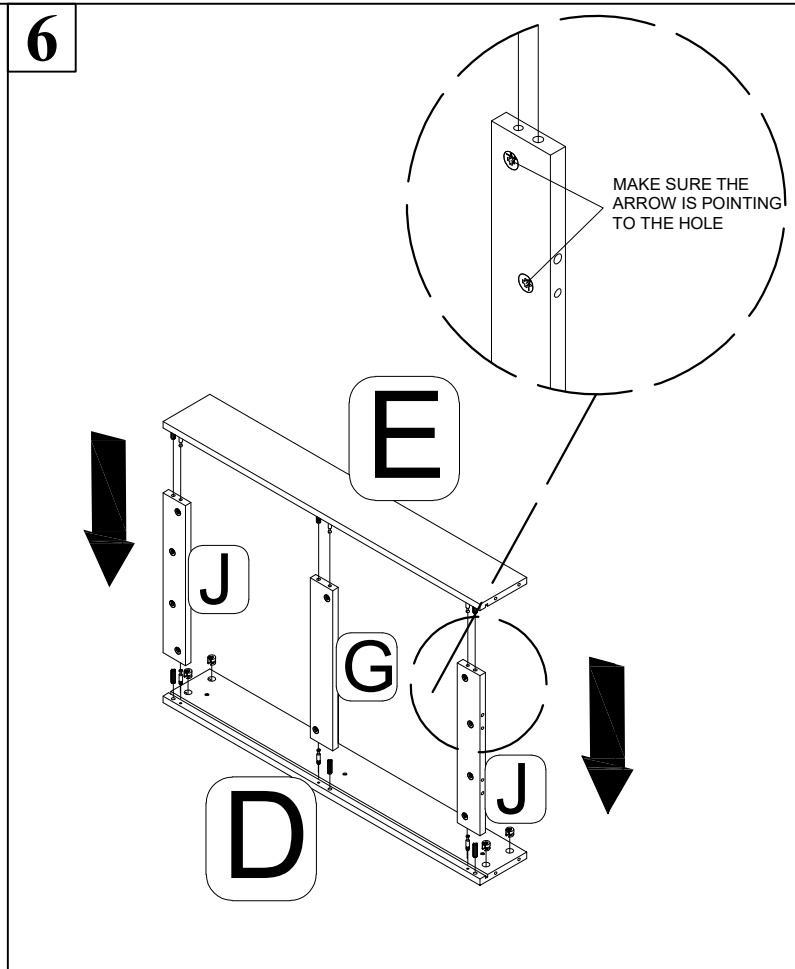

ASSEMBLY INSTRUCTION (WF309663/WF309664)

Part List (Box 1-WF309663)

A

HEADBOARD - 1pcs

B

FOOTBOARD - 1pcs

C

HEADBOARD LEG - 2pcs

CENTER WOOD BASE - 1pcs

Hardware List (WF309663)

<p>1</p>  <p>JCBB M8 x 16mm (8 pcs)</p>	<p>2</p>  <p>JCBC M6 x 35mm (6 pcs)</p>	<p>3</p>  <p>JCBC M6 x 60mm (4 pcs)</p>
<p>4</p>  <p>M6 Flat Washer (6 pcs)</p>	<p>5</p>  <p>CSK SCREW M4 x 30mm (36pcs)</p>	<p>6</p>  <p>CSK SCREW M3.5 x 15mm (32pcs)</p>
<p>7</p>  <p>MINI FIX HOUSING M9.5 X 15mm (72pcs)</p>	<p>8</p>  <p>MINI FIX BOLT M6 X 30mm (72pcs)</p>	<p>9</p>  <p>WOOD DOWEL M6 X 30mm (40pcs)</p>
<p>10</p>  <p>Allen Key M4 (1pcs)</p>	<p>11</p>  <p>Allen Key M5 (1pcs)</p>	<p>12</p>  <p>BASE GLIDE (4pcs)</p>
<p>13</p>  <p>WHEEL (16pcs)</p>	 <p>Assembly Tools Required (Not Included)</p>	

Assembly Step - Drawer

1

2

3

4

Assembly Step - Drawer

Assembly Step - Drawer

9