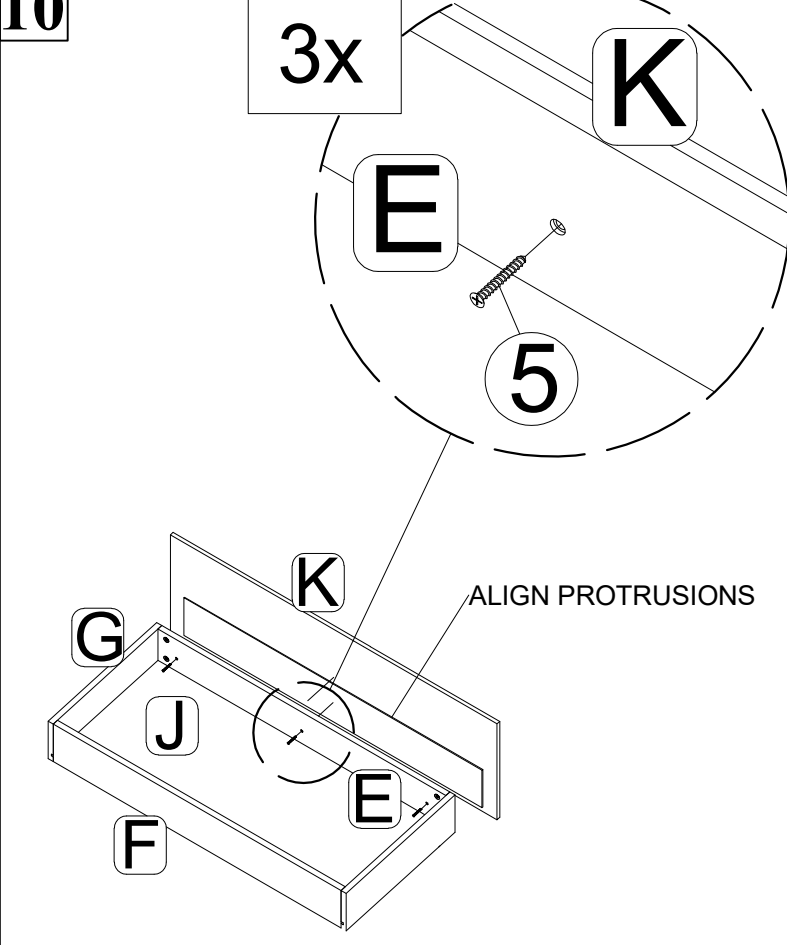

Completed Drawer Assemble
Need to Repeat (4x)