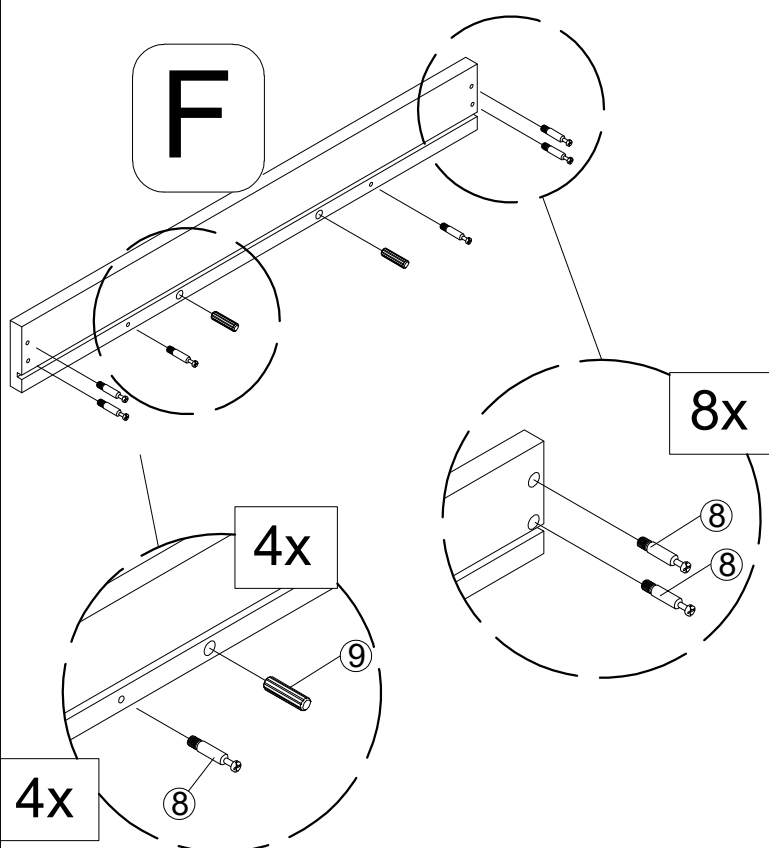

CENTER WOOD BASE - 1pcs

Hardware List (WF309663)

<p>1</p>  <p>JCBB M8 x 16mm (8 pcs)</p>	<p>2</p>  <p>JCBC M6 x 35mm (6 pcs)</p>	<p>3</p>  <p>JCBC M6 x 60mm (4 pcs)</p>
<p>4</p>  <p>M6 Flat Washer (6 pcs)</p>	<p>5</p>  <p>CSK SCREW M4 x 30mm (36pcs)</p>	<p>6</p>  <p>CSK SCREW M3.5 x 15mm (32pcs)</p>
<p>7</p>  <p>MINI FIX HOUSING M9.5 X 15mm (72pcs)</p>	<p>8</p>  <p>MINI FIX BOLT M6 X 30mm (72pcs)</p>	<p>9</p>  <p>WOOD DOWEL M6 X 30mm (40pcs)</p>
<p>10</p>  <p>Allen Key M4 (1pcs)</p>	<p>11</p>  <p>Allen Key M5 (1pcs)</p>	<p>12</p>  <p>BASE GLIDE (4pcs)</p>
<p>13</p>  <p>WHEEL (16pcs)</p>	 <p>Assembly Tools Required (Not Included)</p>	

Assembly Step - Drawer

1

2

3

4

Assembly Step - Drawer

Assembly Step - Drawer

9