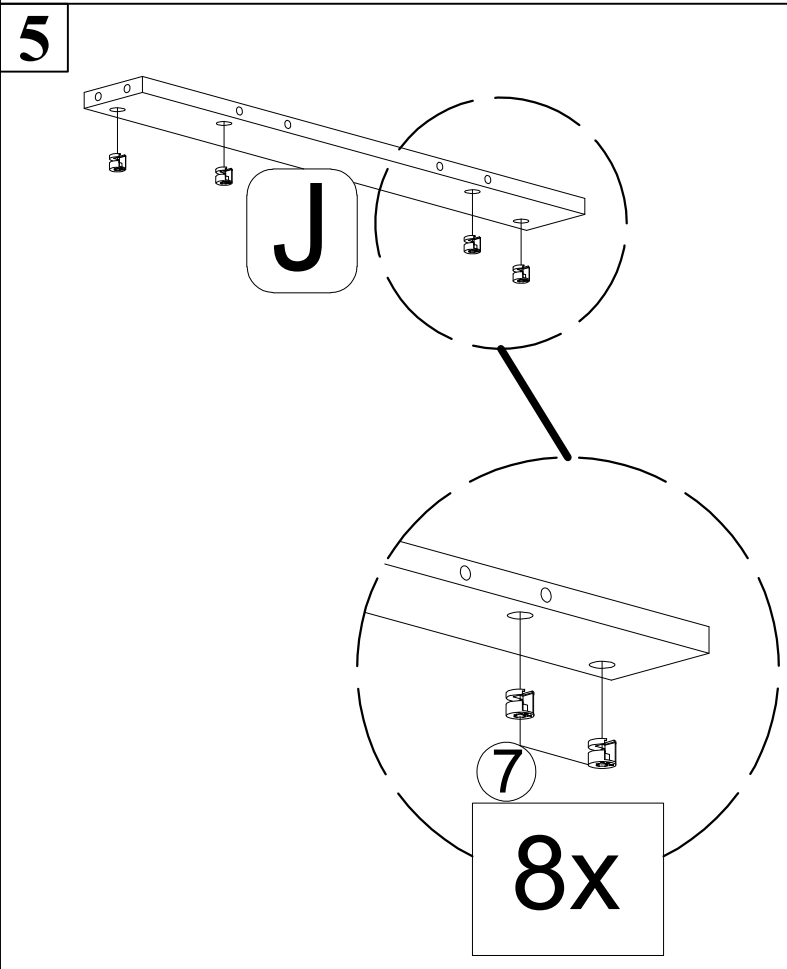

ASSEMBLY INSTRUCTION (WF309663/WF309664)

Part List (Box 1-WF309663)

A

HEADBOARD - 1pcs

B

FOOTBOARD - 1pcs

C

HEADBOARD LEG - 2pcs

H

DRAWER BOTTOM FRAME - 4pcs

Part List (Box 2- WF309664)

I

SIDE PANEL - 2pcs

J

DRAWER BOTTOM SIDE SUPPORT - 8pcs

K

CENTER WOOD BASE - 1pcs

Hardware List (WF309663)

<p>1</p>  <p>JCBB M8 x 16mm (8 pcs)</p>	<p>2</p>  <p>JCBC M6 x 35mm (6 pcs)</p>	<p>3</p>  <p>JCBC M6 x 60mm (4 pcs)</p>
<p>4</p>  <p>M6 Flat Washer (6 pcs)</p>	<p>5</p>  <p>CSK SCREW M4 x 30mm (36pcs)</p>	<p>6</p>  <p>CSK SCREW M3.5 x 15mm (32pcs)</p>
<p>7</p>  <p>MINI FIX HOUSING M9.5 X 15mm (72pcs)</p>	<p>8</p>  <p>MINI FIX BOLT M6 X 30mm (72pcs)</p>	<p>9</p>  <p>WOOD DOWEL M6 X 30mm (40pcs)</p>
<p>10</p>  <p>Allen Key M4 (1pcs)</p>	<p>11</p>  <p>Allen Key M5 (1pcs)</p>	<p>12</p>  <p>BASE GLIDE (4pcs)</p>
<p>13</p>  <p>WHEEL (16pcs)</p>	 <p>Assembly Tools Required (Not Included)</p>	

Assembly Step - Drawer

1

2

3

4

Assembly Step - Drawer

Assembly Step - Drawer

9