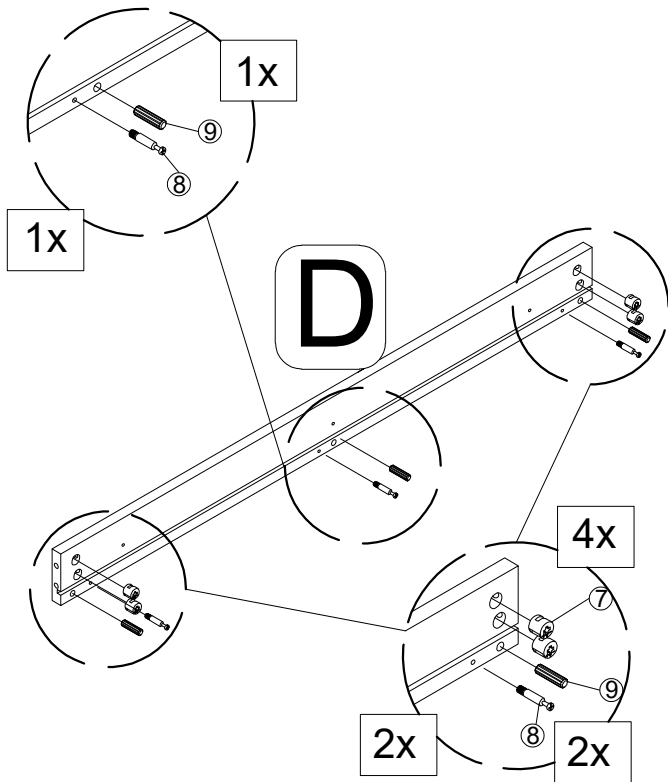

Assembly Step - Drawer

1