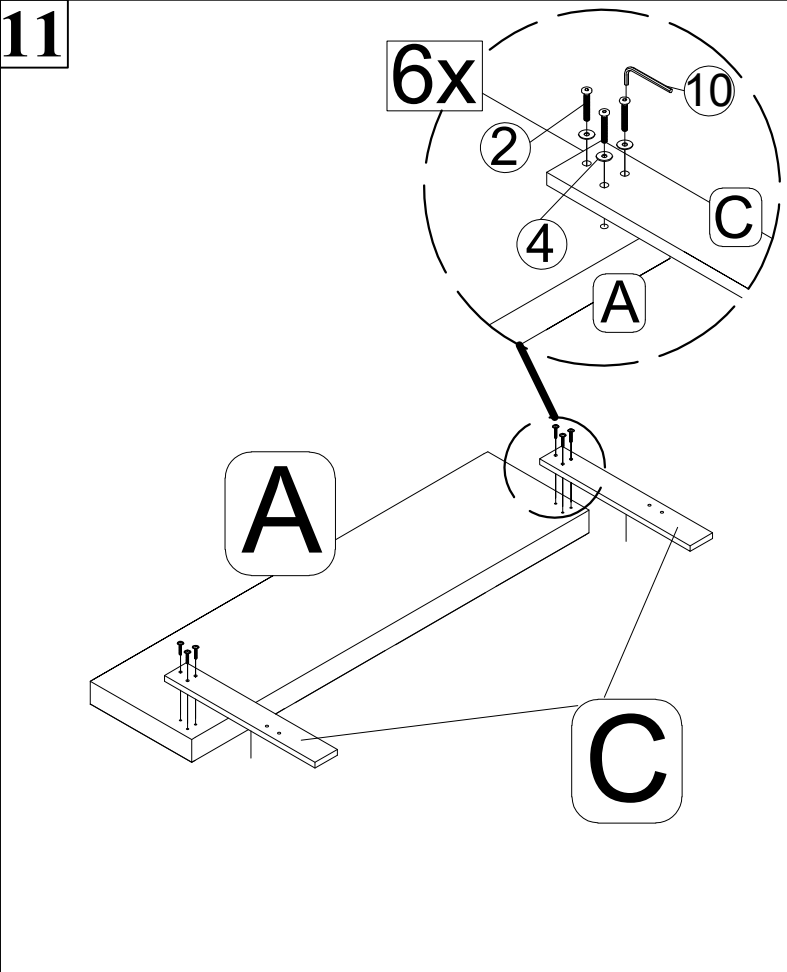

Assembly Step - Bed

Completed
Bed Assemble