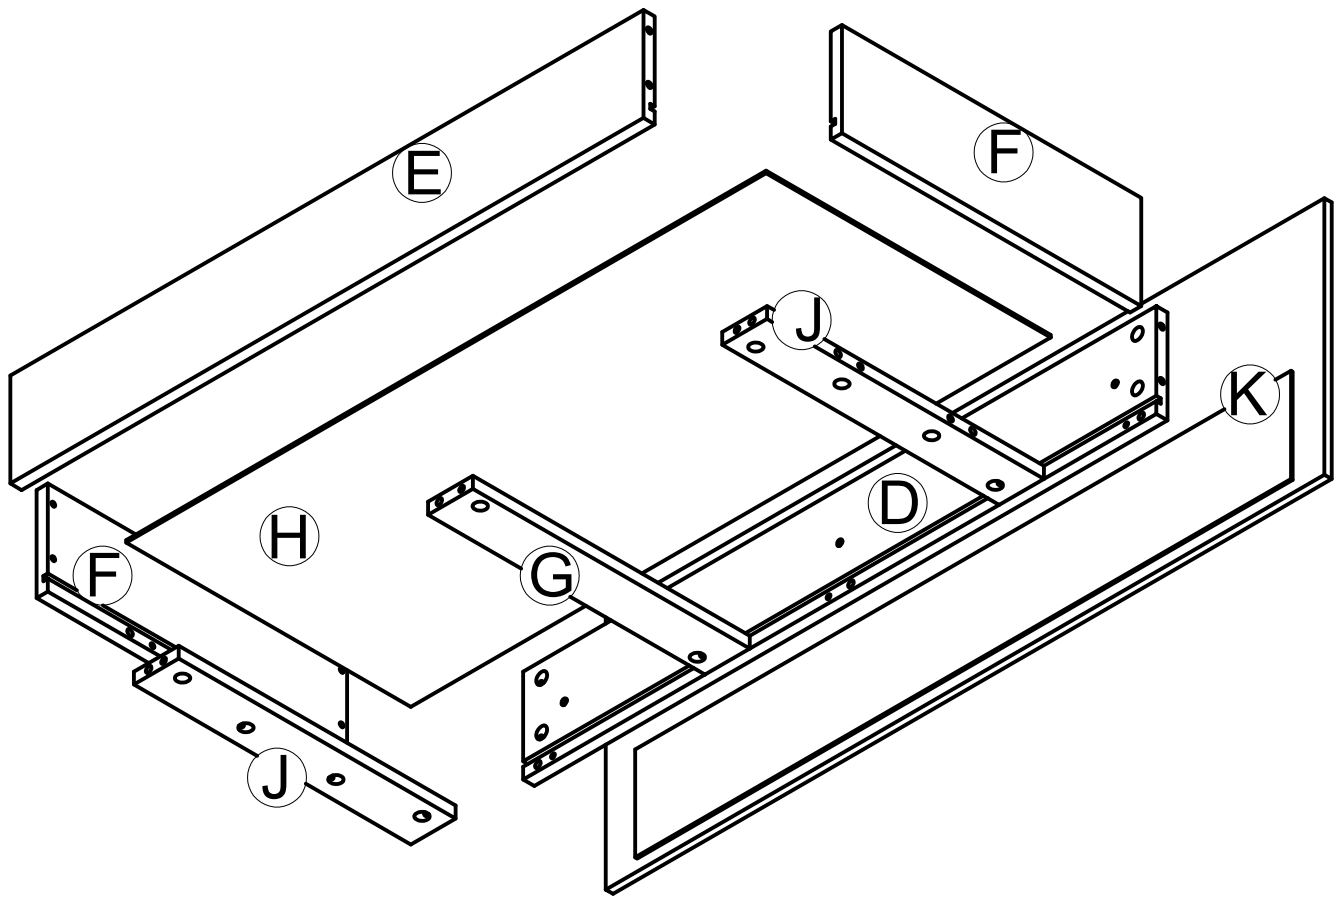

ASSEMBLY INSTRUCTION (WF309663/WF309664)

Part List (Box 1-WF309663)

A

HEADBOARD - 1pcs

B

FOOTBOARD - 1pcs

C

HEADBOARD LEG - 2pcs

D

DRAWER PANEL (FRONT) - 4pcs

E

DRAWER PANEL (BACK) - 4pcs

F

DRAWER PANEL (SIDE) - 8pcs

G

DRAWER PANEL (BOTTOM CENTER) - 4pcs

H

DRAWER BOTTOM FRAME - 4pcs

Part List (Box 2- WF309664)

I

SIDE PANEL - 2pcs

J

DRAWER BOTTOM SIDE SUPPORT - 8pcs

K