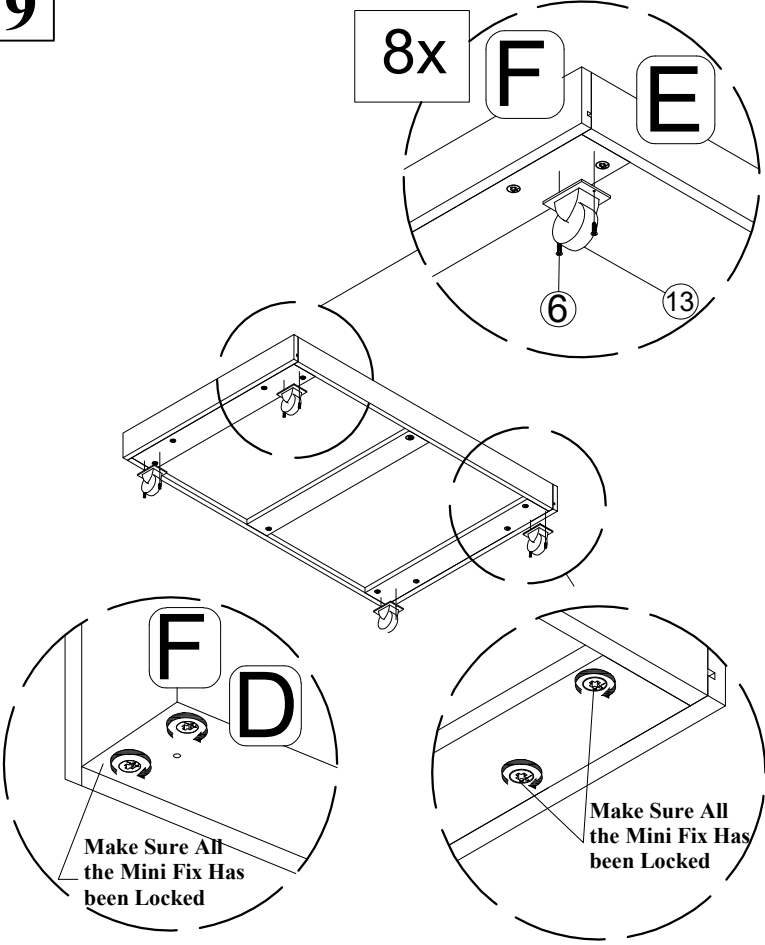

ASSEMBLY INSTRUCTION (WF309663/WF309664)

Part List (Box 1-WF309663)

A

HEADBOARD - 1pcs

B

FOOTBOARD - 1pcs

C

HEADBOARD LEG - 2pcs

CENTER WOOD BASE - 1pcs

Hardware List (WF309663)

<p>1</p>  <p>JCBB M8 x 16mm (8 pcs)</p>	<p>2</p>  <p>JCBC M6 x 35mm (6 pcs)</p>	<p>3</p>  <p>JCBC M6 x 60mm (4 pcs)</p>
<p>4</p>  <p>M6 Flat Washer (6 pcs)</p>	<p>5</p>  <p>CSK SCREW M4 x 30mm (36pcs)</p>	<p>6</p>  <p>CSK SCREW M3.5 x 15mm (32pcs)</p>
<p>7</p>  <p>MINI FIX HOUSING M9.5 X 15mm (72pcs)</p>	<p>8</p>  <p>MINI FIX BOLT M6 X 30mm (72pcs)</p>	<p>9</p>  <p>WOOD DOWEL M6 X 30mm (40pcs)</p>
<p>10</p>  <p>Allen Key M4 (1pcs)</p>	<p>11</p>  <p>Allen Key M5 (1pcs)</p>	<p>12</p>  <p>BASE GLIDE (4pcs)</p>
<p>13</p>  <p>WHEEL (16pcs)</p>	 <p>Assembly Tools Required (Not Included)</p>	

Assembly Step - Drawer

1

2

3

4

Assembly Step - Drawer

Assembly Step - Drawer

9