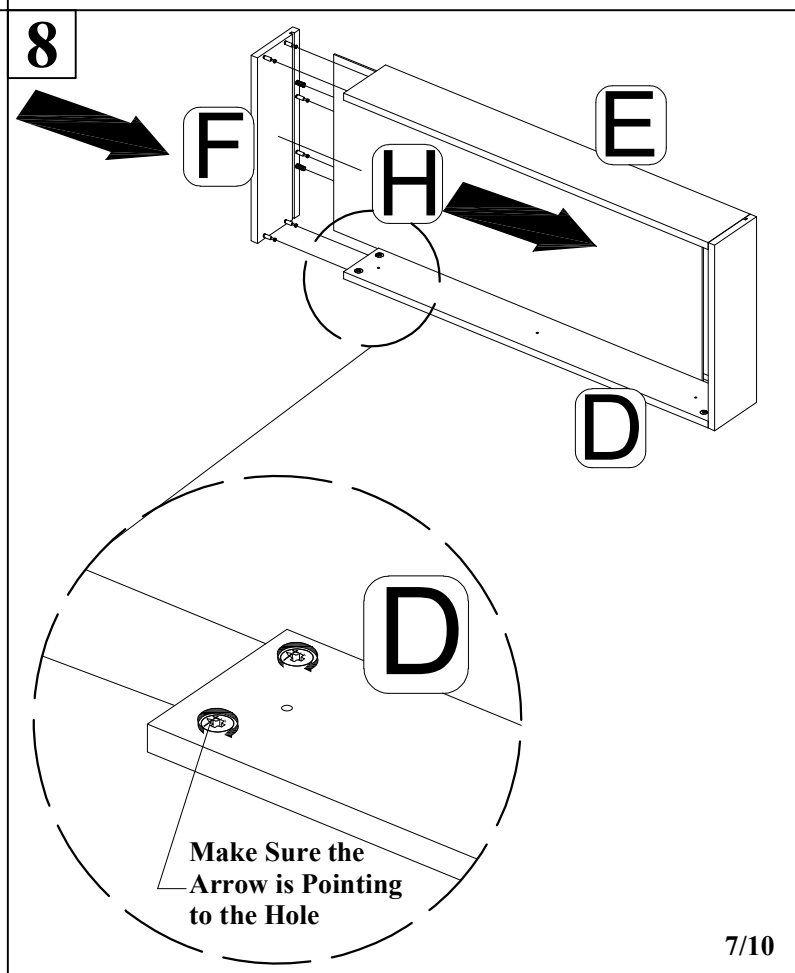

CENTER WOOD BASE - 1pcs

Hardware List (WF309663)

<p>1</p>  <p>JCBB M8 x 16mm (8 pcs)</p>	<p>2</p>  <p>JCBC M6 x 35mm (6 pcs)</p>	<p>3</p>  <p>JCBC M6 x 60mm (4 pcs)</p>
<p>4</p>  <p>M6 Flat Washer (6 pcs)</p>	<p>5</p>  <p>CSK SCREW M4 x 30mm (36pcs)</p>	<p>6</p>  <p>CSK SCREW M3.5 x 15mm (32pcs)</p>
<p>7</p>  <p>MINI FIX HOUSING M9.5 X 15mm (72pcs)</p>	<p>8</p>  <p>MINI FIX BOLT M6 X 30mm (72pcs)</p>	<p>9</p>  <p>WOOD DOWEL M6 X 30mm (40pcs)</p>
<p>10</p>  <p>Allen Key M4 (1pcs)</p>	<p>11</p>  <p>Allen Key M5 (1pcs)</p>	<p>12</p>  <p>BASE GLIDE (4pcs)</p>
<p>13</p>  <p>WHEEL (16pcs)</p>	 <p>Assembly Tools Required (Not Included)</p>	

Assembly Step - Drawer

1

2

3

4

Assembly Step - Drawer

Assembly Step - Drawer

9