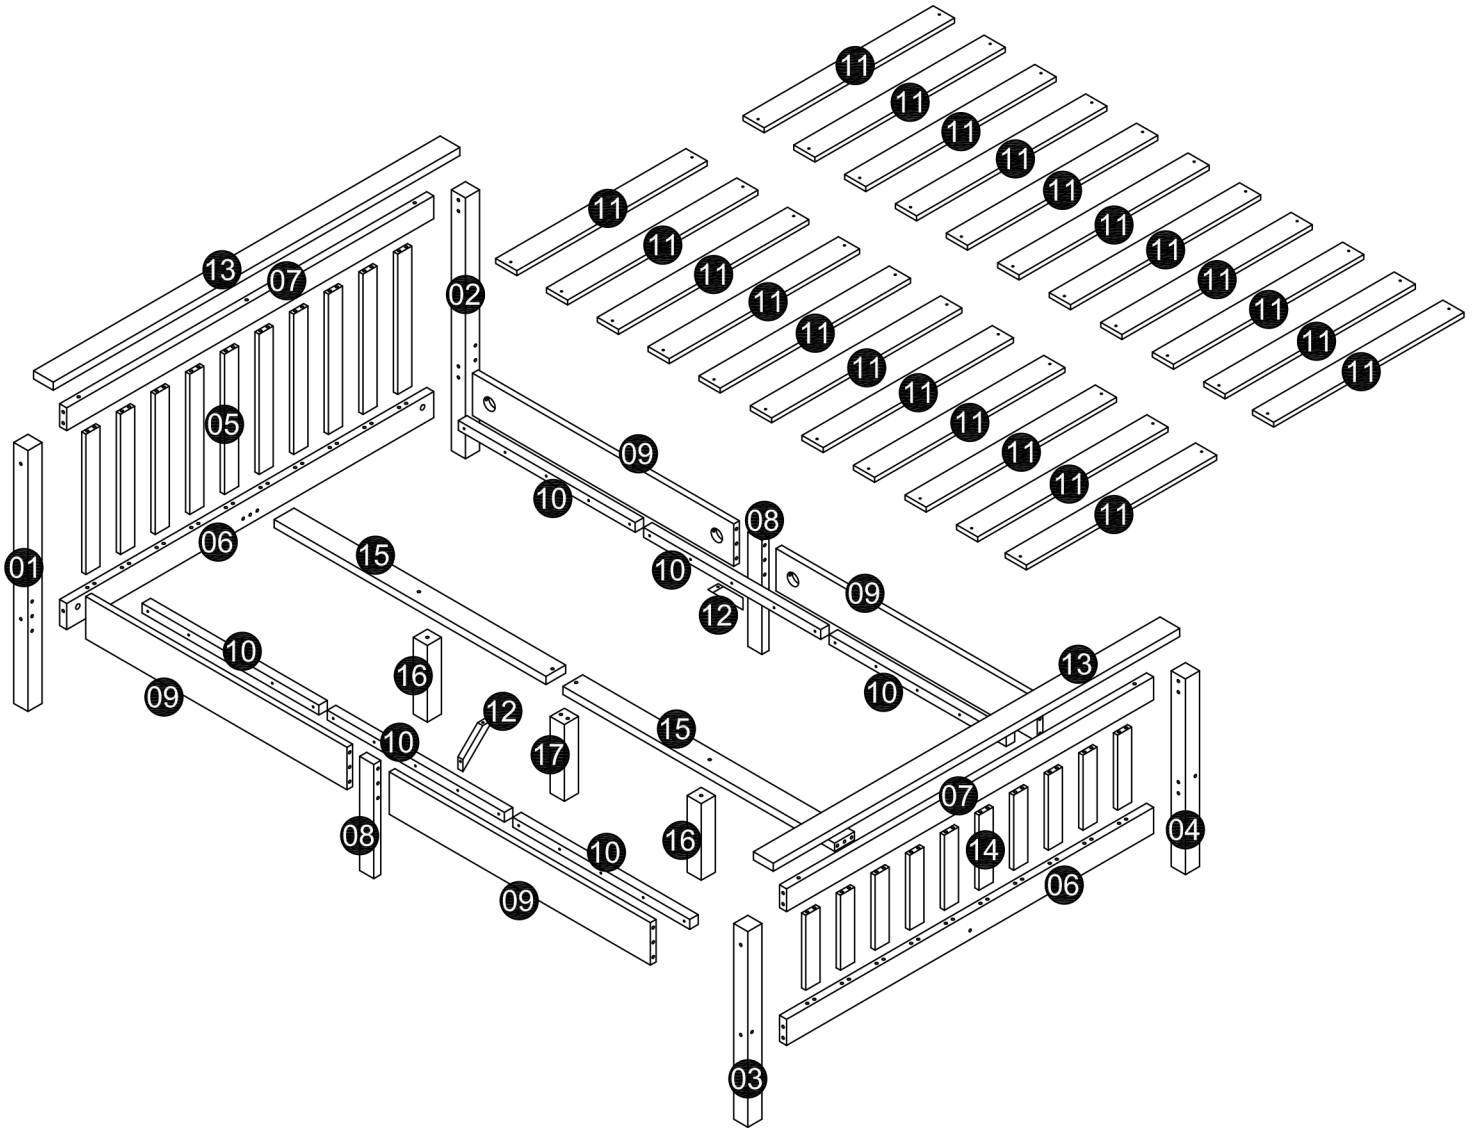

Double Bed

<p>A x108</p> 	<p>B x78</p> 	<p>C x4</p>  <p>M6 x90</p>	<p>D x10</p>  <p>M6 x70</p>	<p>E x4</p>  <p>M6 x90</p>
<p>F x4</p> 	<p>G x1</p> 	<p>H x2</p> 	<p>I x8</p> 	<p>J x8</p> 
<p>K x1</p> 	<p>L x8</p> 	<p>M x6</p> 		

PARTS LIST

NO.	QTY	DESCRIPTION
01	1	Bed leg
02	1	Bed leg
03	1	Bed leg
04	1	Bed leg
05	10	Head support
06	2	Lower cross-brace
07	2	Upper cross-brace
08	2	Side Leg

NO.	QTY	DESCRIPTION
09	4	Bed side
10	6	Bedside support
11	22	Bed slat
12	2	Side support
13	2	Head board
14	10	Tail support
15	2	Mid bar
16	2	Mid leg
17	1	Mid leg

STEP 1

STEP 2

STEP 5

STEP 6

STEP 7

STEP 8

STEP 9

STEP 10