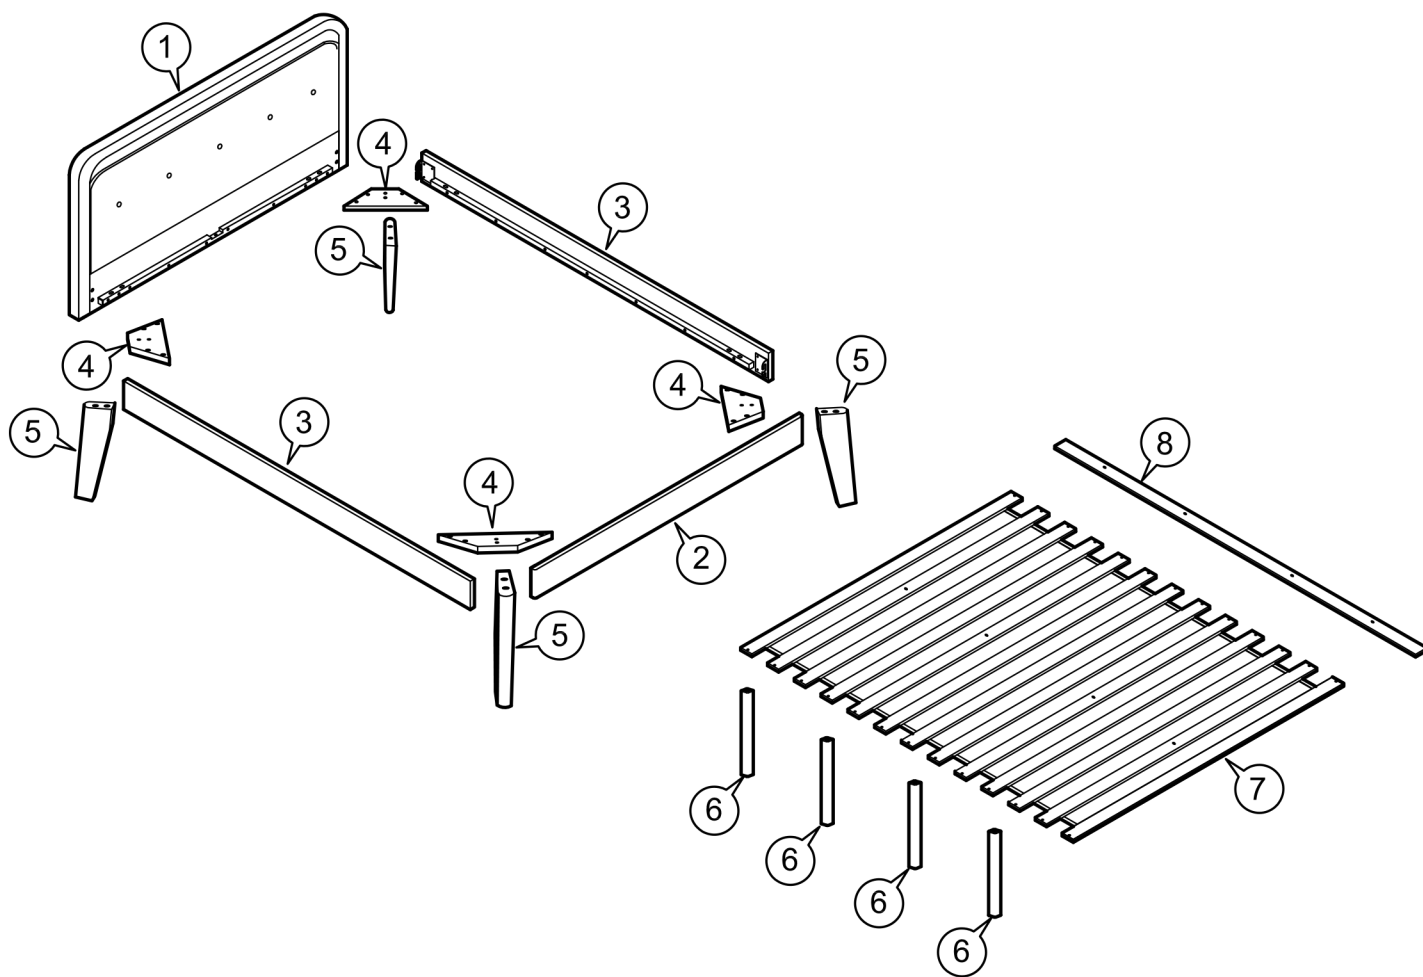

# ASSEMBLY INSTRUCTIONS

Item : Divani Queen Bed

Not Provided

2 Persons

## Part List

## Hardware List

<p>A M8 x 20mm = 8</p> 	<p>D M6 x 50mm = 20</p> 	<p>G M4 x 25mm = 26</p> 	<p>J M5 = 1</p> 
<p>B M8 x 50mm = 8</p> 	<p>E 1/4" = 16</p> 	<p>H = 4</p> 	
<p>C M6 x 30mm = 2</p> 	<p>F 5/16" = 8</p> 	<p>I M4 = 1</p> 