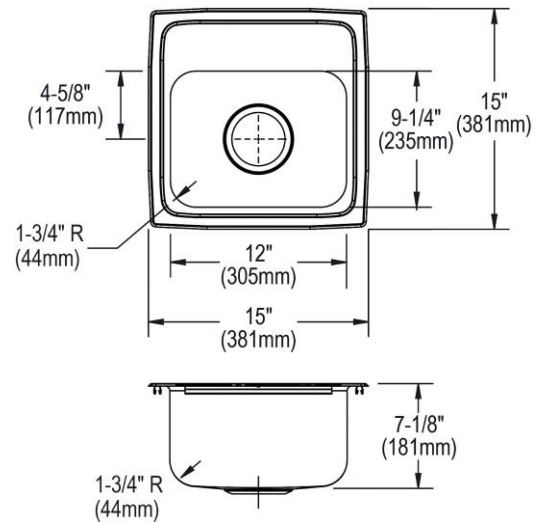

AMERICAN PRIDE. A LIFETIME TRADITION. Like your family, the Elkay family has values and traditions that endure. For almost a century, Elkay has been a family-owned and operated company, providing thousands of jobs that support our families and communities.

Product Compliance: ASME A112.19.3/CSA B45.4
Buy American Act

Sinks are listed by IAPMO® as meeting the applicable requirements of the Uniform Plumbing Code®, International Plumbing Code®, and National Plumbing Code of Canada.

[Clean and Care Manual (PDF)](#)
[Installation Instructions (PDF) - 1000005236](#)
[Warranty (PDF)](#)

Similar models are available with: Quick-Clip Mounting System, additional drain sizes