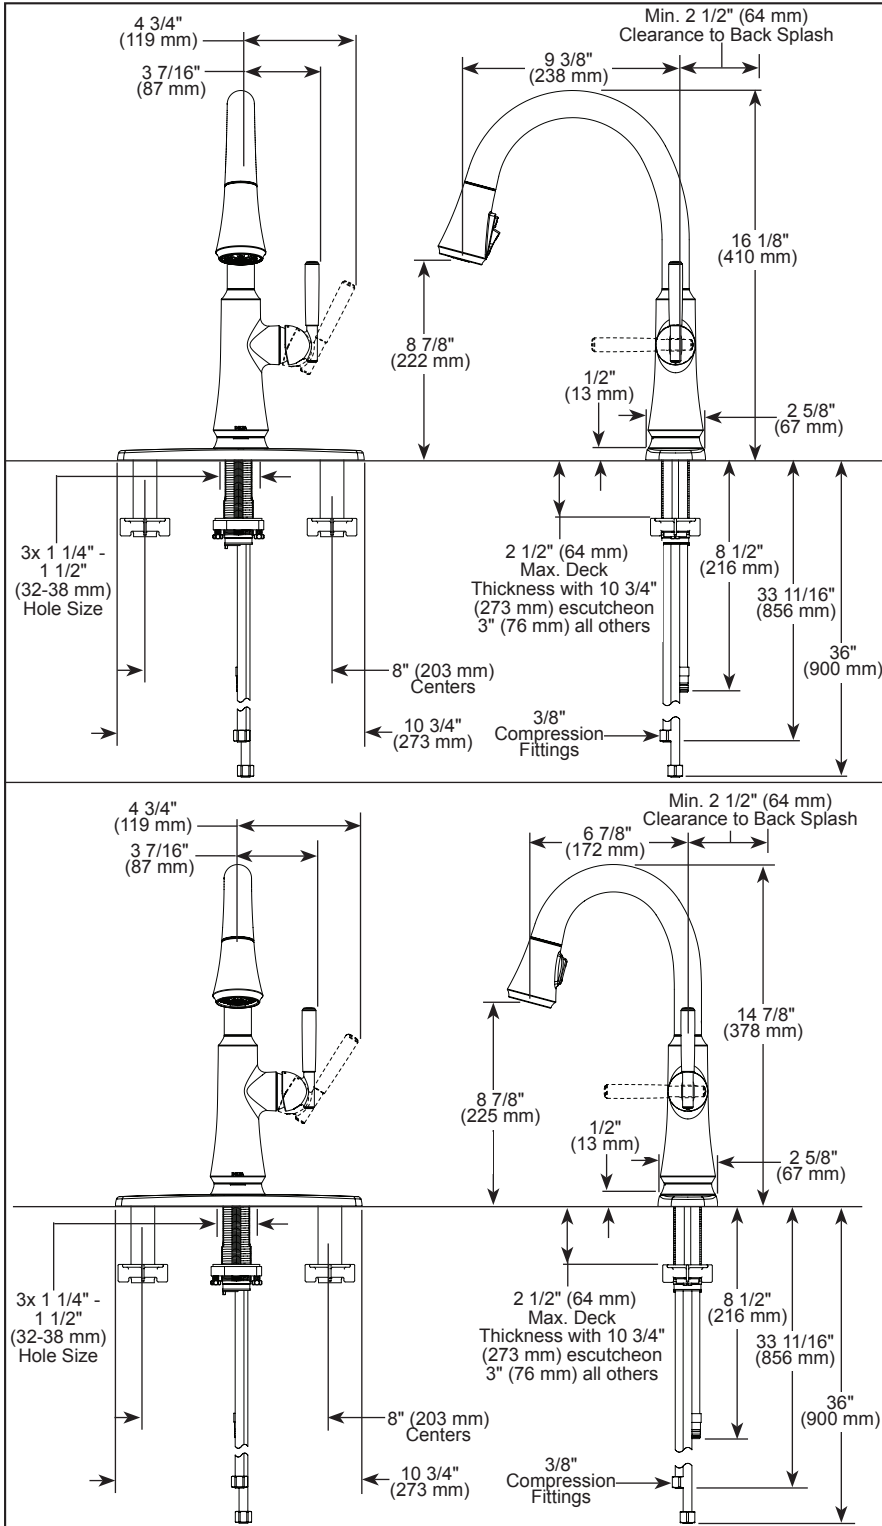

KITCHEN FAUCETS

- Coranto™ Collection
- Single Handle Pull-Down

Submitted Model No.: _____

Specific Features: _____