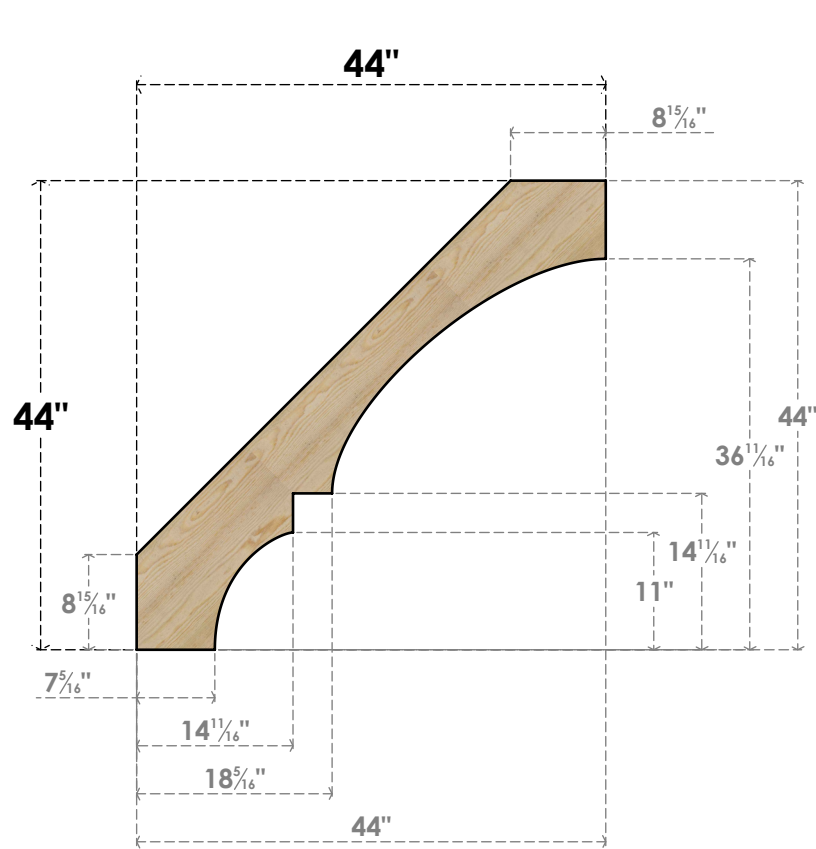

BRC06X44X44BOA00RDF

6"W X 44"D X 44"H BALBOA ROUGH SAWN BRACE, DOUGLAS FIR

SIDE

FRONT

EKENA MILLWORK
 2300 WEST MAIN ST.
 CLARKSVILLE, TX 75426
 TOLL FREE: 866-607-0453
 WWW.EKENAMILLWORK.COM

NOTES

1. INSTALLATION TO BE COMPLETED IN ACCORDANCE WITH MANUFACTURER'S SPECIFICATIONS.
2. DRAWING MAY NOT BE TO SCALE
3. THIS DRAWING IS INTENDED FOR DESIGN AND PLANNING PURPOSES ONLY.
4. ALL INFORMATION CONTAINED HEREIN WAS CURRENT AT THE TIME OF DEVELOPMENT BUT MUST BE REVIEWED AND APPROVED BY THE PRODUCT MANUFACTURER TO BE CONSIDERED ACCURATE.
5. PRODUCTS ARE NOT KILN DRIED. THIS ITEM IS UNIQUE AND WILL CONTAIN THE NATURAL VARIATIONS THAT THE WOOD SPECIES OFFERS. THIS MAY RESULT IN VARIATIONS UP TO 1/4"