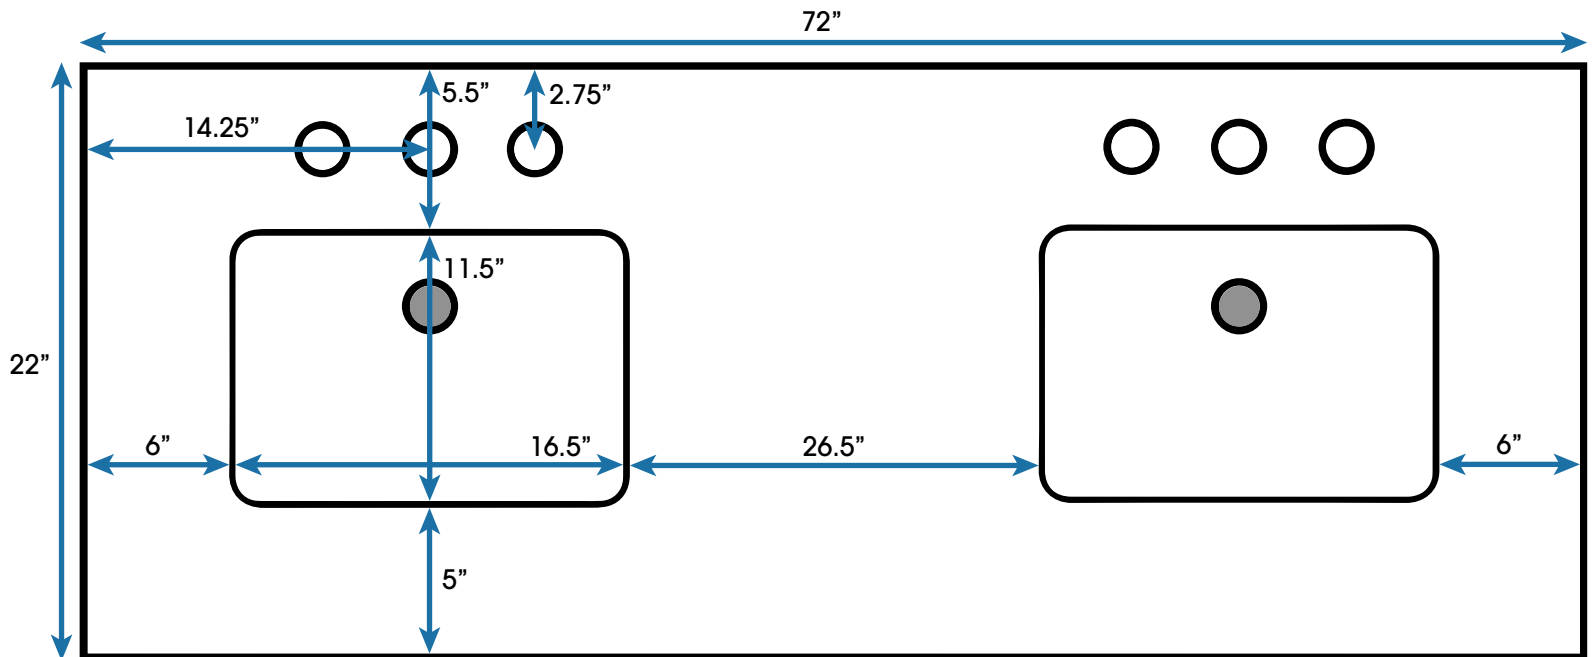

Copenhagen 72-inch Double Bath Vanity **(Top View)**

**All measurements are approximate and rounded to the nearest quarter inch
Please allow for a slight margin of error**