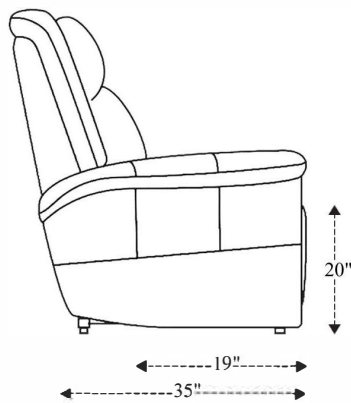

# Power Lift Recliner with Articulating Headrest

Overall Dimensions	32.5" x 35" x 42.5"
Overall Width	32.5"
Overall Depth	35"
Overall Height	42.5"
Overall Weight	107.8 lbs.
Fully Reclined	60.5"
Distance from Wall	14"
Back of Seat to end of Chaise	38"
Leg Height <small>(Distance from Foot Rest to Floor in Full Recline)</small>	24"
Head Height <small>(Distance from Headrest to Floor in Full Recline)</small>	35"

Seat Width	22.5"
Seat Depth	19"
Seat Height	20"
Arm Width	5"
Arm Depth	19"
Arm Height	24.5"
Back Width	21.5"
Back Height	24"
Headrest Extended from Back	--