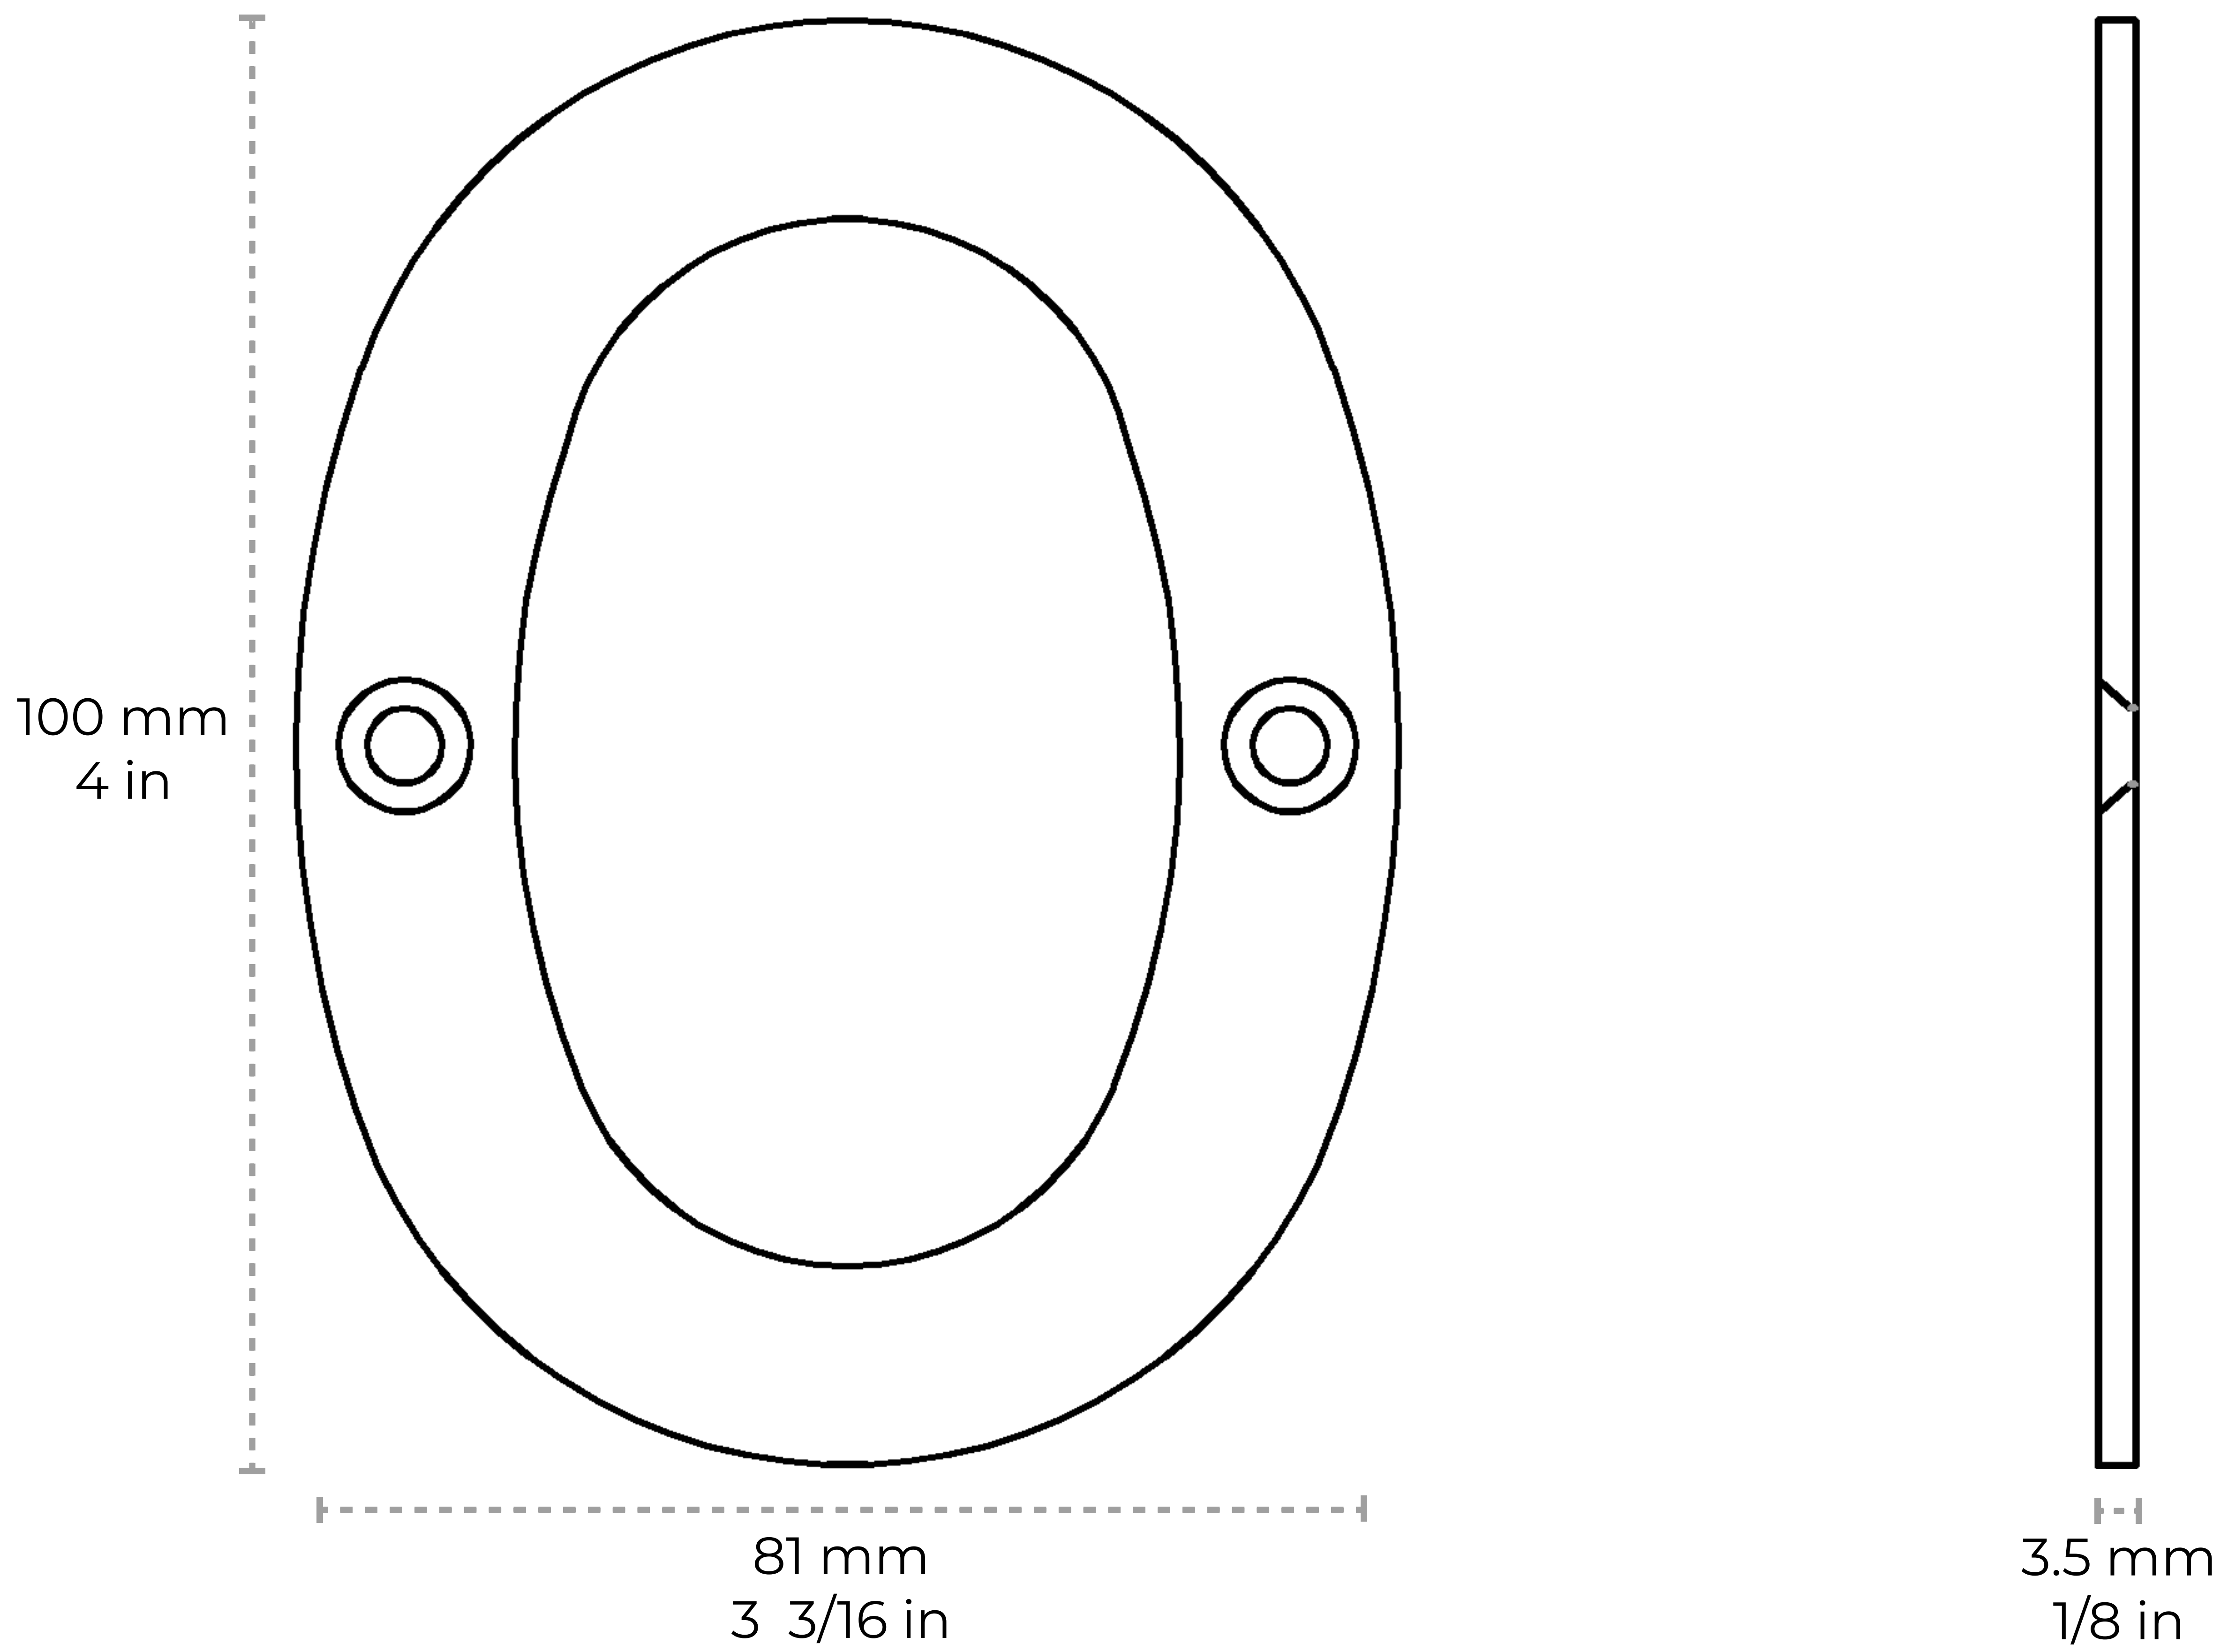

NO-BR2270-100

[Number BR2270] Brass Modern House Number

Material	Brass
Length	100 mm 4 in
Thickness	3.5 mm 1/8 in

Contact:

1-360-392-8121

<https://www.rchhardware.com>

Number	Weight (lbs)	Width (mm)	Width (in)
0	0.14	81	3 3/16
1	0.09	33	1 5/16
2	0.14	66	2 5/8
3	0.14	71	2 13/16
4	0.14	84	3 5/16
5	0.14	65	2 5/8
6	0.15	68	2 11/16
7	0.14	77	3
8	0.16	62	2 3/8
9	0.15	68	2 11/16