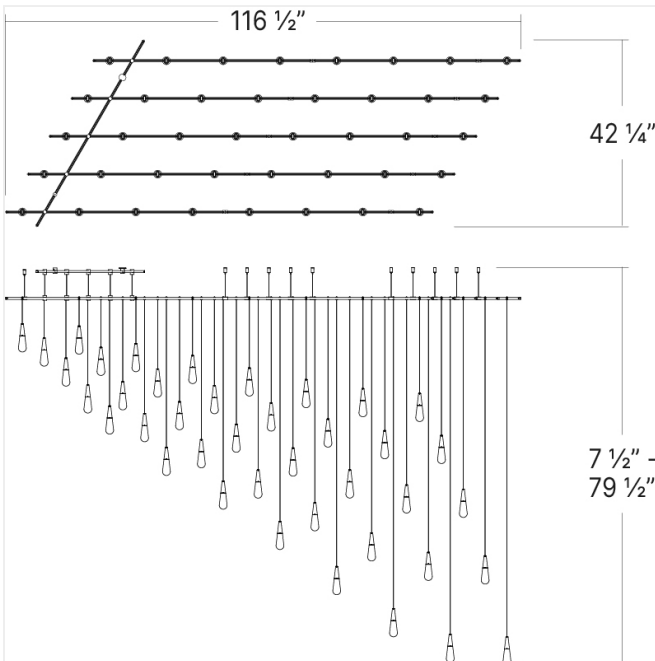

Project:

Suspenders 48" x 96" Parallels with Height Adjustable Etched Teardrop Luminaires Spec Sheet

SKU: SLS4237-W

The Suspenders Parallels configuration features soft Etched Teardrop luminaires. The hanging height of each luminaire is adjustable, allowing for customizability for your project. This Suspenders configuration is available in a black or white finish. This configuration can be hung as a single chandelier, or scaled for larger spaces, making it ideal for residential, hospitality, or commercial environments.

Learn more: <https://sonnemanlight.com/suspenders-48x96-parallels-with-height-adjustable-etched-teardrop-luminaires>

Type #:

Dimensions

Height:	6.5"
Width:	42.25"
Length:	116.5"
Canopy/Backplate/Base:	1
Hanging Details:	6' Adj. Cords/Cables
Canopy/Backplate/Base Height:	1.25

Electrical Specs

Bulb(s) Included?:	Yes
Bulb 1 Type:	Etched Teardrop w/20' Cables
Bulb Quantity:	40
Input Voltage:	120VAC
Wattage:	120
Initial Lumens:	11000
Delivered Lumens:	6600
Kelvin:	3000K
CRI:	90
Power Supply Type:	Transformer
Power Supply Quantity:	1
Power Supply Location:	Remote
Dimming Type:	ELV

Installation

Installation:	Licensed electrician required, multi-step installation
Sloped Ceiling Compatible?:	Adapter Available
Cord Length:	6' Adj. Cords/Cables
Minimum Hanging Height:	7.5"
Maximum Hanging Height:	79.5"