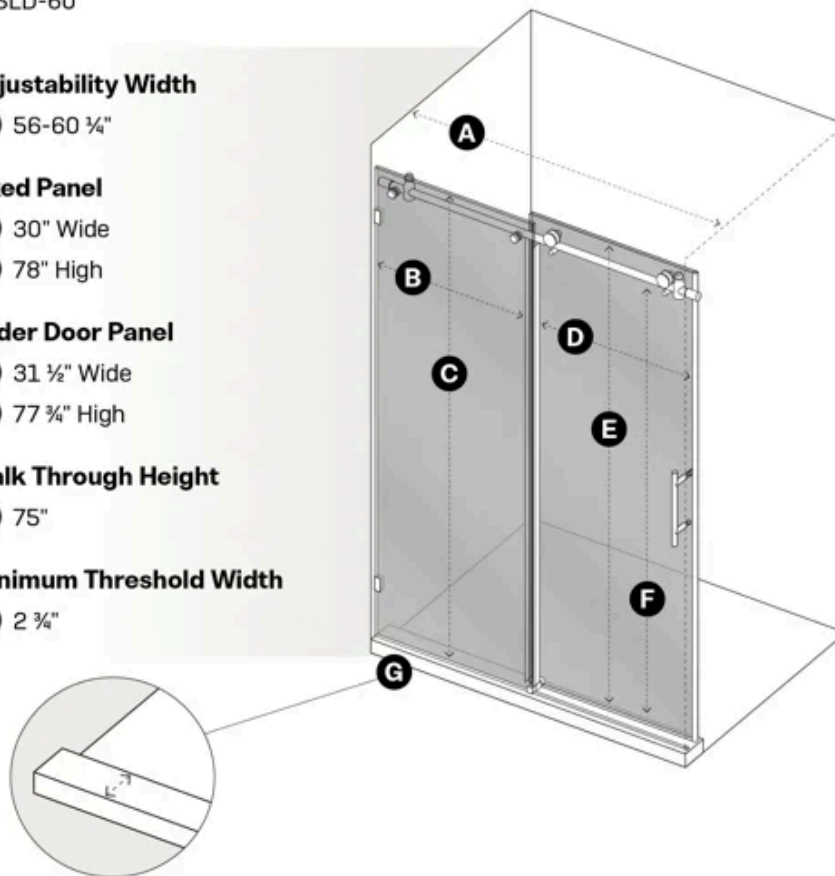

Equinox | 60" Shower Round Slider Grey Tint
Shower Enclosure Kit Dimensions

GTSLD-60

Adjustability Width

A 56-60 ¾"

Fixed Panel

B 30" Wide

C 78" High

Slider Door Panel

D 31 ½" Wide

E 77 ¾" High

Walk Through Height

F 75"

Minimum Threshold Width

G 2 ¾"

GLASSWAREHOUSE

© 2025 Glass Warehouse
All Rights Reserved