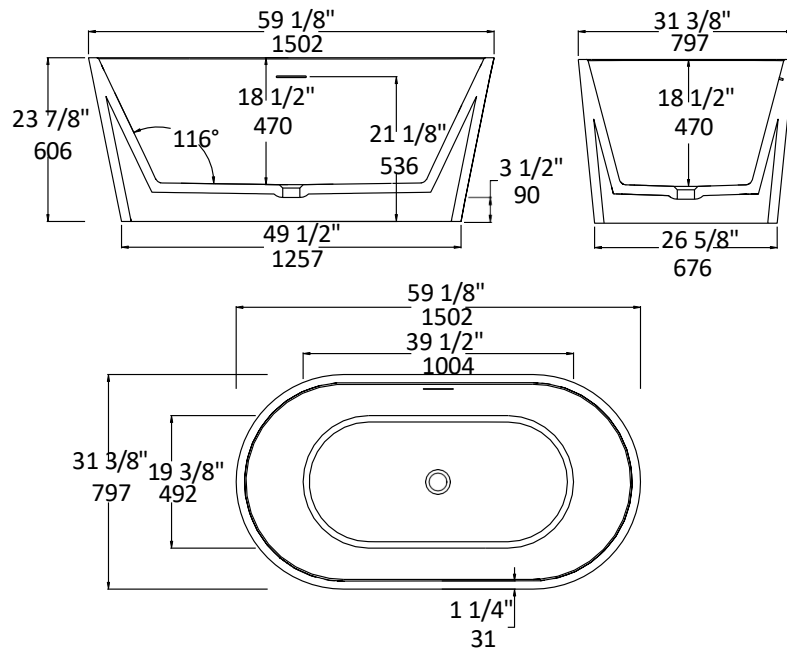

Specifications:

Installation:	Freestanding
Exterior Dimensions:	58 7/8" w x 31 5/8" d x 23 5/8" h
Material:	Acrylic
Water capacity	77 gal.
Net Weight:	130 lbs.
Overflow:	Yes
Finishes:	001 - Luster white
Freight:	Class 4

Features:

- Includes click-clack drain assembly in white finish
- Luster white acrylic soaking bathtub with overflow
- 4-5mm fiberglass structure coated in 4mm double coat acrylic
- Max weight capacity 661 lbs (300 kgs)

Codes + Standards:

- Meets or exceeds applicable national codes and standards

Recommended Items:

- Furniture
 - TUB15-BR: Tubbridge in wood, 6" w, 32" d, 1 1/2" h
 - Available in: white (08), black (16), natural walnut (07)
- Trap connections
 - TBSH90 - L-shaped 90 degree brass tub shoe
 - TBSH180 - Straight down 180 degree brass tub shoe

LACAVA reserves the right to revise any dimension or information on this sheet without notice. Dimensions are nominal and may vary within an industry accepted tolerance of 1/4". Drawings provided herein are meant to give the user an idea of the product and are not made to scale.