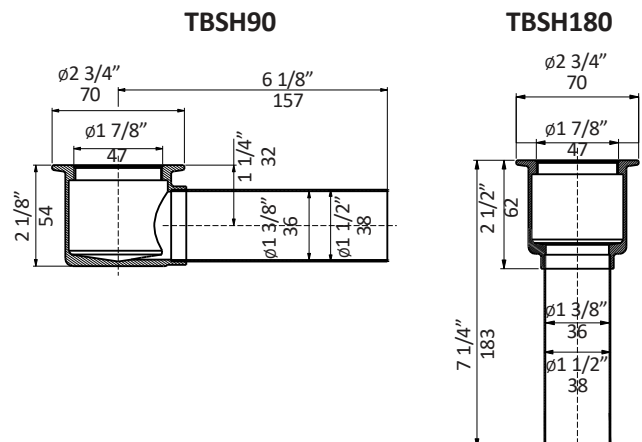

Specifications:

Installation:	Freestanding
Exterior Dimensions:	58 7/8" w x 31 5/8" d x 23 5/8" h
Material:	Acrylic
Water capacity	77 gal.
Net Weight:	130 lbs.
Overflow:	Yes
Finishes:	001 - Luster white
Freight:	Class 4

Features:

- Includes click-clack drain assembly in white finish
- Luster white acrylic soaking bathtub with overflow
- 4-5mm fiberglass structure coated in 4mm double coat acrylic
- Max weight capacity 661 lbs (300 kgs)

Codes + Standards:

- Meets or exceeds applicable national codes and standards

Recommended Items:

- Furniture
 - TUB15-BR: Tubbridge in wood, 6" w, 32" d, 1 1/2" h
 - Available in: white (08), black (16), natural walnut (07)
- Trap connections
 - TBSH90 - L-shaped 90 degree brass tub shoe
 - TBSH180 - Straight down 180 degree brass tub shoe

LACAVA reserves the right to revise any dimension or information on this sheet without notice. Dimensions are nominal and may vary within an industry accepted tolerance of 1/4". Drawings provided herein are meant to give the user an idea of the product and are not made to scale.