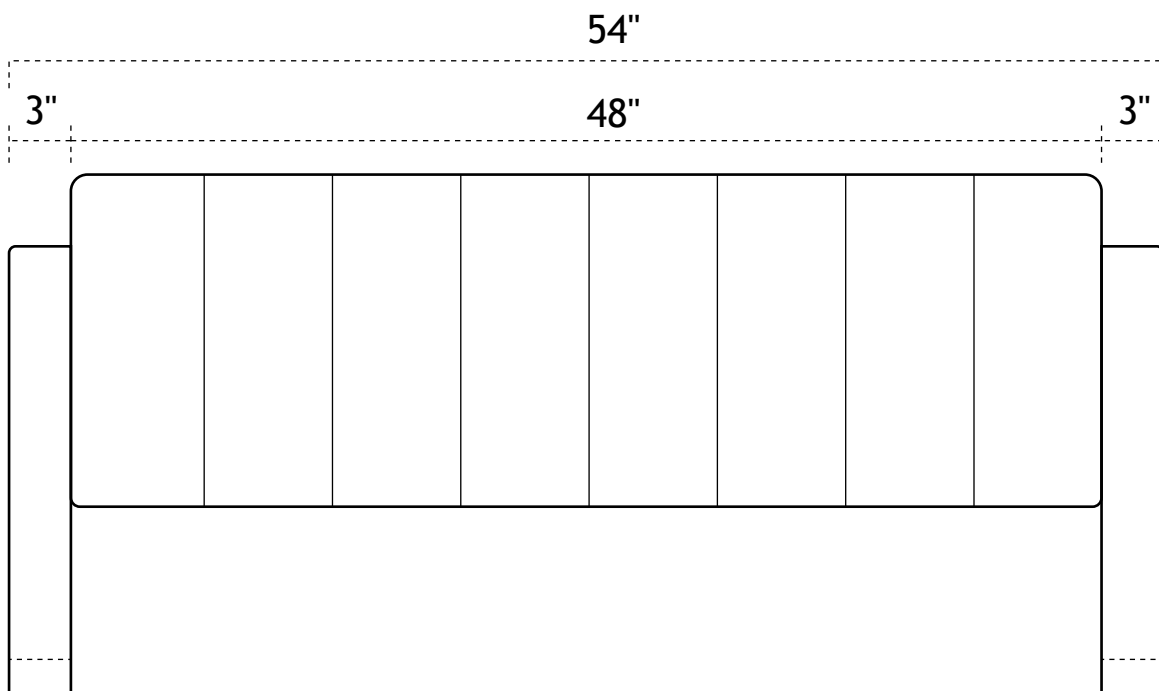

COMPONENTS

<p>A</p> 	<p>1× B1</p> 	<p>1× B2</p> 
<p>C</p> 	<p>1× D1</p> 	<p>2× D2</p> 
<p>F1</p> 	<p>1× F2</p> 	<p>1× G</p> 
<p>H</p> 	<p>1× I</p> 	<p>1× J</p> 
<p>K</p> 	<p>1× L</p> 	<p>4× M1</p> 

M2 	1×O	6×P  M8×50MM	12×  M8×30MM
Q  M8×30MM	2×R  M8×15MM	12×T  M8×Φ17MM	12×
U  M8×Φ22MM	6×W  M8 Spanner	1×	

Exploded View of the Headboard

NOTICE: The complete headboard consists of 2 side posts and one panel.

Step2

Step3

Step4

Step5

Step 6