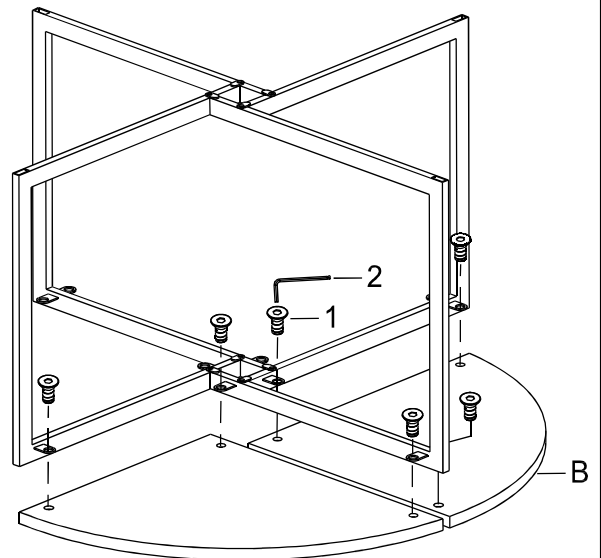

*****Do not fully tighten screws until fully assembled*****

COMPONENT PARTS			
DESCRIPTION	PART NAME		Q'TY (PCS)
(A)	SIDE PANEL		4
(B)	WOOD TOP		4

HARDWARE REQUIRED

①		BOLT	1/4" x 5/8"	20 PCS
②		ALLEN KEY	1/4"	1 PCS
③		END CAP	13 x 26 mm	4 PCS

STEP 1

STEP 2

STEP 3

STEP 4

STEP 5