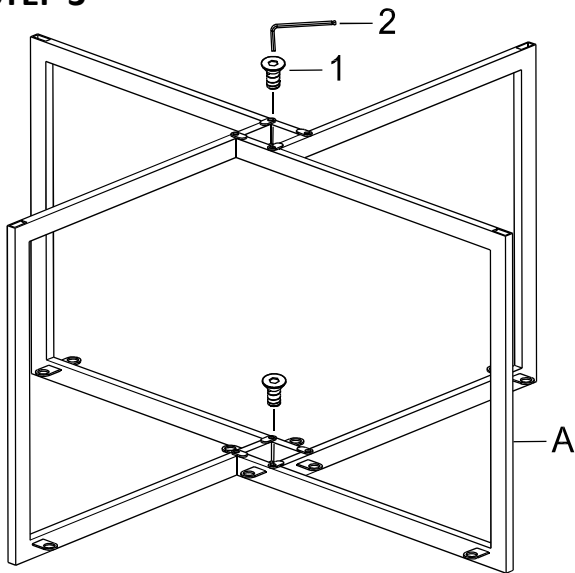

STEP 5

STEP 3