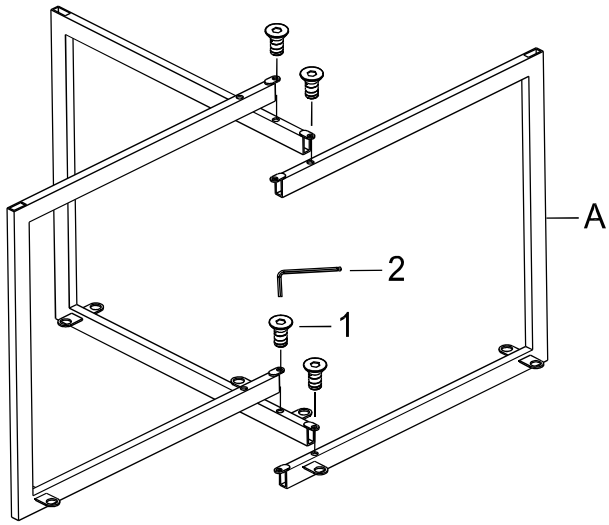

How to assemble:

STEP 1