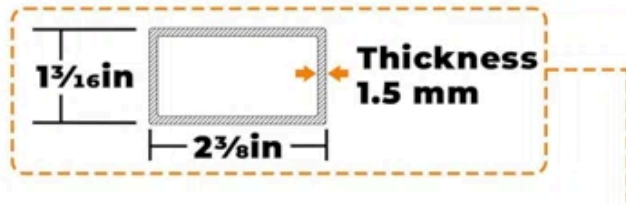

## PACKAGE INCLUDE

**x4** Stainless Steel Handrail

**x8**

**Nylon End Caps**

**x8**

**Handrail Seam Rings**

**x32**

**M5 screw**

**x1**

**4.2mm Drill Bit**

**x1**

**5.0mm Drill bit**