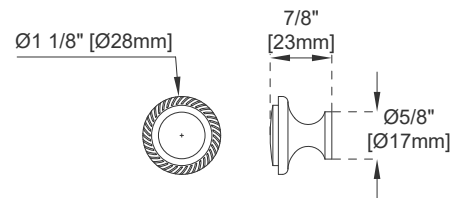

36" VANITY

Features and Materials

Solids: BW-Yellow Poplar; BNM-Soft Maple and Yellow Poplar
Veneers: BNM-Birch
Panels: Plywood & MDF
Installation Type: Floor Standing
Number of Basins: One, with Optional 3cm Top
Vanity Top Included: NO, Optional 3cm Tops Available with Sink
Overflow: Yes, Front Facing
Optional Wooden Backsplash
Number of Doors: One
Number of Drawers: Two
Assembly Type: Installation of Optional 3cm Top with Sink
Storage Tray: Yes, Faux Shagreen
USB/Power Component: YES (ETL5011080)
Cord Length: 6'6"
Drawer Box Material and Construction: 15mm Poplar/English Dovetail Joinery
Hardware Material and Finish: Zinc Alloy in Satin Nickel
Fits Drain Hole Size: 1 3/4"
Full Extension, Soft Close Glides
European Soft Close Hinges
Aluminum Laminate Drawer Liners
Adjustable Levelers

Dimension

Width: 37-1/4"
Depth: 23-1/2"
Height: 35"
Rough-In Height: 21-1/2"

36" VANITY

Top View

Faux Shagreen Storage Tray

Front View

Knob

36" VANITY

Side View 1

Side View 2

Back View