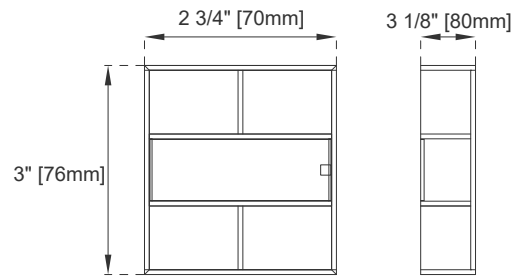

36" VANITY

Features and Materials

Solids: BW-Yellow Poplar; BNM-Soft Maple and Yellow Poplar
Veneers: BNM-Birch
Panels: Plywood & MDF
Installation Type: Floor Standing
Number of Basins: One, with Optional 3cm Top
Vanity Top Included: NO, Optional 3cm Tops Available with Sink
Overflow: Yes, Front Facing
Optional Wooden Backsplash
Number of Doors: One
Number of Drawers: Two
Assembly Type: Installation of Optional 3cm Top with Sink
Storage Tray: Yes, Faux Shagreen
USB/Power Component: YES (ETL5011080)
Cord Length: 6'6"
Drawer Box Material and Construction: 15mm Poplar/English Dovetail Joinery
Hardware Material and Finish: Zinc Alloy in Satin Nickel
Fits Drain Hole Size: 1 3/4"
Full Extension, Soft Close Glides
European Soft Close Hinges
Aluminum Laminate Drawer Liners
Adjustable Levelers

Dimension

Width: 37-1/4"
Depth: 23-1/2"
Height: 35"
Rough-In Height: 21-1/2"

36" VANITY

Top View

Faux Shagreen Storage Tray

Front View

Knob

36" VANITY

Side View 1

Side View 2

Back View