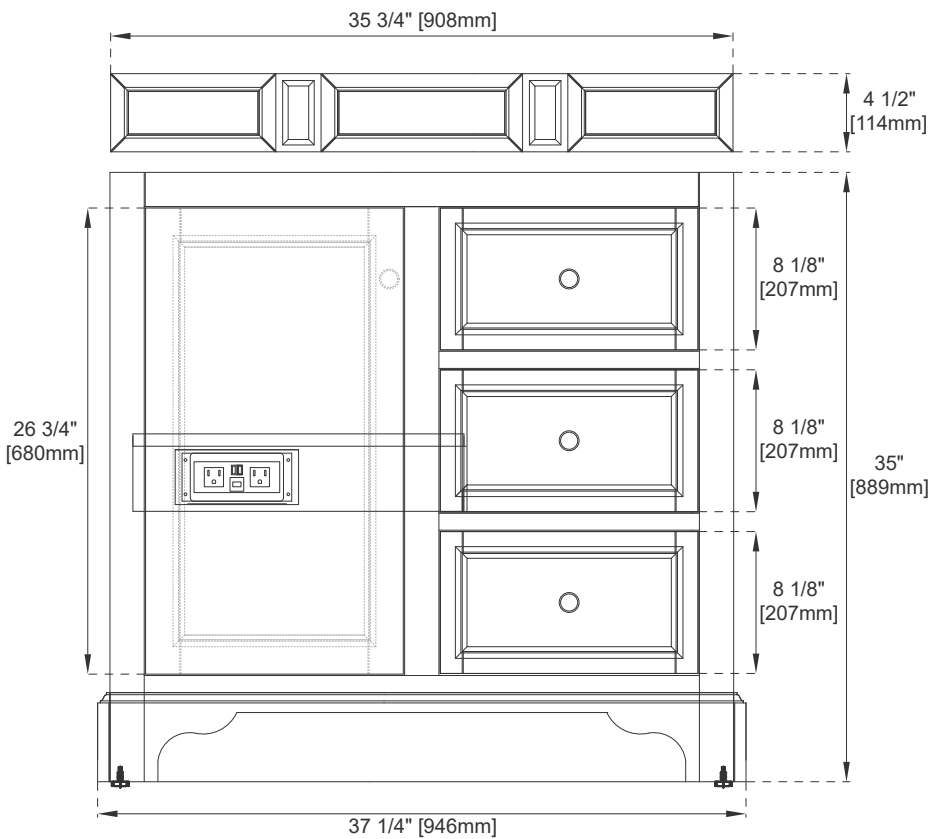

36" VANITY

Features and Materials

Solids: BW-Yellow Poplar; BNM-Soft Maple and Yellow Poplar
Veneers: BNM-Birch
Panels: Plywood & MDF
Installation Type: Floor Standing
Number of Basins: One, with Optional 3cm Top
Vanity Top Included: NO, Optional 3cm Tops Available with Sink
Overflow: Yes, Front Facing
Optional Wooden Backsplash
Number of Doors: One
Number of Drawers: Two
Assembly Type: Installation of Optional 3cm Top with Sink
Storage Tray: Yes, Faux Shagreen
USB/Power Component: YES (ETL5011080)
Cord Length: 6'6"
Drawer Box Material and Construction: 15mm Poplar/English Dovetail Joinery
Hardware Material and Finish: Zinc Alloy in Satin Nickel
Fits Drain Hole Size: 1 3/4"
Full Extension, Soft Close Glides
European Soft Close Hinges
Aluminum Laminate Drawer Liners
Adjustable Levelers

Dimension

Width: 37-1/4"
Depth: 23-1/2"
Height: 35"
Rough-In Height: 21-1/2"

36" VANITY

Top View

Faux Shagreen Storage Tray

Front View

Knob

36" VANITY

Side View 1

Side View 2

Back View