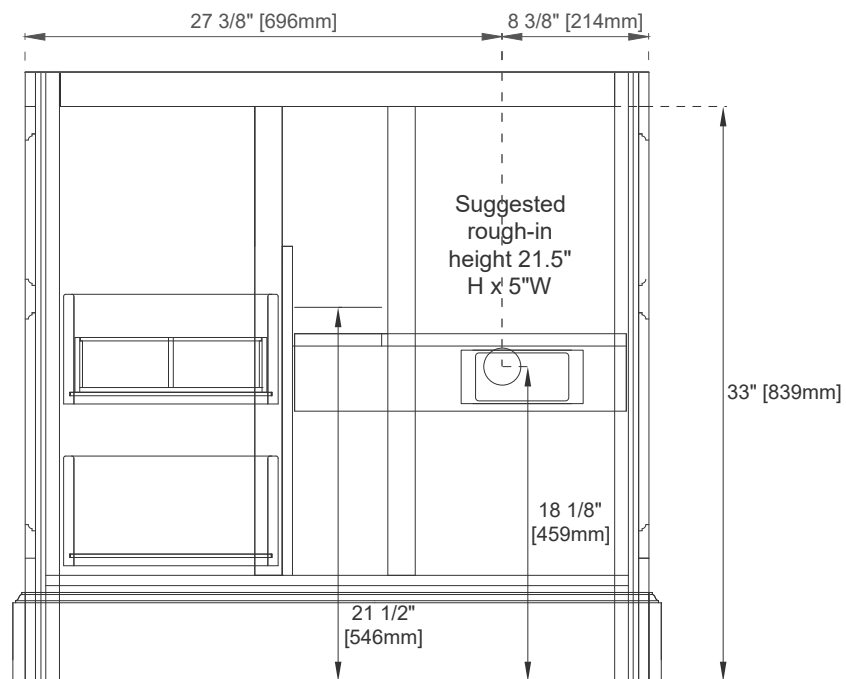

36" VANITY

Features and Materials

Solids: BW-Yellow Poplar; BNM-Soft Maple and Yellow Poplar
Veneers: BNM-Birch
Panels: Plywood & MDF
Installation Type: Floor Standing
Number of Basins: One, with Optional 3cm Top
Vanity Top Included: NO, Optional 3cm Tops Available with Sink
Overflow: Yes, Front Facing
Optional Wooden Backsplash
Number of Doors: One
Number of Drawers: Two
Assembly Type: Installation of Optional 3cm Top with Sink
Storage Tray: Yes, Faux Shagreen
USB/Power Component: YES (ETL5011080)
Cord Length: 6'6"
Drawer Box Material and Construction: 15mm Poplar/English Dovetail Joinery
Hardware Material and Finish: Zinc Alloy in Satin Nickel
Fits Drain Hole Size: 1 3/4"
Full Extension, Soft Close Glides
European Soft Close Hinges
Aluminum Laminate Drawer Liners
Adjustable Levelers

Dimension

Width: 37-1/4"
Depth: 23-1/2"
Height: 35"
Rough-In Height: 21-1/2"

36" VANITY

Top View

Faux Shagreen Storage Tray

Front View

Knob

36" VANITY

Side View 1

Side View 2

Back View