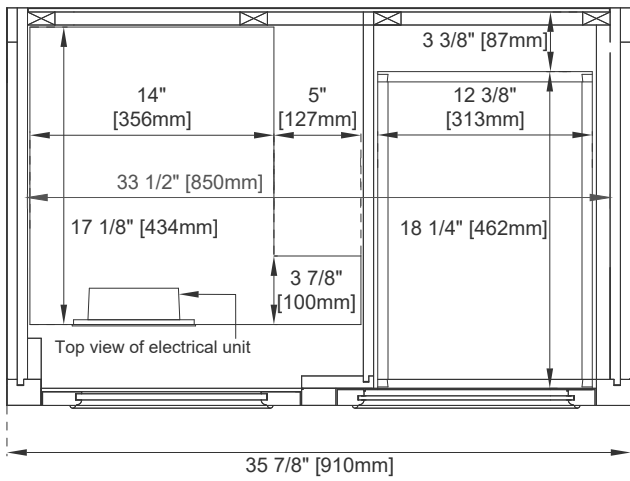

36" VANITY

Features and Materials

Solids: BW-Yellow Poplar; BNM-Soft Maple and Yellow Poplar
Veneers: BNM-Birch
Panels: Plywood & MDF
Installation Type: Floor Standing
Number of Basins: One, with Optional 3cm Top
Vanity Top Included: NO, Optional 3cm Tops Available with Sink
Overflow: Yes, Front Facing
Optional Wooden Backsplash
Number of Doors: One
Number of Drawers: Two
Assembly Type: Installation of Optional 3cm Top with Sink
Storage Tray: Yes, Faux Shagreen
USB/Power Component: YES (ETL5011080)
Cord Length: 6'6"
Drawer Box Material and Construction: 15mm Poplar/English Dovetail Joinery
Hardware Material and Finish: Zinc Alloy in Satin Nickel
Fits Drain Hole Size: 1 3/4"
Full Extension, Soft Close Glides
European Soft Close Hinges
Aluminum Laminate Drawer Liners
Adjustable Levelers

Dimension

Width: 37-1/4"
Depth: 23-1/2"
Height: 35"
Rough-In Height: 21-1/2"

36" VANITY

Top View

Faux Shagreen Storage Tray

Front View

Knob

36" VANITY

Side View 1

Side View 2

Back View