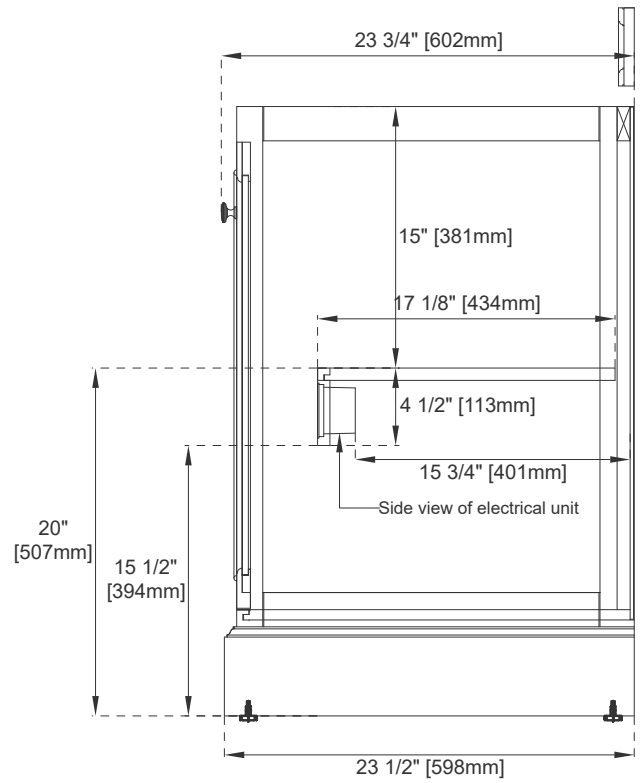

36" VANITY

Features and Materials

Solids: BW-Yellow Poplar; BNM-Soft Maple and Yellow Poplar
Veneers: BNM-Birch
Panels: Plywood & MDF
Installation Type: Floor Standing
Number of Basins: One, with Optional 3cm Top
Vanity Top Included: NO, Optional 3cm Tops Available with Sink
Overflow: Yes, Front Facing
Optional Wooden Backsplash
Number of Doors: One
Number of Drawers: Two
Assembly Type: Installation of Optional 3cm Top with Sink
Storage Tray: Yes, Faux Shagreen
USB/Power Component: YES (ETL5011080)
Cord Length: 6'6"
Drawer Box Material and Construction: 15mm Poplar/English Dovetail Joinery
Hardware Material and Finish: Zinc Alloy in Satin Nickel
Fits Drain Hole Size: 1 3/4"
Full Extension, Soft Close Glides
European Soft Close Hinges
Aluminum Laminate Drawer Liners
Adjustable Levelers

Dimension

Width: 37-1/4"
Depth: 23-1/2"
Height: 35"
Rough-In Height: 21-1/2"

36" VANITY

Top View

Faux Shagreen Storage Tray

Front View

Knob

36" VANITY

Side View 1

Side View 2

Back View