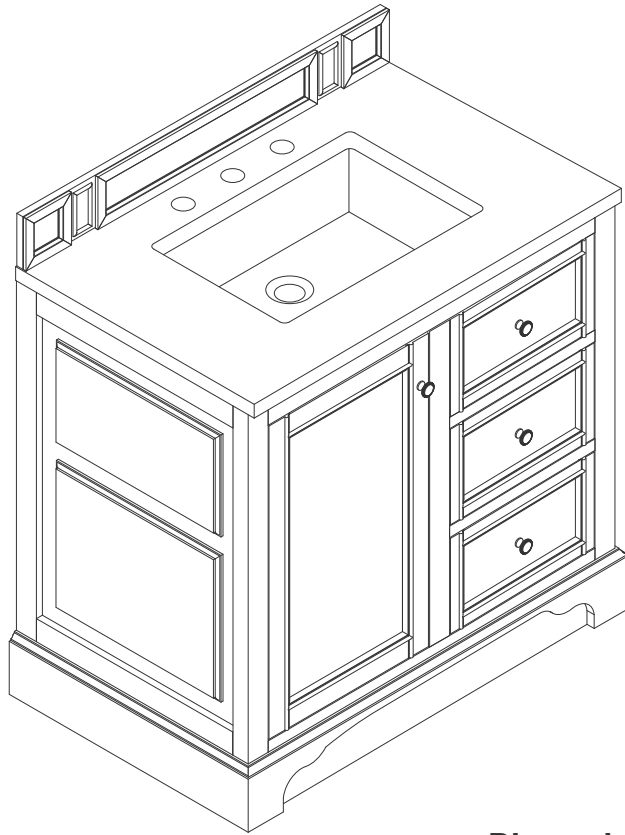

36" VANITY

Features and Materials

Solids: BW-Yellow Poplar; BNM-Soft Maple and Yellow Poplar
Veneers: BNM-Birch
Panels: Plywood & MDF
Installation Type: Floor Standing
Number of Basins: One, with Optional 3cm Top
Vanity Top Included: NO, Optional 3cm Tops Available with Sink
Overflow: Yes, Front Facing
Optional Wooden Backsplash
Number of Doors: One
Number of Drawers: Two
Assembly Type: Installation of Optional 3cm Top with Sink
Storage Tray: Yes, Faux Shagreen
USB/Power Component: YES (ETL5011080)
Cord Length: 6'6"
Drawer Box Material and Construction: 15mm Poplar/English Dovetail Joinery
Hardware Material and Finish: Zinc Alloy in Satin Nickel
Fits Drain Hole Size: 1 3/4"
Full Extension, Soft Close Glides
European Soft Close Hinges
Aluminum Laminate Drawer Liners
Adjustable Levelers

Dimension

Width: 37-1/4"
Depth: 23-1/2"
Height: 35"
Rough-In Height: 21-1/2"

36" VANITY

Top View

Faux Shagreen Storage Tray

Front View

Knob

36" VANITY

Side View 1

Side View 2

Back View