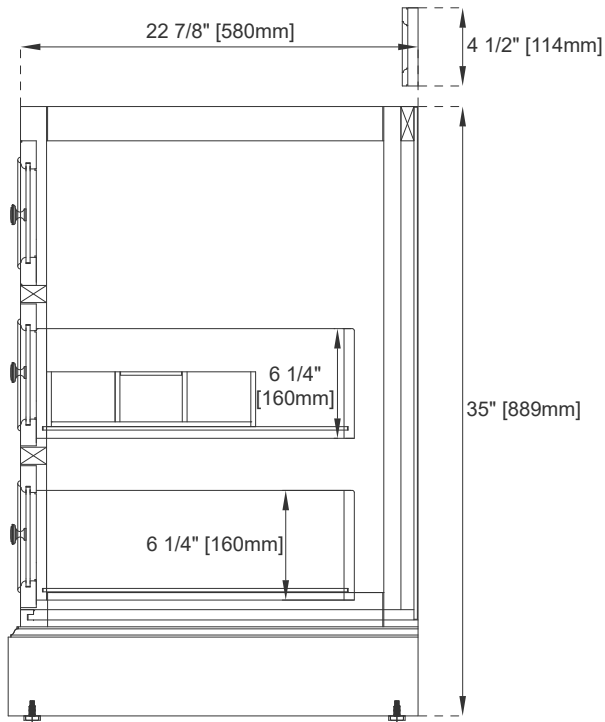

36" VANITY

Features and Materials

Solids: BW-Yellow Poplar; BNM-Soft Maple and Yellow Poplar
Veneers: BNM-Birch
Panels: Plywood & MDF
Installation Type: Floor Standing
Number of Basins: One, with Optional 3cm Top
Vanity Top Included: NO, Optional 3cm Tops Available with Sink
Overflow: Yes, Front Facing
Optional Wooden Backsplash
Number of Doors: One
Number of Drawers: Two
Assembly Type: Installation of Optional 3cm Top with Sink
Storage Tray: Yes, Faux Shagreen
USB/Power Component: YES (ETL5011080)
Cord Length: 6'6"
Drawer Box Material and Construction: 15mm Poplar/English Dovetail Joinery
Hardware Material and Finish: Zinc Alloy in Satin Nickel
Fits Drain Hole Size: 1 3/4"
Full Extension, Soft Close Glides
European Soft Close Hinges
Aluminum Laminate Drawer Liners
Adjustable Levelers

Dimension

Width: 37-1/4"
Depth: 23-1/2"
Height: 35"
Rough-In Height: 21-1/2"

36" VANITY

Top View

Faux Shagreen Storage Tray

Front View

Knob

36" VANITY

Side View 1

Side View 2

Back View