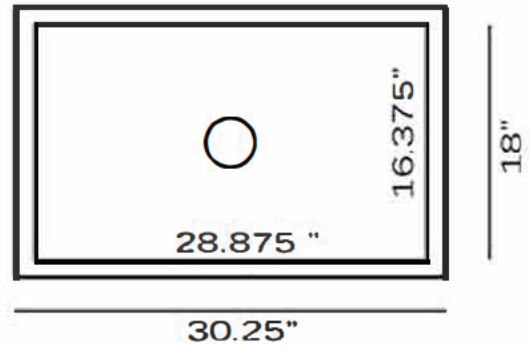

TOP VIEW

FRONT VIEW

Overall Dimensions	Large Bowl	Apron Height	Bowl Depth	Drain Dimensions
30.25" X 18"	28.875" X 16.375"	10"	8.5"	3.5" Opening

**Please Be Advised**

- (Nominal Dimensions\*) Actual Dimensions may vary by 1/4"
- Template Not included
- Custom Cabinet Required
- Very Heavy 2 Person lift Recommended