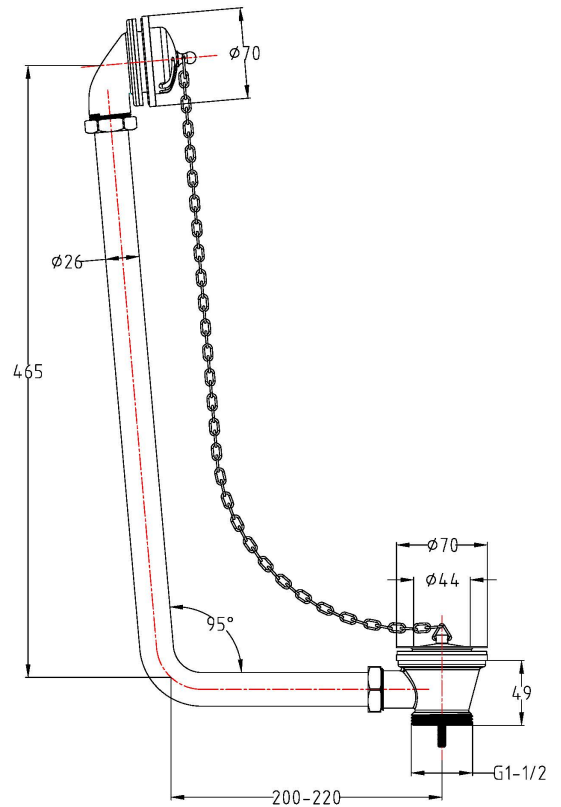

## PRODUCT DIMENSIONS

Height (mm)	Width (mm)	Length (mm)	Depth (mm)	Nett Wgt Kg
465	70		220	0.9

## PACKAGING DIMENSIONS

Height (mm)	Width (mm)	Depth (mm)	Gross Wgt Kg
500	200	75	1

## OUTER BOX DIMENSIONS (If Applicable)

Height (mm)	Width (mm)	Length (mm)	Depth (mm)	Gross Wgt Kg
405	420			

## PRODUCT DETAILS

Country of Origin	China	CE Certification	
Fitting Instruction	Yes	Colour/Finish	Chrome
Product Material	Brass	Product Diameter	70mm
Heating Element Wattage	Not Applicable	Connection Size	G1-1/2