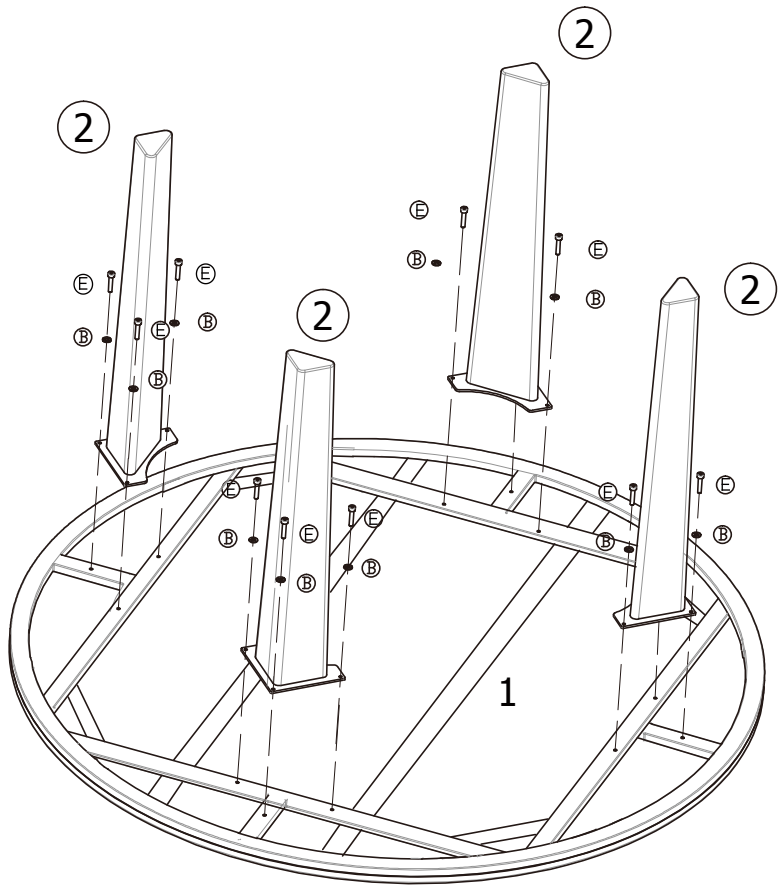

* This item may require periodic tightening

Product Dimensions:

Φ45.3"x29.1" H (Table)

22.8"x23.6"x33.5" H (Chair)

Part List and Hardware List

PIECE	DESCRIPTION	PICTURE	QUANTITY
1	Table Top		1X
2	Table Foot		4X
3	Chair/Sofa side-1		4X
4	Chair/Sofa Side-2		4X
5	Chair Back		4X
6	Chair Bottom		4X
7	Chair Apron		4X
8	Chair Cushion		4X
A	Allen bolt(M6x30 mm)		20X
B	Flat washer		48X
C	Allen bolt(M6x40 mm)		8X
D	Allen key		1X
E	Allen bolt(M6x20 mm)		12X
F	Allen bolt(M6x35 mm)		8X

Estimated Assembly Time: 45 minutes.

Tools Required for Assembly (included): Allen Key

1 X4

2 X4

3

4