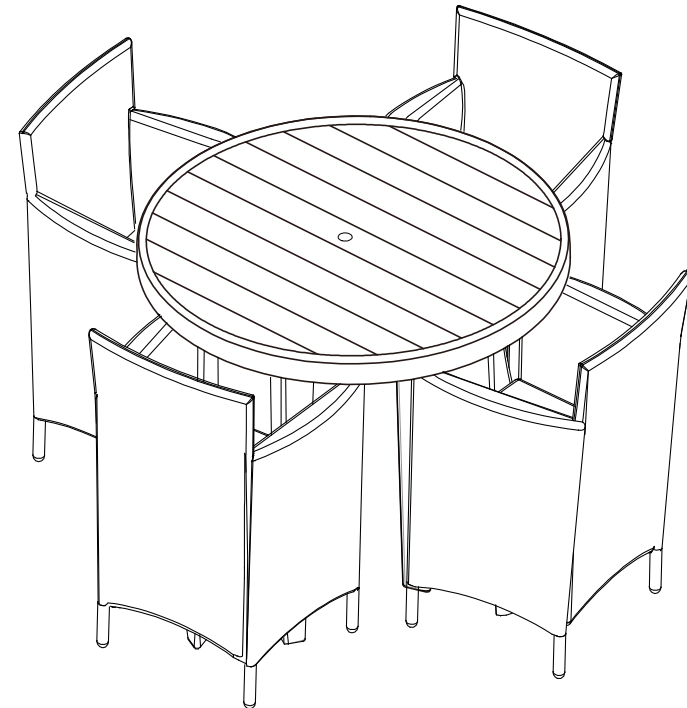

* This item may require periodic tightening

Product Dimensions:

Φ45.3"x29.1" H (Table)

22.8"x23.6"x33.5" H (Chair)

Part List and Hardware List

PIECE	DESCRIPTION	PICTURE	QUANTITY
1	Table Top		1X
2	Table Foot		4X
3	Chair/Sofa side-1		4X
4	Chair/Sofa Side-2		4X
5	Chair Back		4X
6	Chair Bottom		4X
7	Chair Apron		4X
8	Chair Cushion		4X
A	Allen bolt(M6x30 mm)		20X
B	Flat washer		48X
C	Allen bolt(M6x40 mm)		8X
D	Allen key		1X
E	Allen bolt(M6x20 mm)		12X
F	Allen bolt(M6x35 mm)		8X