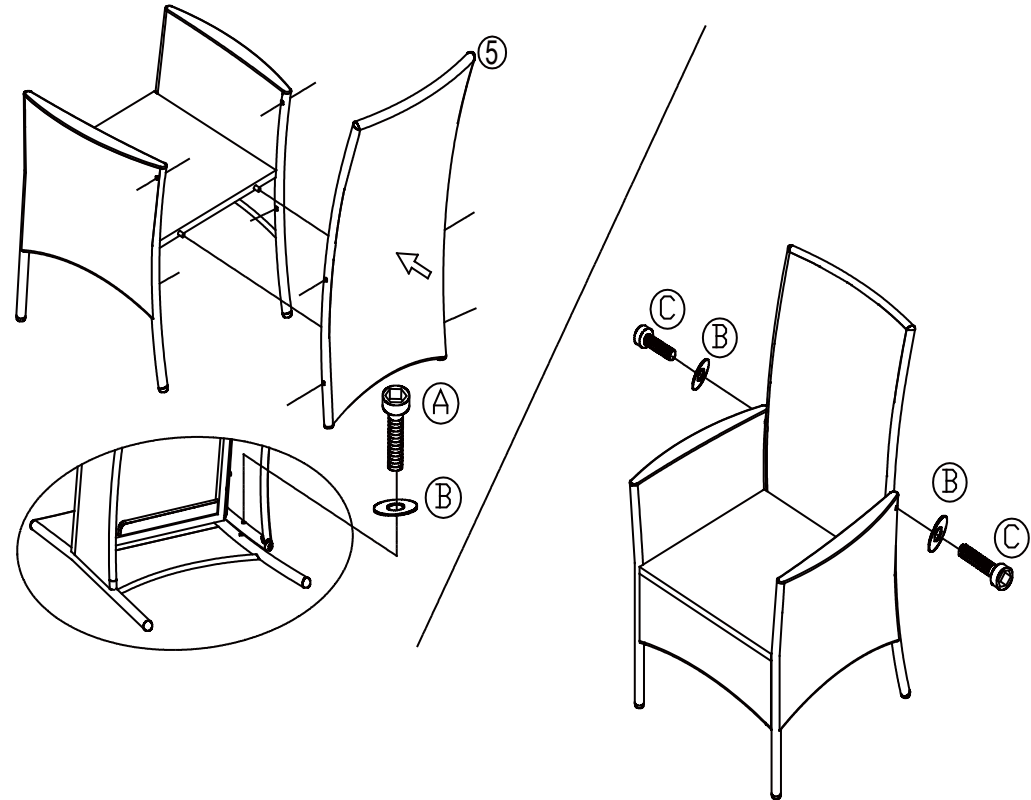

PREPARATION

Before beginning assembly of product, make sure all parts are present. Compare parts with package contents list and hardware contents list.

If any part is missing or damaged, do not attempt to assemble the product.

Estimated Assembly Time: 45 minutes.

Tools Required for Assembly (included): Allen Key

1 X4

2 X4