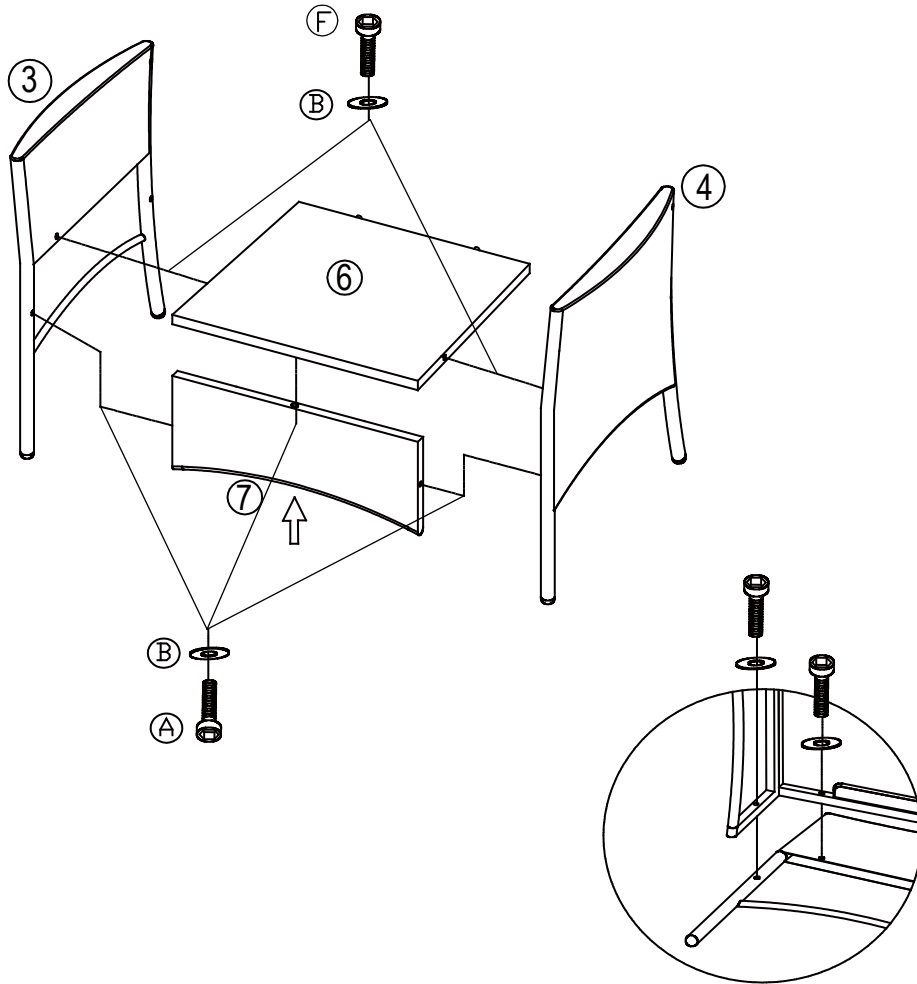

PREPARATION

Before beginning assembly of product, make sure all parts are present. Compare parts with package contents list and hardware contents list.

If any part is missing or damaged, do not attempt to assemble the product.

Estimated Assembly Time: 45 minutes.

Tools Required for Assembly (included): Allen Key

1 X4