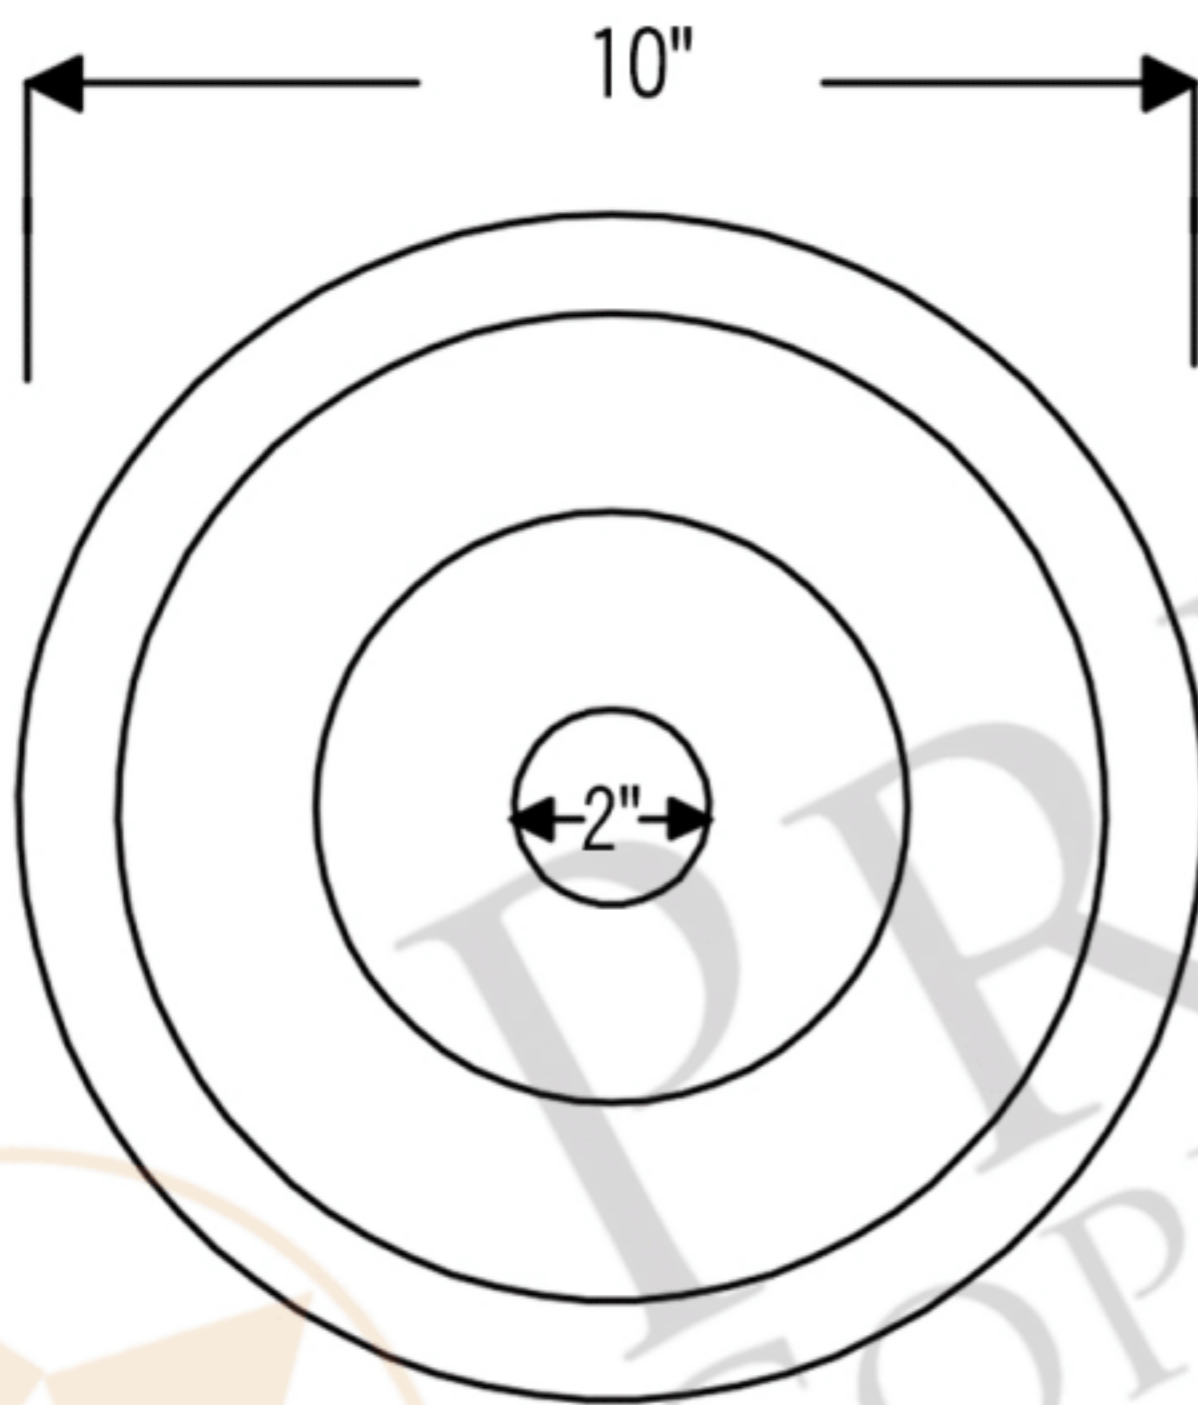

PREMIER
COPPER PRODUCTS

MODEL NUMBER: BR10DB2

- * Description: 10" Round Hammered Copper Bar Sink with 2" Drain Opening
- * Outer Dimension: 10" x 5"
- * Inner Dimension: 8" x 5"
- * Rim: 1"
- * Drain Opening: 2"
- * Finish: Oil Rubbed Bronze