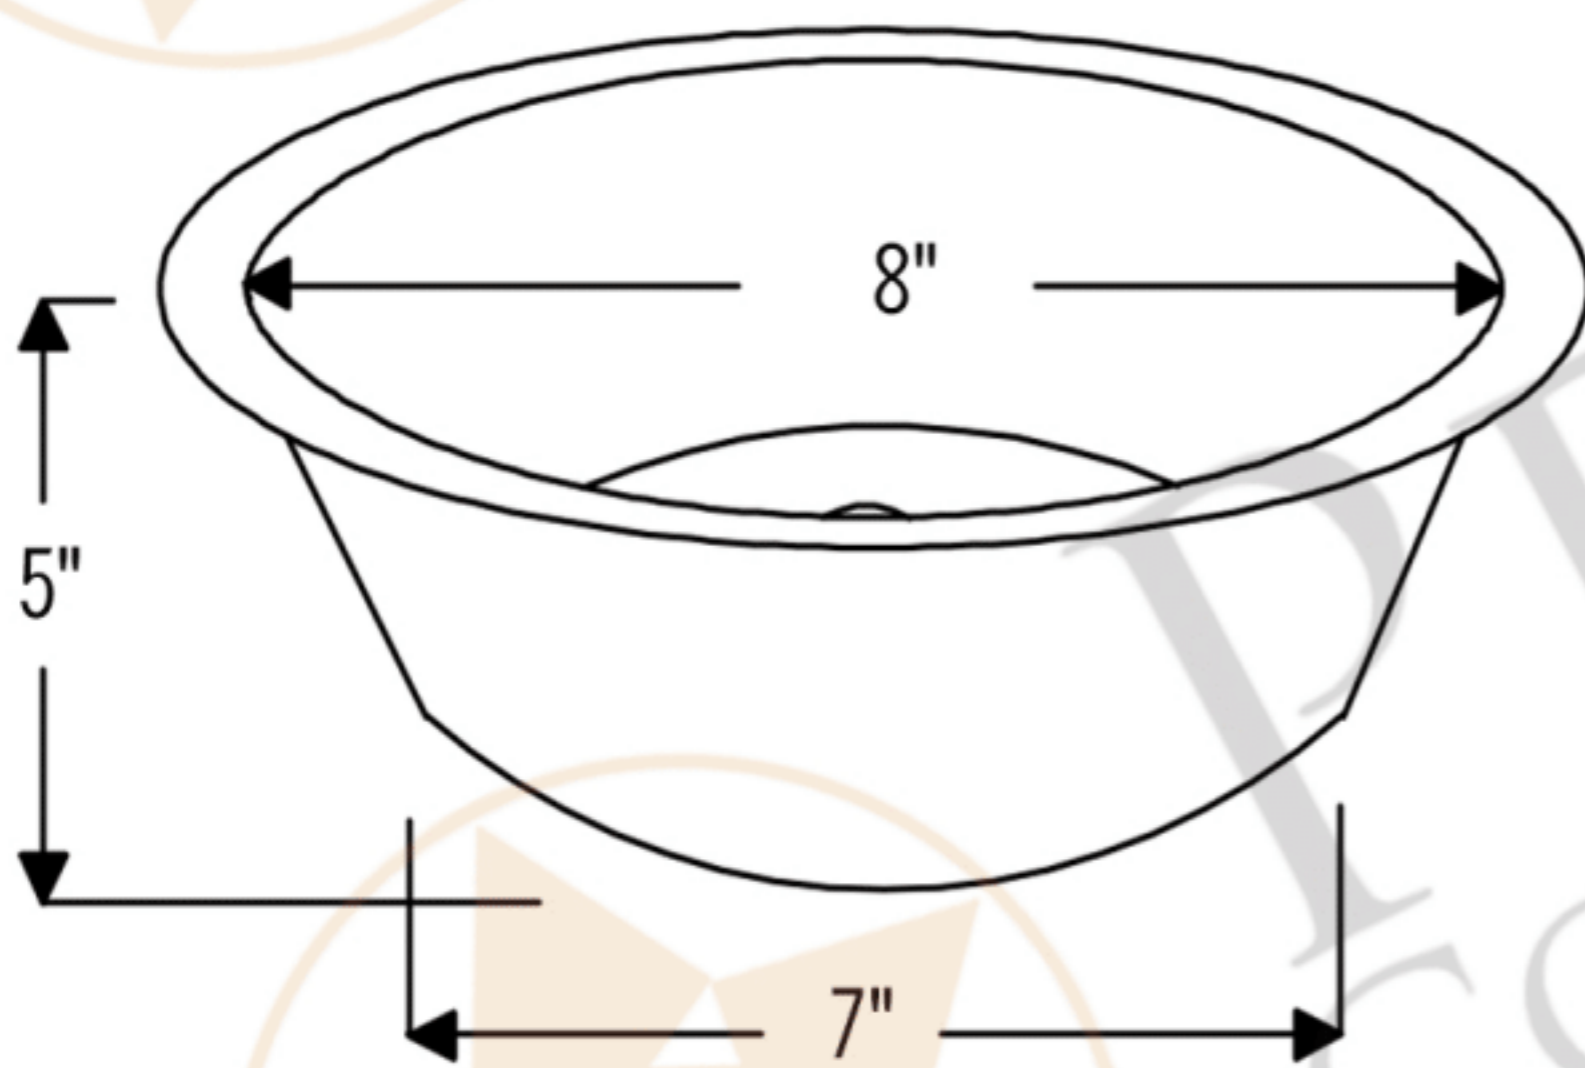

PREMIER
COPPER PRODUCTS

MODEL NUMBER: BR10DB2

- * Description: 10" Round Hammered Copper Bar Sink with 2" Drain Opening
- * Outer Dimension: 10" x 5"
- * Inner Dimension: 8" x 5"
- * Rim: 1"
- * Drain Opening: 2"
- * Finish: Oil Rubbed Bronze