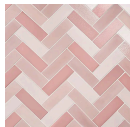

COLOR ONE TERRA BLEND PINK 2X8 CEMENT AND LAVA STONE TILE

The Color One Terra Blend 2x8 Cement and Lava Stone Tiles features a palette of five stylish warm pink and neutral tones. The exclusive blend was curated by TileBar's founder. You won't find it anywhere else. Included are both matte cement and glossy lava stone tiles, creating a dynamic visual effect that showcases a variety of textures and shades in one exciting combination.

COLORS

Arctic Blue

Blush Pink

Chalk White

Charcoal Gray

+19

SPECIFICATIONS

Colorway
Pink

Commercial
Wall, Floor

Finish
Matte + Glossy

Item Size
2.36" x 7.87"

Material
Cement + Lava Stone

Residential
Wall, Floor

PRODUCT GALLERY

DETAILED SPECS

Available Sizes

COLOR ONE

Add a new color to your life with the Color One Collection—a line of subway tiles that combines a curated color palette of trendy pastels and neutrals in cement and lava stone, which showcase the shade variations inherent to their pigmentation. A celebration of color, surface, and material, this collection delivers authentic craftsmanship for high-end projects.