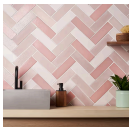

COLOR ONE TERRA BLEND PINK 2X8 CEMENT AND LAVA STONE TILE

The Color One Terra Blend 2x8 Cement and Lava Stone Tiles features a palette of five stylish warm pink and neutral tones. The exclusive blend was curated by TileBar's founder. You won't find it anywhere else. Included are both matte cement and glossy lava stone tiles, creating a dynamic visual effect that showcases a variety of textures and shades in one exciting combination.

COLORS

Arctic Blue

Blush Pink

Chalk White

Charcoal Gray

+19

SPECIFICATIONS

Colorway
Pink

Commercial
Wall, Floor

Finish
Matte + Glossy

Item Size
2.36" x 7.87"

Material
Cement + Lava Stone

Residential
Wall, Floor

PRODUCT GALLERY

DETAILED SPECS

Available Sizes

COLOR ONE

Add a new color to your life with the Color One Collection—a line of subway tiles that combines a curated color palette of trendy pastels and neutrals in cement and lava stone, which showcase the shade variations inherent to their pigmentation. A celebration of color, surface, and material, this collection delivers authentic craftsmanship for high-end projects.