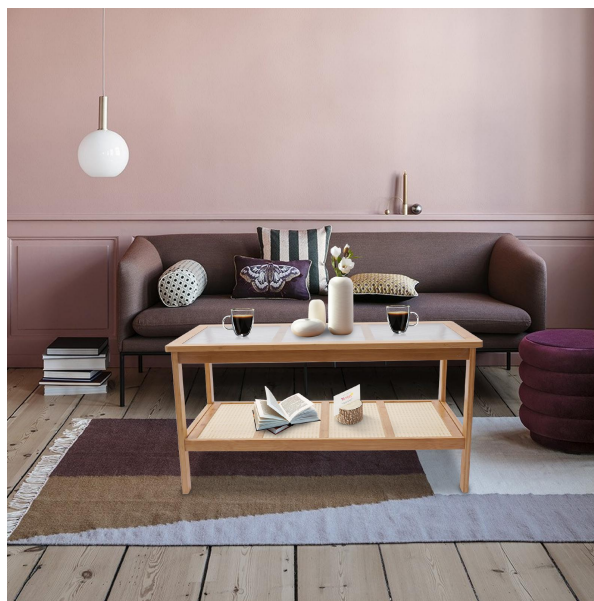

Specifications

Material: Figured Glass, Bamboo, ABS

Color: Wood

Shape: Rectangle

Base Type: Leg

Style: Modern

Assembly Required: Yes

Packing Size: 107*51*9.5cm/42.12*20.07*3.74in

Product Size: 96*50*50cm/37.8*19.7*19.7cm

Table Top Size: 100*50cm/39.4*19.7in

Height Between Bottom Tier and Tabletop:
30cm/11.8in

Height Between Bottom Tier and Floor: 15cm/5.9in

Each Tier Loading Capacity: 30-40kg/66-88lbs