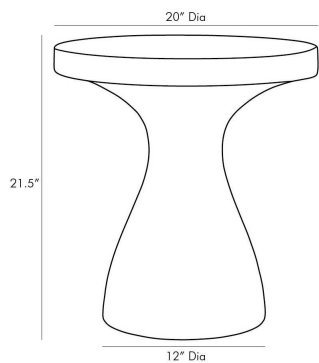

ARTERIO RS

SERAFINA END TABLE

5583

H: 21.5 IN, Dia: 20.00 IN

Verde

Tricky like trompe l'oeil this stunning table has a secret—though it looks to be made completely of stone lift it and you'll discover it's much lighter in weight. Made from lightweight concrete its marble-like façade is made in a process called hydrographics. Since the process is done individually each piece will have a look that varies slightly in veining and color scale.

APPEARANCE

Material	Concrete Composite
Material Type	Hydroprint
Finish	Verde Faux Marble
Finish Will Vary	Yes
Top Coat/Sealant	Yes

DIMENSIONS

Foot Print	Dia: 12.00 IN
Clearance	19.5 IN

SHIPPING

Shipping Requirements	TruckShip
Product Weight	50.5 lbs
Gross Weight 1	62.45 lbs
Shipping Box 1	H: 26 IN, L: 24.8 IN, W: 24.3 IN