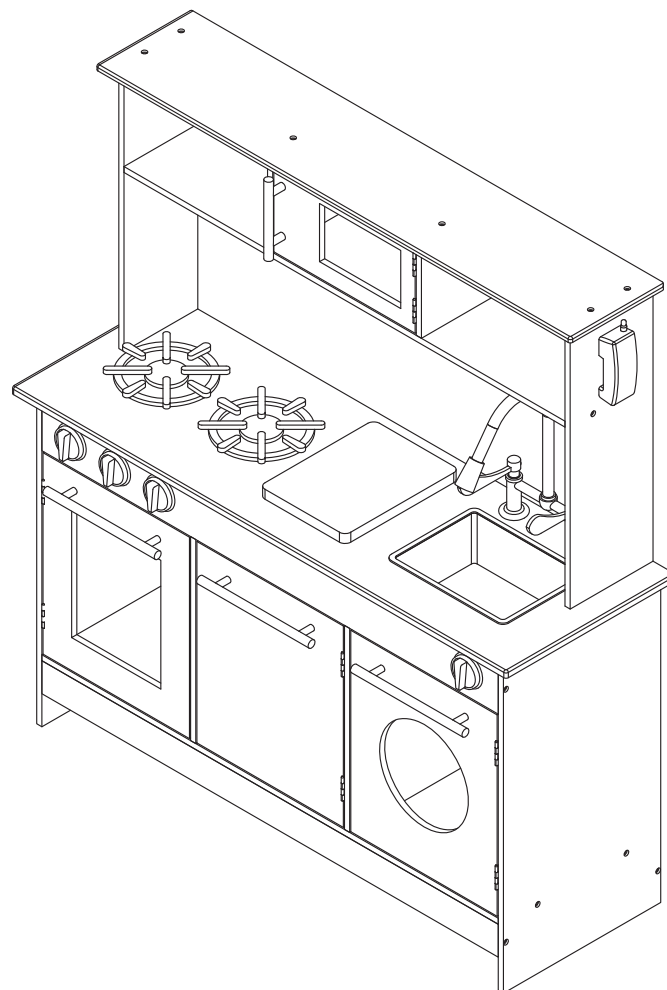

Customer Service

For questions regarding this product, or to receive replacement or missing parts, please contact customer service based on your location. Please have ready the model number and part number(s) located in this assembly instruction sheet when you contact us.

www.teamsonkids.com