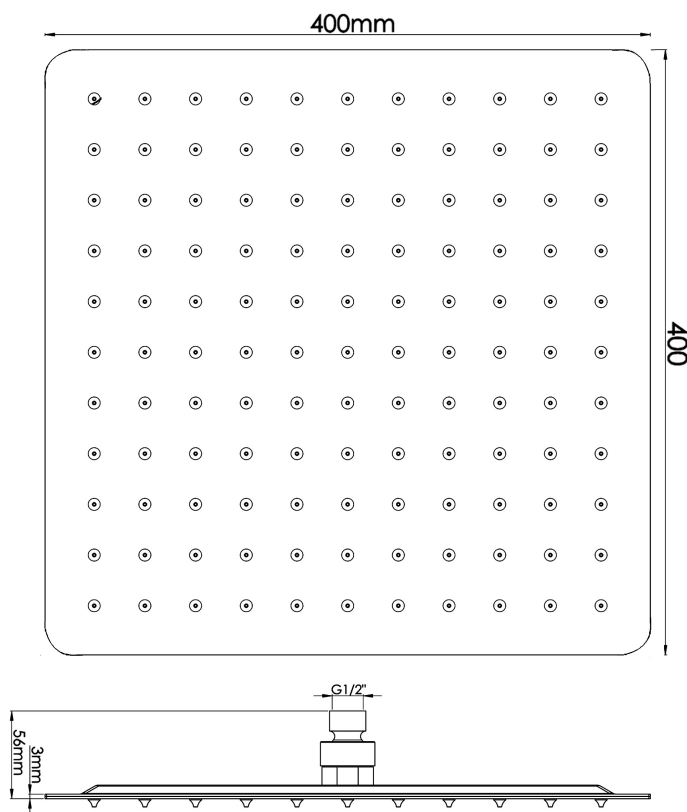

CUSTOMER DATA SHEET - SHOWERS

DESCRIPTION: Square Stainless Steel Shower Head 400mm

PRODUCT DIMENSIONS				
Length (mm)	Width (mm)	Height (mm)	Depth (mm)	Nett Wgt Kg
	400	56	400	3.02

PACKAGING DIMENSIONS			
Length (mm)	Width (mm)	Depth (mm)	Gross Wgt Kg
440	440	90	4.39

PACKAGING DATA			
Box Colour	White Cardboard Box		
Box Qty	1	Label Colour	White Label
Label Size	100 x 50	Label Qty	2

OUTER BOX DIMENSIONS (If Applicable)				
Length (mm)	Width (mm)	Height (mm)	Depth (mm)	Gross Wgt Kg
	420	340	440	18