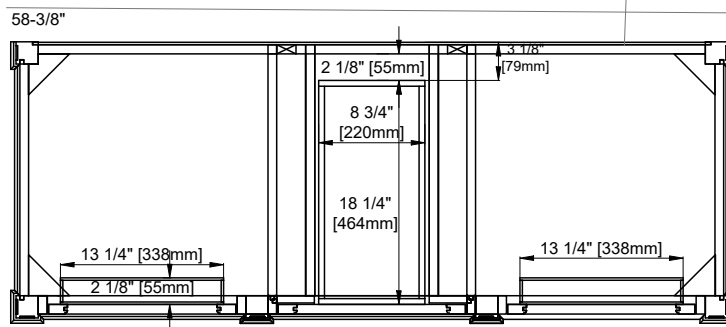

Fits Drain Hole Size: 1-3/4"

Overflow: Facing front

Adjustable levelers

Dimension

Width: 58-3/8"

Depth: 22-7/8"

Height: 32-5/8"

Rough-In Height: 21-1/2"

60" VANITY

VANITIES

Top View

Knob

Front View

All dimensions are nominal

60" VANITY

VANITIES

Side View

Back View

All dimensions are nominal