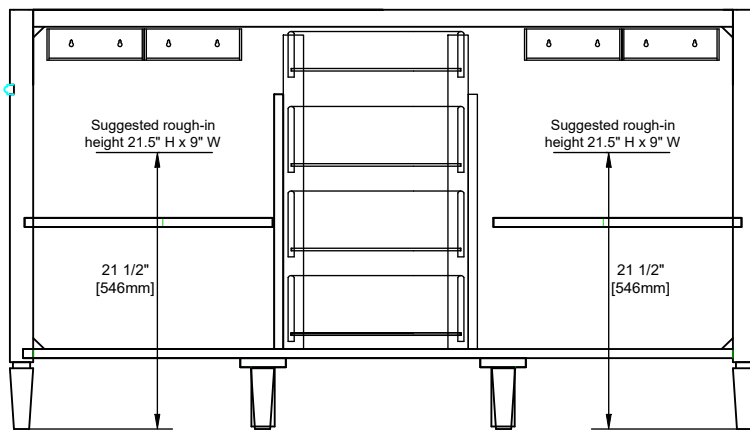

Number of Tip Outs: Two

Wooden Backsplash

Drawer Box Material and Construction: 12mm Plywood/English Dovetail Joinery

Hardware Material and Finish: Zinc Alloy in Satin Nickel Finish Full Extension,

Soft Close Glides

Fits Drain Hole Size: 1-3/4"

Overflow: Facing front

Adjustable levelers

Dimension

Width: 58-3/8"

Depth: 22-7/8"

Height: 32-5/8"

Rough-In Height: 21-1/2"

60" VANITY

VANITIES

Top View

Knob

Front View

All dimensions are nominal

60" VANITY

VANITIES

Side View

Back View

All dimensions are nominal