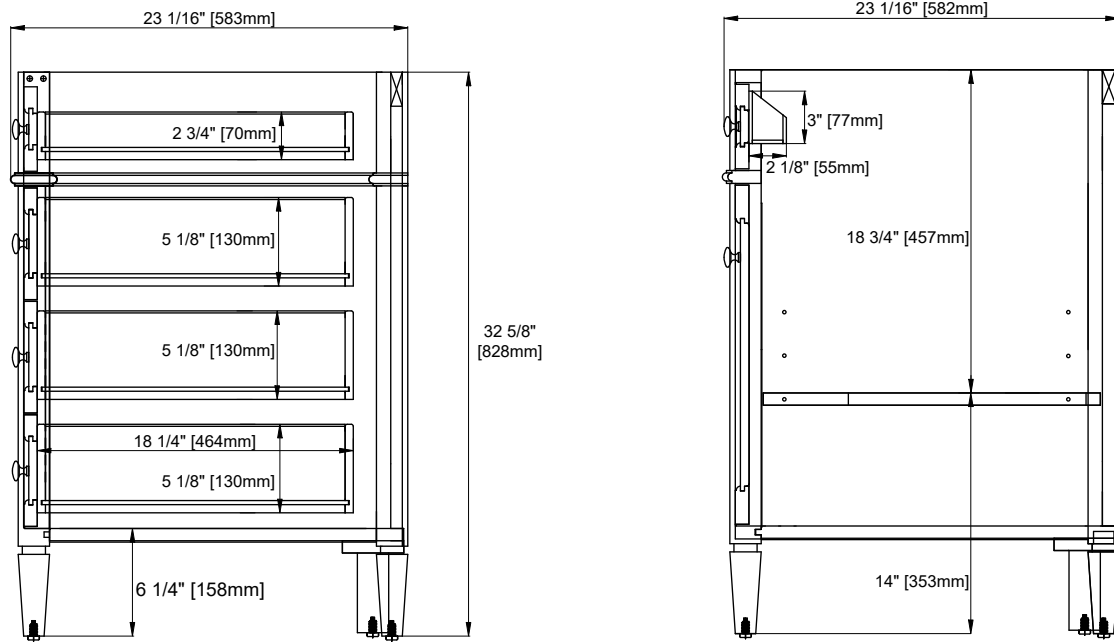

Number of Tip Outs: Two

Wooden Backsplash

Drawer Box Material and Construction: 12mm Plywood/English Dovetail Joinery

Hardware Material and Finish: Zinc Alloy in Satin Nickel Finish Full Extension,

Soft Close Glides

Fits Drain Hole Size: 1-3/4"

Overflow: Facing front

Adjustable levelers

Dimension

Width: 58-3/8"

Depth: 22-7/8"

Height: 32-5/8"

Rough-In Height: 21-1/2"

60" VANITY

VANITIES

Top View

Knob

Front View

All dimensions are nominal

60" VANITY

VANITIES

Side View

Back View

All dimensions are nominal