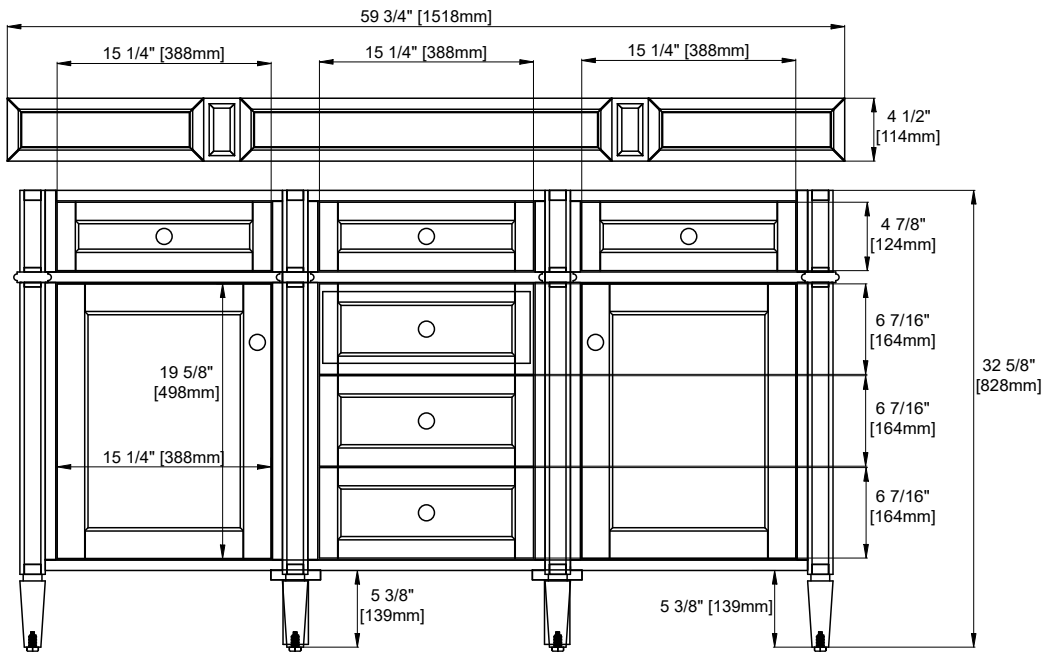

Number of Tip Outs: Two

Wooden Backsplash

Drawer Box Material and Construction: 12mm Plywood/English Dovetail Joinery

Hardware Material and Finish: Zinc Alloy in Satin Nickel Finish Full Extension,

Soft Close Glides

Fits Drain Hole Size: 1-3/4"

Overflow: Facing front

Adjustable levelers

Dimension

Width: 58-3/8"

Depth: 22-7/8"

Height: 32-5/8"

Rough-In Height: 21-1/2"

60" VANITY

VANITIES

Top View

Knob

Front View

All dimensions are nominal

60" VANITY

VANITIES

Side View

Back View

All dimensions are nominal