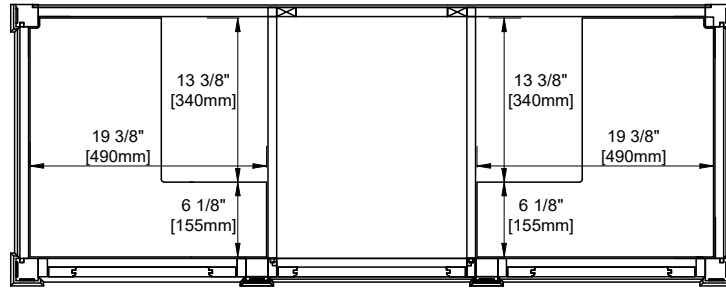

Fits Drain Hole Size: 1-3/4"

Overflow: Facing front

Adjustable levelers

Dimension

Width: 58-3/8"

Depth: 22-7/8"

Height: 32-5/8"

Rough-In Height: 21-1/2"

60" VANITY

VANITIES

Top View

Knob

Front View

All dimensions are nominal

60" VANITY

VANITIES

Side View

Back View

All dimensions are nominal