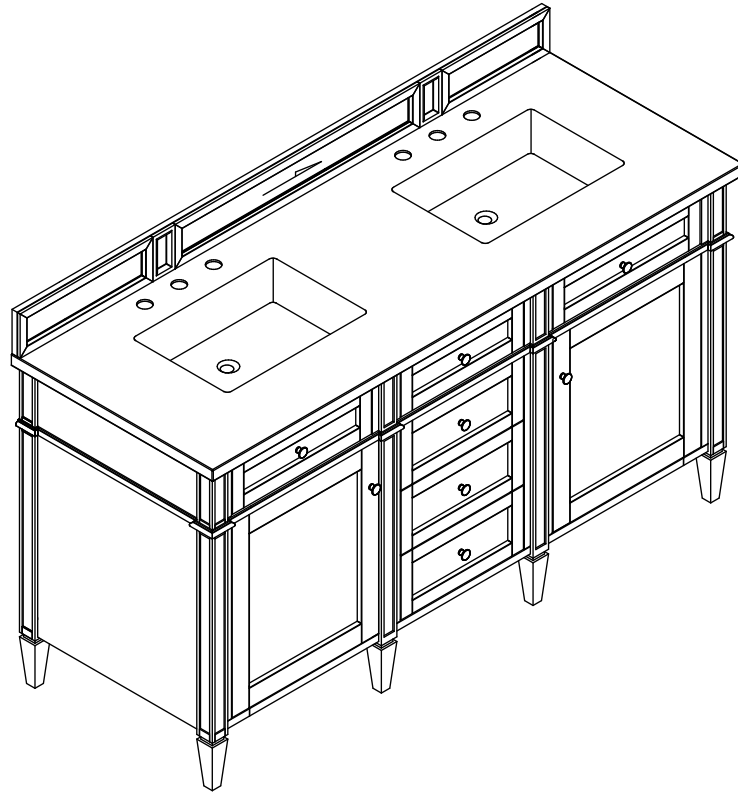

60" VANITY

VANITIES

Features and Materials

Solids: Yellow Poplar;

Panels: Plywood

Installation Type: Floor Standing

Number of Doors: Two

Number of Drawers: Four

Number of Tip Outs: Two

Wooden Backsplash

Drawer Box Material and Construction: 12mm Plywood/English Dovetail Joinery

Hardware Material and Finish: Zinc Alloy in Satin Nickel Finish Full Extension,

Soft Close Glides

Fits Drain Hole Size: 1-3/4"

Overflow: Facing front

Adjustable levelers

Dimension

Width: 58-3/8"

Depth: 22-7/8"

Height: 32-5/8"

Rough-In Height: 21-1/2"

60" VANITY

VANITIES

Top View

Knob

Front View

All dimensions are nominal

60" VANITY

VANITIES