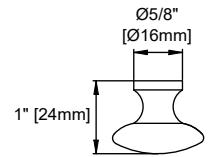

European Soft Close Hinges

Aluminum Laminate Drawer Liners

Assembly Required: Installation of optional 3cm top with sinks

Vanity Top Included: NO, Optional 3cm Tops Available with Sinks

Number of Basins: Two -Included with optional 3cm top

Fits Drain Hole Size: 1-3/4"

Overflow: Facing front

Adjustable levelers

Dimension

Width: 58-3/8"

Depth: 22-7/8"

Height: 32-5/8"

Rough-In Height: 21-1/2"

60" VANITY

VANITIES

Top View

Knob

Front View

All dimensions are nominal

60" VANITY

VANITIES

Side View

Back View

All dimensions are nominal