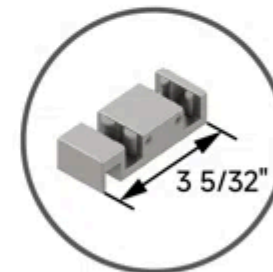

Width	48" / 54" / 60" / 66" / 72" / 76" / 78"
Height	60" / 66" / 72" / 76" / 79"

Cozy

**Glass Top to
Wall Mount Height**

**Minimum
Threshold Depth**

Width Adjustment

5" total range
(-4" / +1" from nominal)