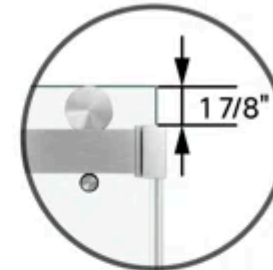

Width	48" / 54" / 60" / 66" / 72" / 76" / 78"
Height	60" / 66" / 72" / 76" / 79"

Cozy

**Glass Top to
Wall Mount Height**

**Minimum
Threshold Depth**

Width Adjustment

5" total range
(-4" / +1" from nominal)