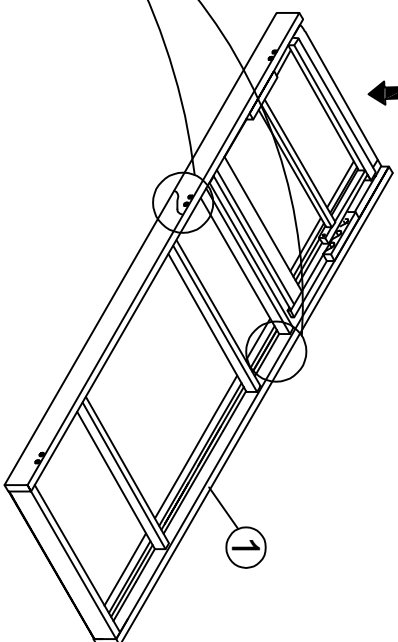

JONATHAN Y

MODEL#LNG1103

Product Dimension: 77"D x 23.6"W x 13"H

Part List and Hardware List

PIECE	DESCRIPTION	PICTURE	QUANTITY
1	Bed Frame		1x
2	Leg		6x
3	Tie Rod		3x
A	Screw 1	 M7x60 mm	6x
B	Screw 2	 M6x20 mm	12x
C	Allen Key	 M4	1x

If there are any questions relating to defects, missing parts, assembly issues or replacements, please send a detailed email to cs@jonathany.com.

(A)	M7x60 mm	6x
(C)	M4	1x

2

4

3

(B)	M6x20 mm	12x
-----	----------	-----