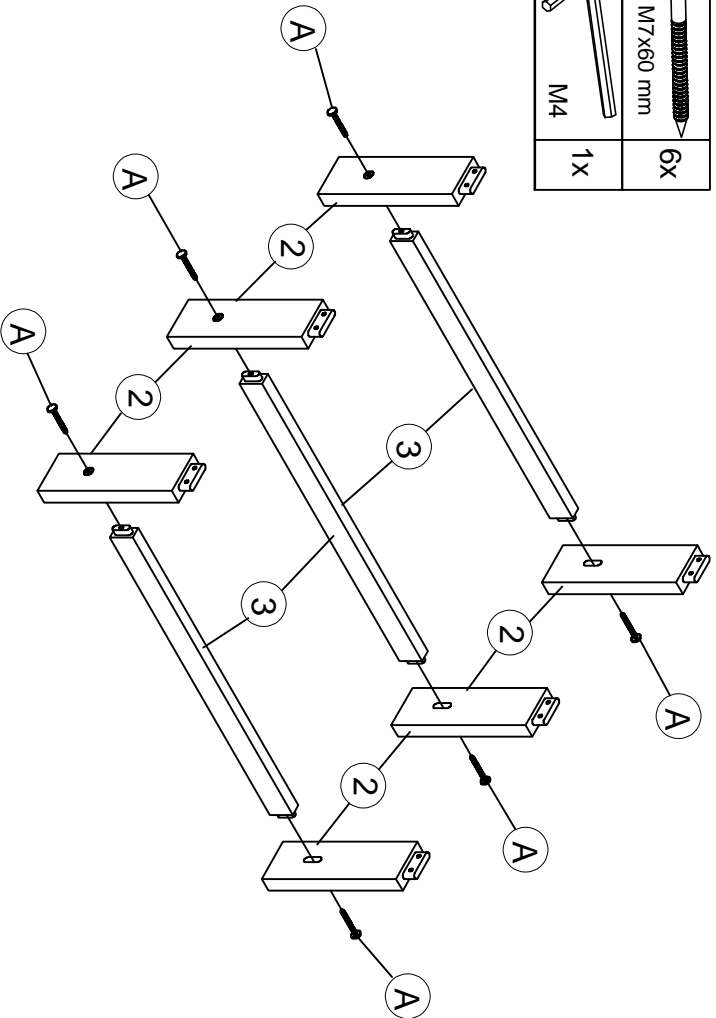

JONATHAN Y

MODEL#LNG1103

Product Dimension: 77"D x 23.6"W x 13"H

Part List and Hardware List

PIECE	DESCRIPTION	PICTURE	QUANTITY
1	Bed Frame		1x
2	Leg		6x
3	Tie Rod		3x
A	Screw 1	 M7x60 mm	6x
B	Screw 2	 M6x20 mm	12x
C	Allen Key	 M4	1x

If there are any questions relating to defects, missing parts, assembly issues or replacements, please send a detailed email to cs@jonathany.com.

(A)	M7x60 mm	6x
(C)	M4	1x

2

4

3

(B)	M6x20 mm	12x
-----	----------	-----