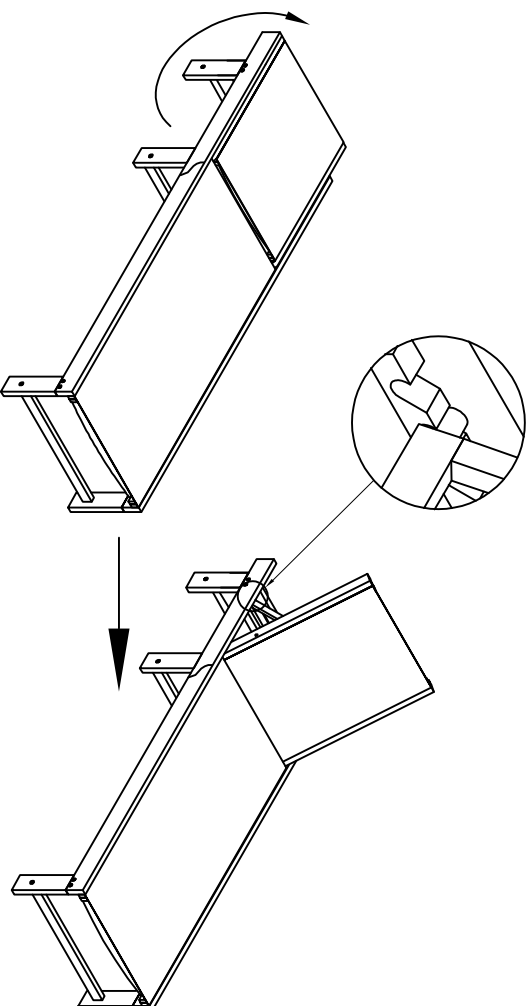

JONATHAN Y

MODEL#LNG1103

Product Dimension: 77"D x 23.6"W x 13"H

Part List and Hardware List

PIECE	DESCRIPTION	PICTURE	QUANTITY
1	Bed Frame		1x
2	Leg		6x
3	Tie Rod		3x
A	Screw 1	 M7x60 mm	6x
B	Screw 2	 M6x20 mm	12x
C	Allen Key	 M4	1x

If there are any questions relating to defects, missing parts, assembly issues or replacements, please send a detailed email to cs@jonathany.com.

(A)	M7x60 mm	6x
(C)	M4	1x

2

4

3

(B)	M6x20 mm	12x
-----	----------	-----