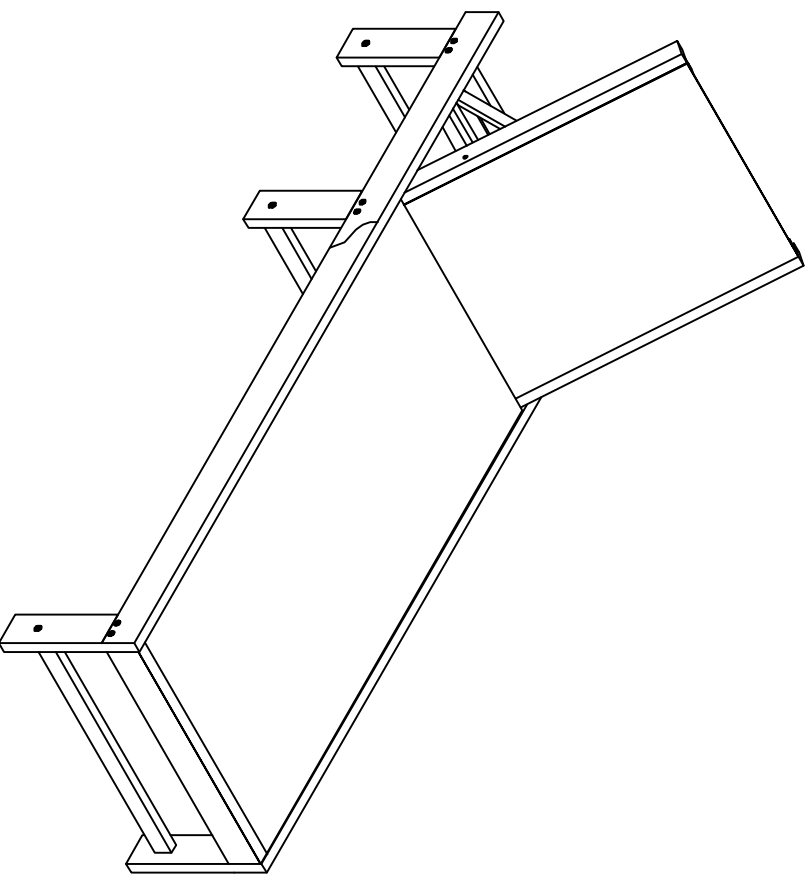

JONATHAN Y

MODEL#LNG1103

Product Dimension: 77"D x 23.6"W x 13"H

Part List and Hardware List

PIECE	DESCRIPTION	PICTURE	QUANTITY
1	Bed Frame		1x
2	Leg		6x
3	Tie Rod		3x
A	Screw 1	 M7x60 mm	6x
B	Screw 2	 M6x20 mm	12x
C	Allen Key	 M4	1x