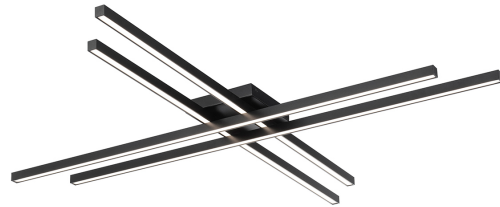

Color Temp & CRI	Watt	LED Lumens	Delivered Lumens	Finish
2700K/3000K/3500K 90	23W	1306	918	BK Black BN Brushed Nickel CH Chrome

DESCRIPTION

A ceiling mount or wall sconce of exaggerated proportions. Unparalleled.

REPLACEMENT PARTS

HDW-SY21-CE - Hardware Pack

FINISHES

Black Brushed Nickel Chrome

LINE DRAWING

FM-73132

Color Temp & CRI	Watt	LED Lumens	Delivered Lumens	Finish
2700K/3000K/3500K 90	35W	2006	1400	BK Black BN Brushed Nickel CH Chrome

DESCRIPTION

A ceiling mount or wall sconce of exaggerated proportions. Unparalleled.

FEATURES

- 3CCT (2700K/3000K/3500K) selectable switch
- Driver concealed within the canopy
- 5 year warranty

SPECIFICATIONS

REPLACEMENT PARTS

HDW-SY21-CE - Hardware Pack

FINISHES

Black Brushed Nickel Chrome

LINE DRAWING

FM-73142