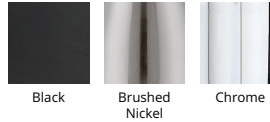

Color Temp & CRI	Watt	LED Lumens	Delivered Lumens	Finish
2700K/3000K/3500K 90	23W	1306	918	BK Black BN Brushed Nickel CH Chrome

DESCRIPTION

A ceiling mount or wall sconce of exaggerated proportions. Unparalleled.

FEATURES

- 3CCT (2700K/3000K/3500K) selectable switch
- Driver concealed within the canopy
- 5 year warranty

SPECIFICATIONS

Color Temp:	2700K/3000K/3500K
Input:	120 VAC, 50/60Hz
CRI:	90
Dimming:	ELV: 100-10%, TRIAC: 100-10%
Rated Life:	50000 Hours
Mounting:	Can be mounted on ceiling or wall in all orientations
Standards:	ETL, cETL, Title 24: 2019 Damp Location Listed
Construction:	Aluminum body, PC diffuser

REPLACEMENT PARTS

HDW-SY21-CE - Hardware Pack

FINISHES

Black Brushed Nickel Chrome

LINE DRAWING

FM-73132

Color Temp & CRI	Watt	LED Lumens	Delivered Lumens	Finish
2700K/3000K/3500K 90	35W	2006	1400	BK Black BN Brushed Nickel CH Chrome