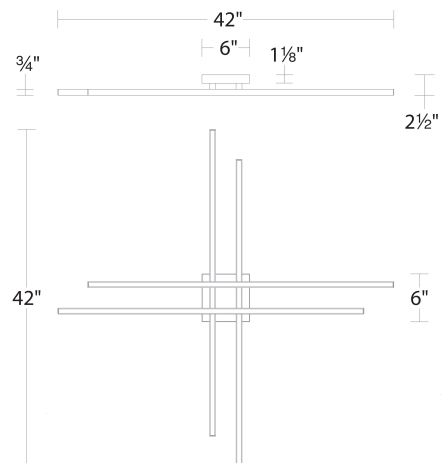

REPLACEMENT PARTS

HDW-SY21-CE - Hardware Pack

FINISHES

Black Brushed Nickel Chrome

LINE DRAWING

FM-73142