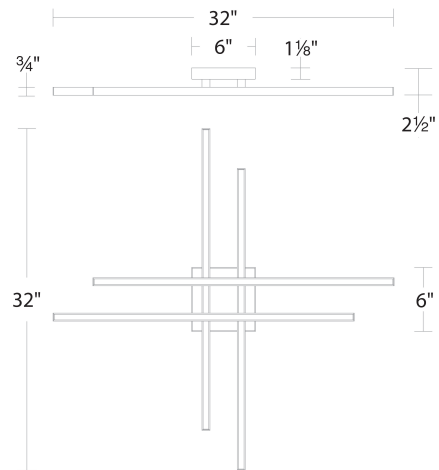

Color Temp & CRI	Watt	LED Lumens	Delivered Lumens	Finish
2700K/3000K/3500K 90	23W	1306	918	BK Black BN Brushed Nickel CH Chrome

DESCRIPTION

A ceiling mount or wall sconce of exaggerated proportions. Unparalleled.

REPLACEMENT PARTS

HDW-SY21-CE - Hardware Pack

FINISHES

Black Brushed Nickel Chrome

LINE DRAWING

FM-73132

Color Temp & CRI	Watt	LED Lumens	Delivered Lumens	Finish
2700K/3000K/3500K 90	35W	2006	1400	BK Black BN Brushed Nickel CH Chrome