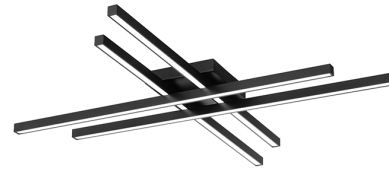

Color Temp & CRI	Watt	LED Lumens	Delivered Lumens	Finish
2700K/3000K/3500K 90	23W	1306	918	BK Black BN Brushed Nickel CH Chrome

DESCRIPTION

A ceiling mount or wall sconce of exaggerated proportions. Unparalleled.

FEATURES

- 3CCT (2700K/3000K/3500K) selectable switch
- Driver concealed within the canopy
- 5 year warranty

SPECIFICATIONS

Color Temp:	2700K/3000K/3500K
Input:	120 VAC, 50/60Hz
CRI:	90
Dimming:	ELV: 100-10%, TRIAC: 100-10%
Rated Life:	50000 Hours
Mounting:	Can be mounted on ceiling or wall in all orientations
Standards:	ETL, cETL, Title 24: 2019 Damp Location Listed
Construction:	Aluminum body, PC diffuser

REPLACEMENT PARTS

HDW-SY21-CE - Hardware Pack

FINISHES

Black Brushed Nickel Chrome

LINE DRAWING

FM-73132

Color Temp & CRI	Watt	LED Lumens	Delivered Lumens	Finish
2700K/3000K/3500K 90	35W	2006	1400	BK Black BN Brushed Nickel CH Chrome

DESCRIPTION

A ceiling mount or wall sconce of exaggerated proportions. Unparalleled.

FEATURES

- 3CCT (2700K/3000K/3500K) selectable switch
- Driver concealed within the canopy
- 5 year warranty

SPECIFICATIONS