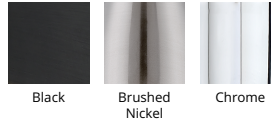

FINISHES

Black Brushed Nickel Chrome

LINE DRAWING