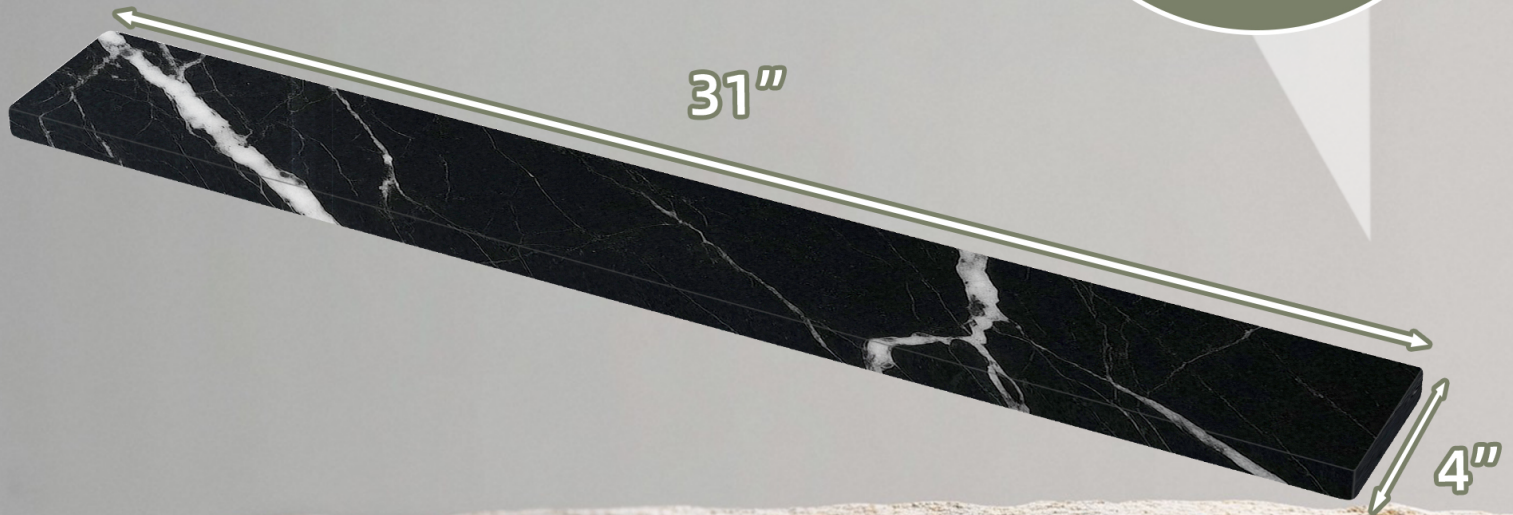

DIMENSION DETAILS

VANITY BACKSPLASH

PRODUCT
INSTRUCTION
VIDEO

Universal Size for Our Vanity Countertop

1 PCS

Material :	Marble
Finish :	Polished
Sizes W x L (in) :	31" X 4"
Thickness (in) :	11/16"