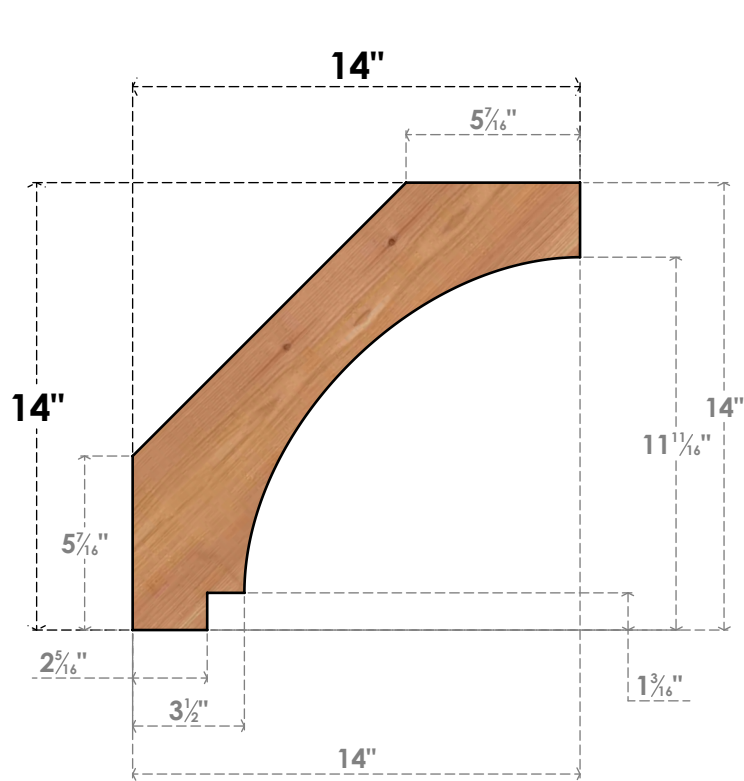

BRC04X14X14IMP00SWR

3 1/2"W X 14"D X 14"H IMPERIAL SMOOTH BRACE, WESTERN RED CEDAR

SIDE

FRONT

EKENA MILLWORK
 2300 WEST MAIN ST.
 CLARKSVILLE, TX 75426
 TOLL FREE: 866-607-0453
 WWW.EKENAMILLWORK.COM

NOTES